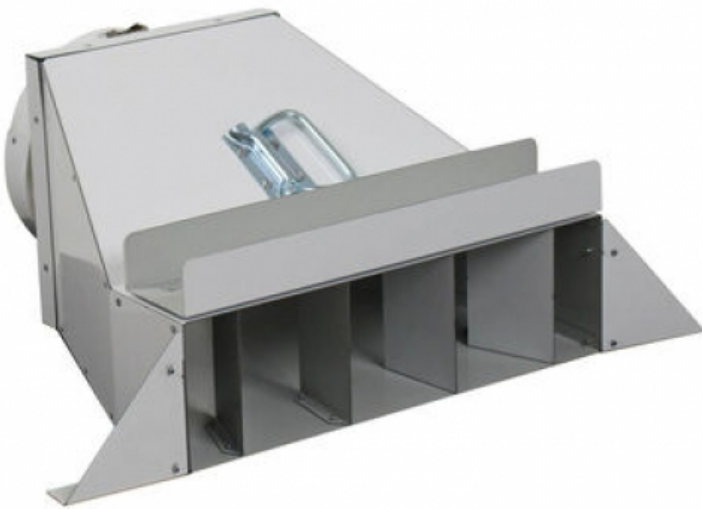

L.B. White 132541

End Diffuser for Premier 40

Item Number: LB-132541

The LB White 132541 end Diffuser for 8 in Duct kit is a diffuser for portable gas event heater. Helps evenly distribute heat and allows for heater placed outside of a tent. Attaches to the ducting and has blades that direct or diffuse the warmed air into a space for even heat distribution. For use with L.B. White Premier 40 tent/event heaters and 132544 ducts.