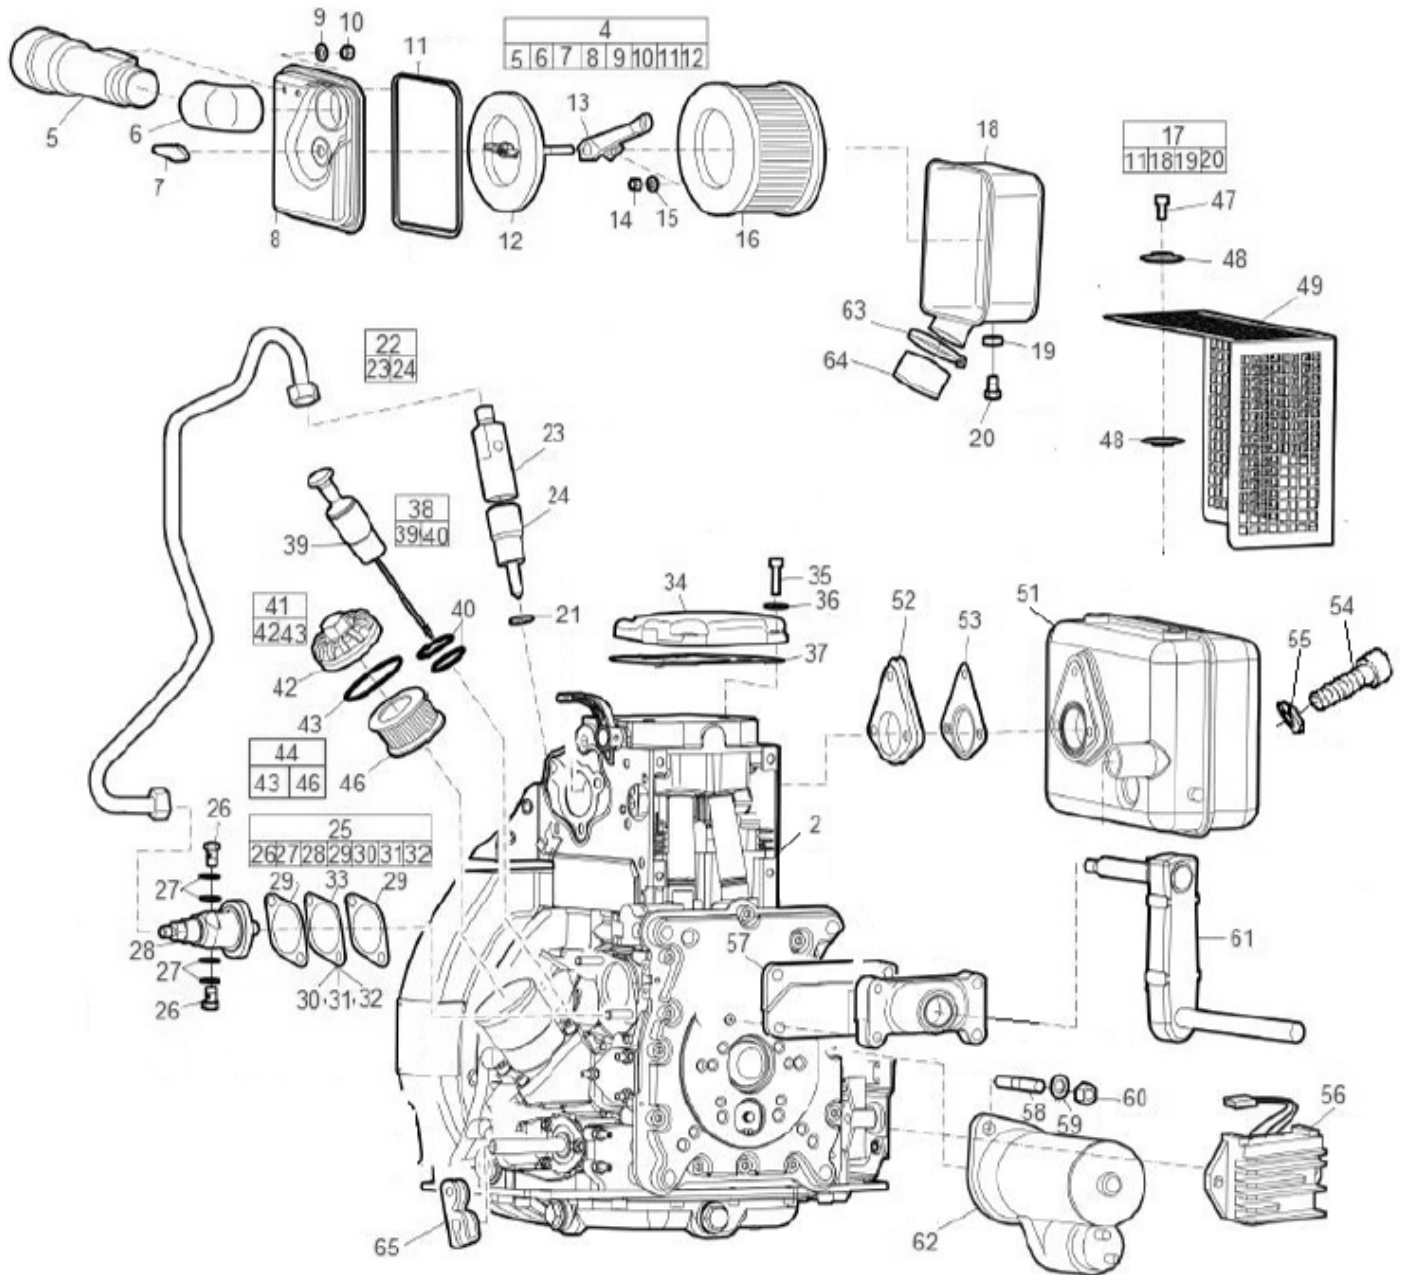

Spare parts list Engine

Refer to the Parts Online web page for most up-to-date information. The printed information might be outdated.

Item	Part No.	Name	Qty	L
2	3382015173	Engine, EPA	1	
4	3382100249	Air filter cover complete	1	
5	4700239883	Cyclone	1	
6	4700239882	Elbow	1	
7	4700937017	Nut	1	
8	-	Injector part	1	
9	3382015185	Washer	2	
10	3382015186	Nut	2	
12	3382100235	Holder	1	
13	3382015187	Bracket	1	
14	3382015170	Nut, M8	2	
15	3382015169	Washer, M8	2	
16	4700239423	Air Filter	1	
17	4700239516	Housing	1	
11	4700239526	Gasket	1	
18	-	Housing	1	
19	4700239533	Washer	1	
20	4700239534	Screw	1	
21	3382100247	Gasket	1	
22	3382100238	Nozzle	1	
23	-	Injector part	1	
24	3382100237	Injector Complete	1	
25	4700950148	Injector pump, complete	1	
26	3382100241	Banjo screw	2	
27	3382100242	Gasket	4	
28	-	Pump part	1	
29	4700939616	Shim, 0.10 mm, 0.004 in.	2	
30	4700939778	Shim, 0.6 mm, 0.024 in.	1	
31	4700939777	Shim, 0.9 mm, 0.035 in.	1	
32	4700939776	Shim, 1.2 mm, 0.047 in.	1	
33	4700939779	Shim, 0.3 mm, 0.012 in.	1	
34	4700939606	Valve cover	1	
35	3382015171	Screw, M6 x 25 mm	4	
36	3382015172	Washer	4	
37	4700239333	Valve cover gasket	1	

Refer to the Parts Online web page for most up-to-date information. The printed information might be outdated.