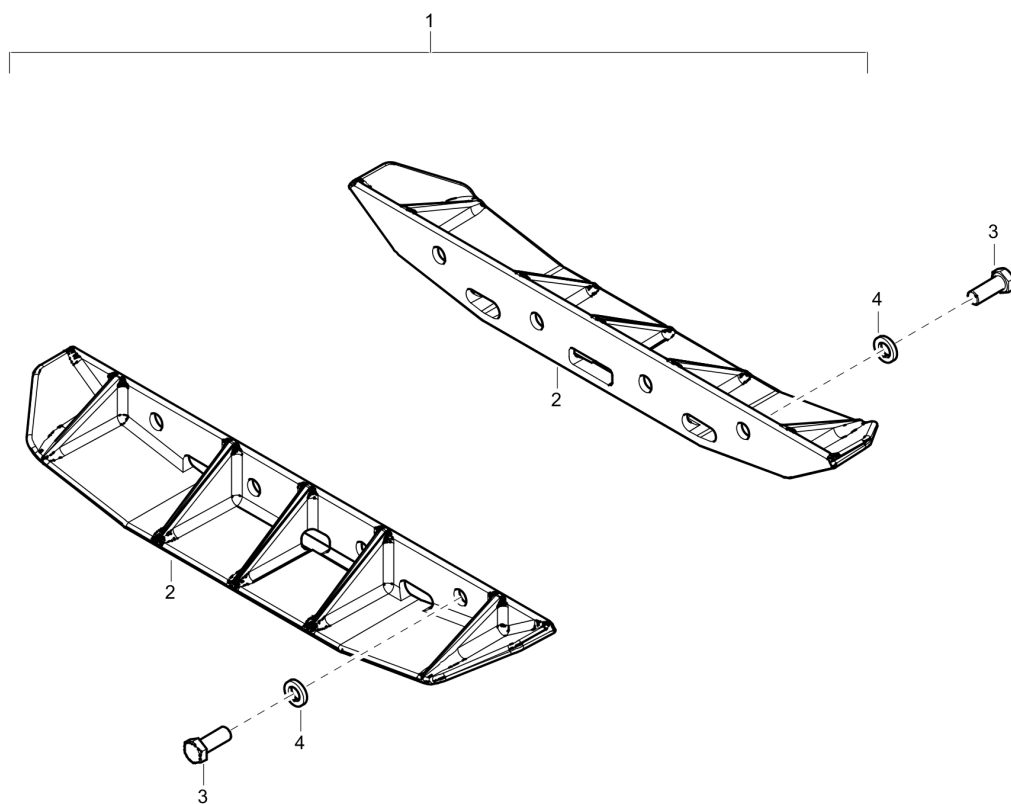

Kits Extension plate kit 2 x 150 mm (2 x 5.90 in.)

Item	Part No.	Name	Qty	L
1	3382014952	Extension plate kit 2 x 150 mm (2 x 5.90 in.)	1	
2	-	Extension plate, 150 mm, 5.90 in.	2	
3	-	Screw, M20 x 50 mm 8.8 A9K	8	
4	-	Washer, 21 x 45 mm, 0.83 x 0.87 x 1.77 in. 300 HV	8