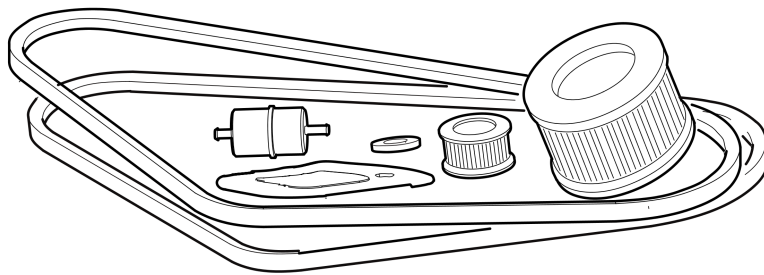

Kits One year service kit

Item	Part No.	Name	Qty	L
1	3382100659	One year Service kit	1	
2	3382100611	500 Hours Service Kit / 12 Months Service Kit	1	
3	4700239326	Oil filter	1	
4	4700937873	Fuel filter	1	
5	4700239423	Air Filter	1	
6	4700381566	Air filter	1	
7	4700386312	V-belt	2	
8	3382100573	Every 250 hours / six months	1	
9	4700239326	Oil filter	1	
10	4700937873	Fuel filter	1	
11	4700239423	Air Filter	1	
12	9234001203	Cobra & compactor Impact-OIL 1L	2