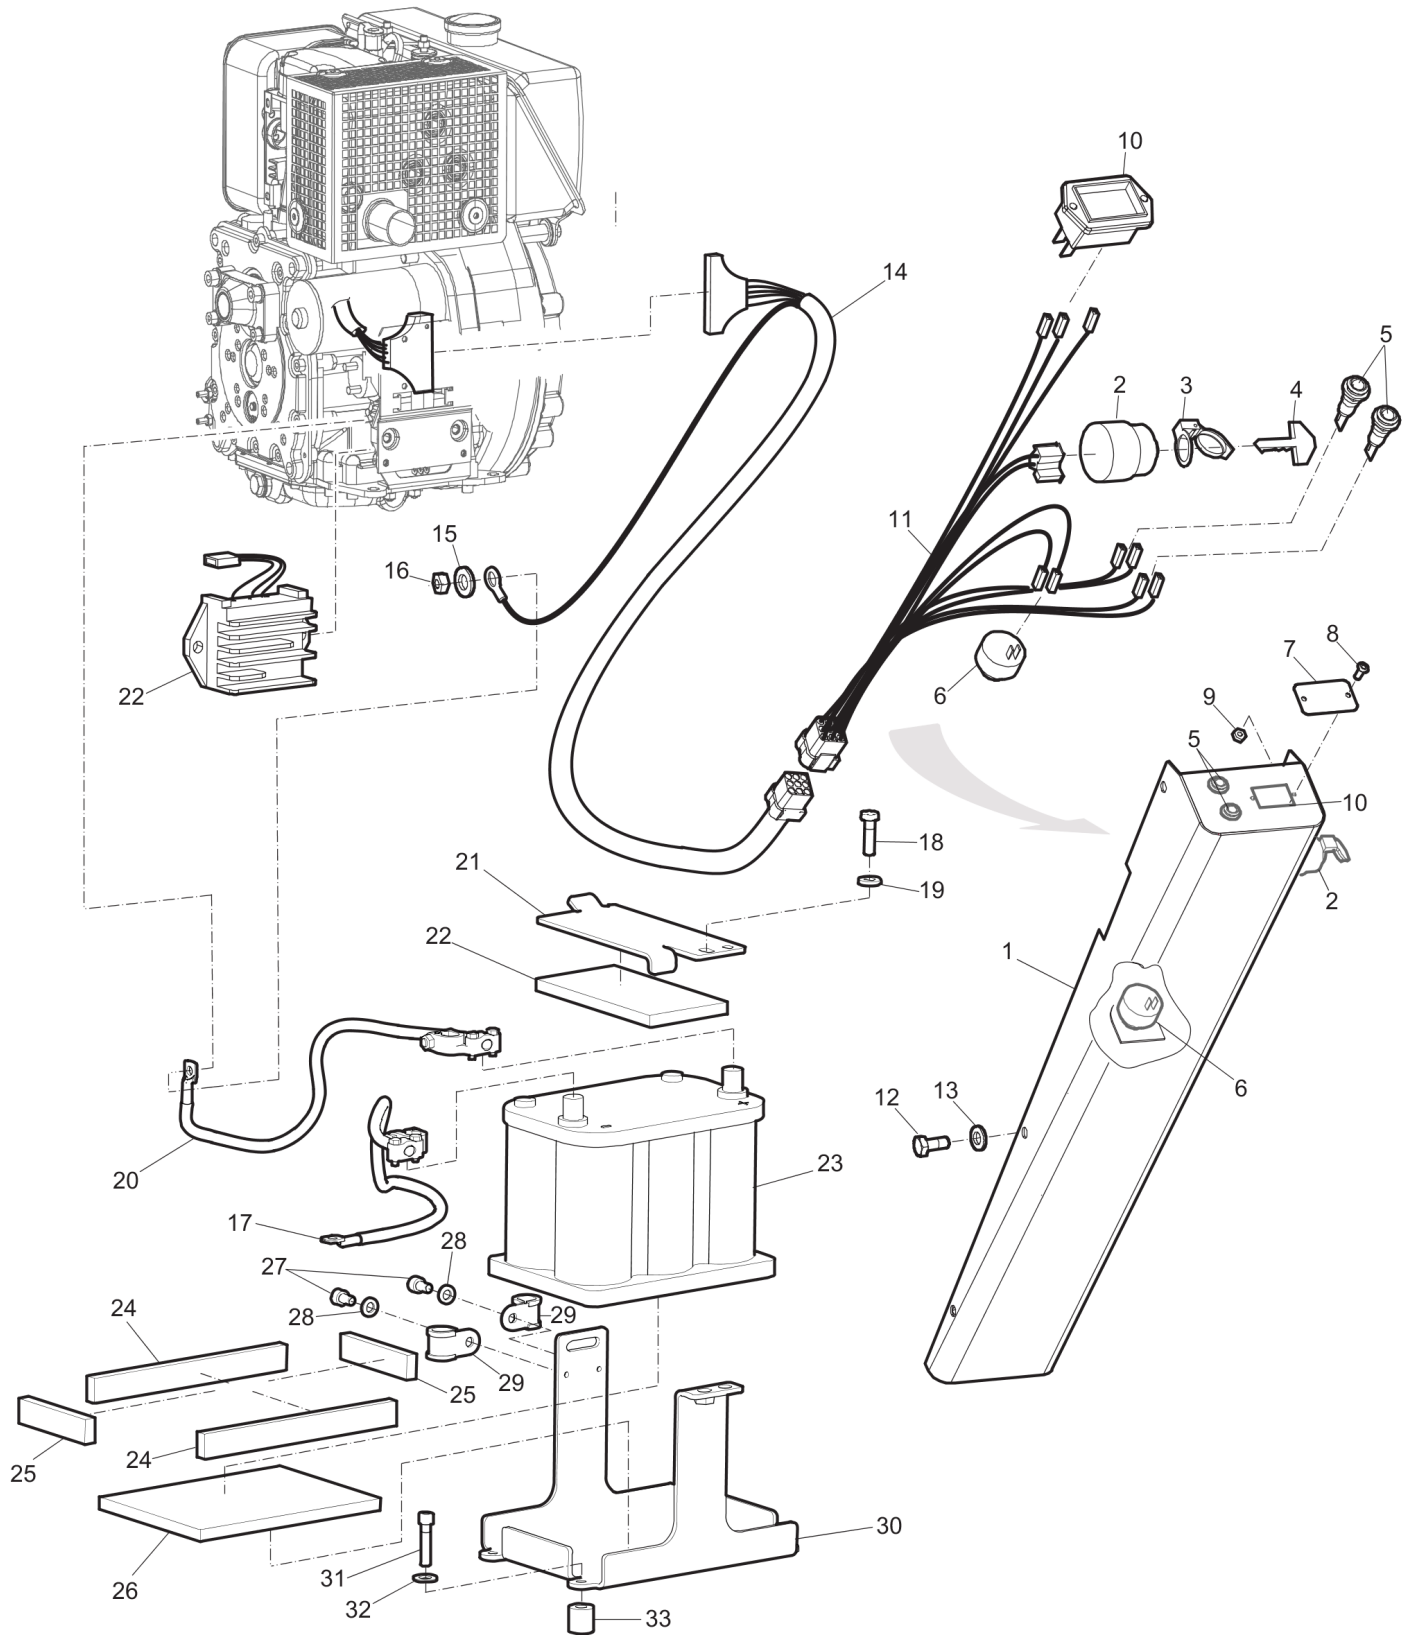

Spare parts list Electric equipment

Refer to the Parts Online web page for most up-to-date information. The printed information might be outdated.

Item	Part No.	Name	Qty	L
1	4700378223	Cover	1	
2	4700238158	Ignition switch	1	
3	4700904428	Cover, ignition	1	
4	4700238236	Ignition key	1	
5	4700791058	Diode lamp	2	
6	4700385599	Buzzer	1	
7	3382014888	Cover	1	
8	4700903658	Screw M5x10	2	
9	4700928927	Lock nut	2	
10	-	Hour meter	1	A
11	4700378225	Cable harness	1	
12	4700500019	Hexagon screw	7	
13	4700904229	Washer, 8.4x 6x1.5 mm 300HV	7	
14	4700282727	Cable harness	1	
15	-	Nut	1	
16	-	Seal washer	1	
17	3382014678	Battery cable (+)	1	
18	0147136403	Screw hexagon	1	
19	0300013022	Plain washer	1	
20	4700281202	Battery cable (-)	1	
21	3382012765	Holder	1	
22	4700379062	Insulation	1	
23	4700394643	Battery	1	
24	3382014332	Insulation	2	
25	3382014333	Insulation	2	
26	3382012839	Insulation	1	
27	0211124303	Screw M6x10 ISO 4762	2	
28	0301232100	Plain washer(A) 6.4 x 12 x 1.6	2	
29	0346100203	Clamp	2	
30	3382012763	Battery holder	1	
31	0147132203	Hex. head screw M8 x 16	4	
32	0301233500	Plain washer(A) 8.4 x 16 x 1.6	4	
33	3382014603	Spacer sleeve	4	

Refer to the Parts Online web page for most up-to-date information. The printed information might be outdated.