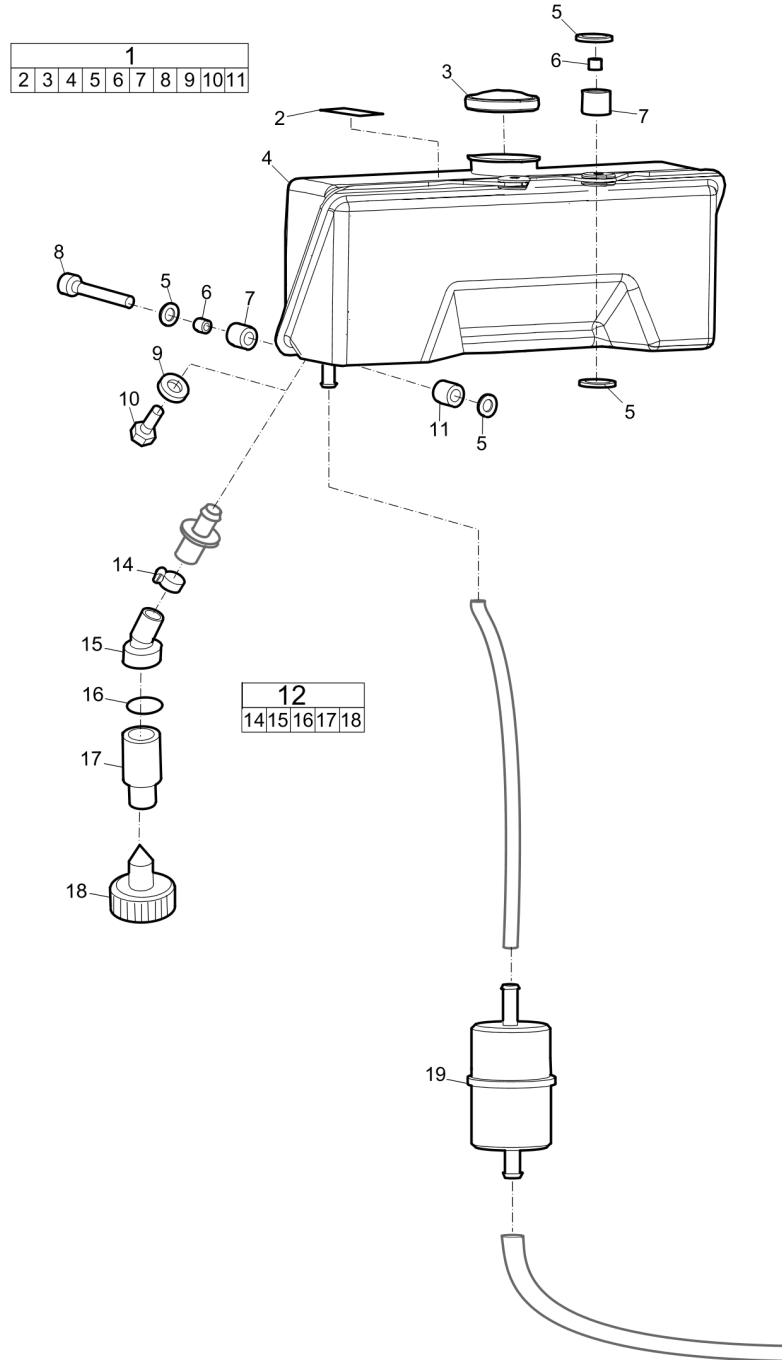

Spare parts list Fuel tank Hatz 1D81

Refer to the Parts Online web page for most up-to-date information. The printed information might be outdated.

Item	Part No.	Name	Qty	L
1	3382100250	Fuel tank, complete	1	
2	--	Label	1	
3	4700239554	Fuel cap	1	
4	--	Fuel tank	1	
5	4700937422	Washer	12	
6	4700937423	Spacer	6	
7	4700937424	Spacer	6	
8	--	Screw, M8 x 40 mm	4	
9	4700238362	Washer	1	
10	4700937435	Plug	1	
11	4700937436	Sleeve	4	
12	4700938339	Water separator, cpl	1	
14	3382015209	Clamp	1	
15	3382015193	Adapter	1	
16	3382015194	Hose clip	1	
17	3382015195	Water separator	1	
18	3382015196	Drain screw	1	
19	4700937430	Fuel filter	1