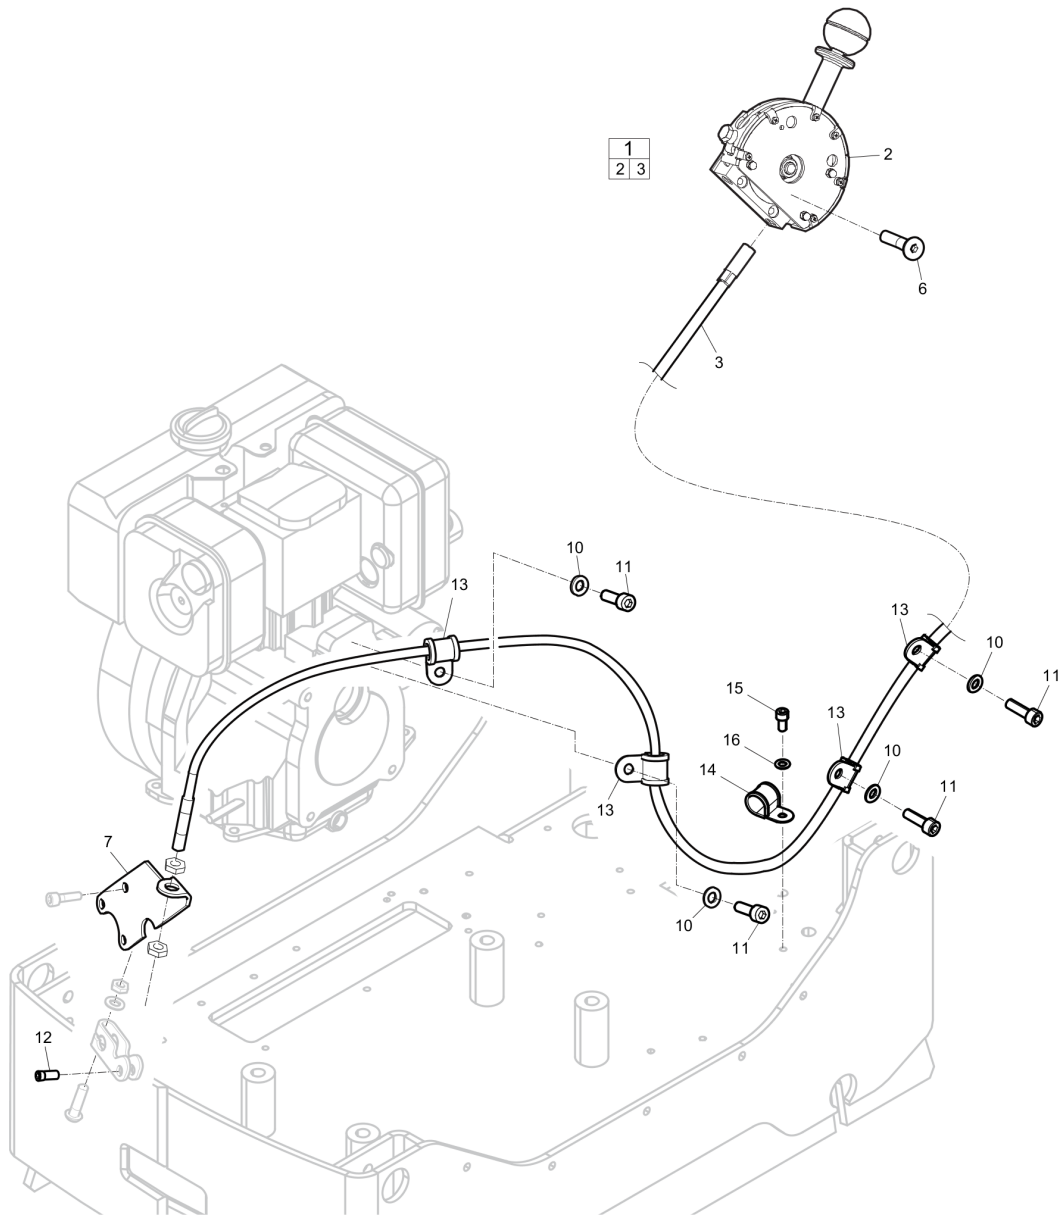

Spare parts list Throttle control, EPA version

Refer to the Parts Online web page for most up-to-date information. The printed information might be outdated.

Item	Part No.	Name	Qty	L
1	3382012121	Throttle control	1	A
2	-	Throttle handle	1	
3	3382100297	Cable	1	
6	4700904747	Screw	4	
7	4700281228	Bracket	1	
10	0301232100	Plain washer(A) 6.4 x 12 x 1.6	4	
11	0211124703	Hex. head screw	4	
12	4700281236	Nipple	1	
13	4700921065	Clamp	4	
14	4700960727	Clamp	1	
15	0211132203	Head screw	1	
16	0301233500	Plain washer(A) 8.4 x 16 x 1.6	1