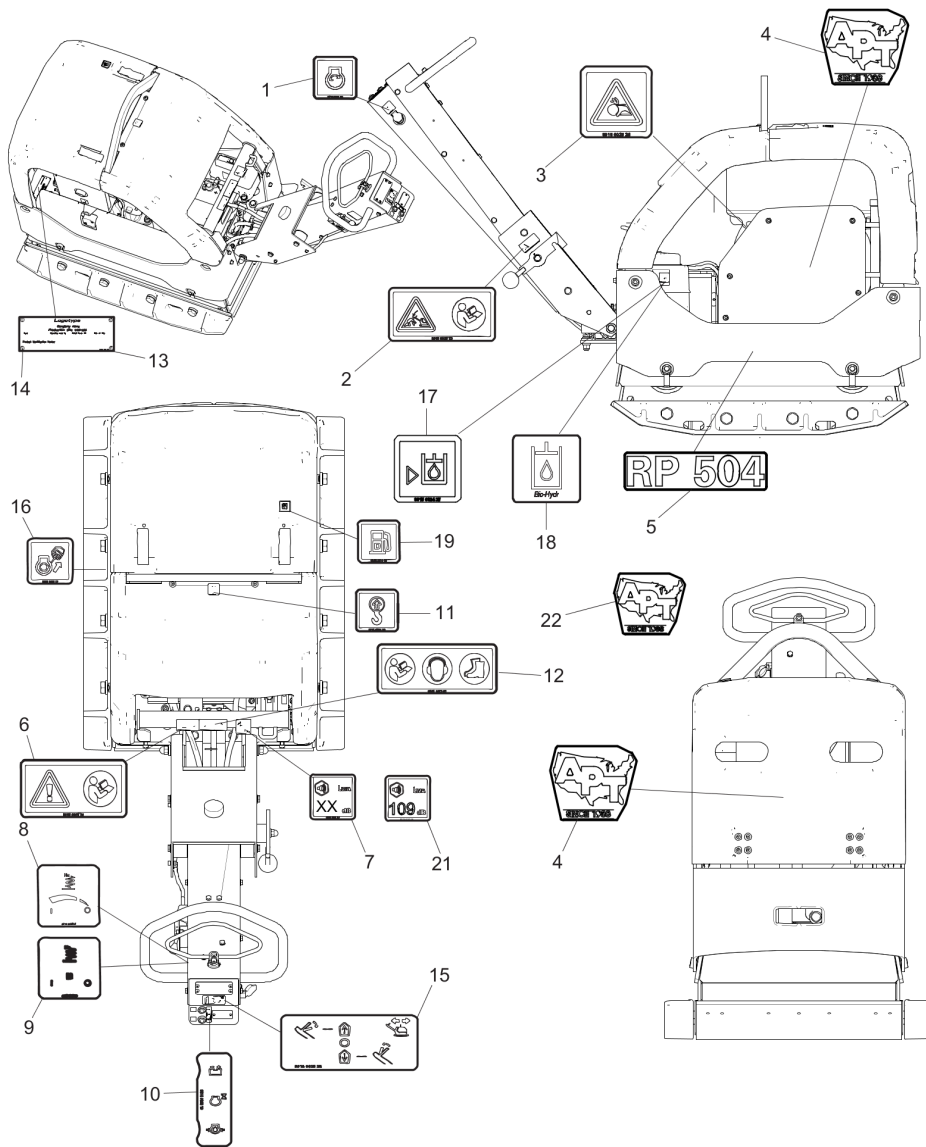

Item	Part No.	Name	Qty	L
1	3382012121	Throttle control	1	A
2	-	Throttle handle	1	
3	3382100297	Cable	1	
6	4700904747	Screw	4	
7	4700281228	Bracket	1	
10	0301232100	Plain washer(A) 6.4 x 12 x 1.6	4	
11	0211124703	Hex. head screw	4	
12	4700281236	Nipple	1	
13	4700921065	Clamp	4	
14	4700960727	Clamp	1	
15	0211132203	Head screw	1	
16	0301233500	Plain washer(A) 8.4 x 16 x 1.6	1	

Spare parts list Labels

Refer to the Parts Online web page for most up-to-date information. The printed information might be outdated.

Item	Part No.	Name	Qty	L
1	8915002520	Label, electric engine start	1	
2	8915002523	Safety label, lock handle	1	
3	8915002526	Safety label, rotating V-belts	1	
4	3382012659	APT logo	2	
5	8915300266	Product label "RP 504"	2	
6	8915002529	Safety label, read instruction manual	1	
7	-	Label, noise level	1	
8	8915002521	Label, throttle control non EPA	1	
9	8915002530	Label, throttle control EPA	1	
10	8915002519	Label, charging, hour meter and engine oil pressure	1	
11	8915002528	label, lifting point	1	
12	8915002387	Safety label, read instructions, ear protection and safety boots	1	
13	-	Data plate (Not available separately)	1	
14	-	Screw M6 x 20 mm 8.8 A2K	4	
15	8915002525	Label, operator panel	1	
16	8915002527	Label, manual start	1	
17	8915002427	Label, hydraulic oil level	1	
18	4700904601	Decal biodegradable hydraulic oil	1	
19	8915002626	Label,fuel	1	
21	8915002524	Label sound level	1	
22	3382012638	Product label "APT LOGO"	1	