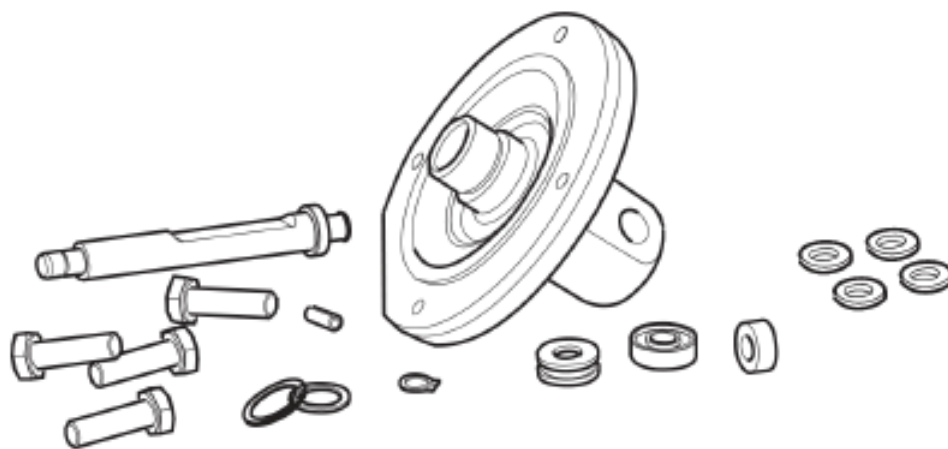

Kits Forward and reverse piston repair kit

Item	Part No.	Name	Qty	L
-	3382100583	Forward and reverse piston repair kit	1	
1	3382014188	Sealing	1	
2	0335111400	Circlip	1	
3	3382014140	Ball bearing	2	
4	4700151043	Retaning ring for hole 28	1	
5	0108132400	Spring pin, Ø6 x 20 mm DIN 1481	1	
6	0211124700	Screw M6x20, 12.9	4	
7	0333520018	Lock washer	4