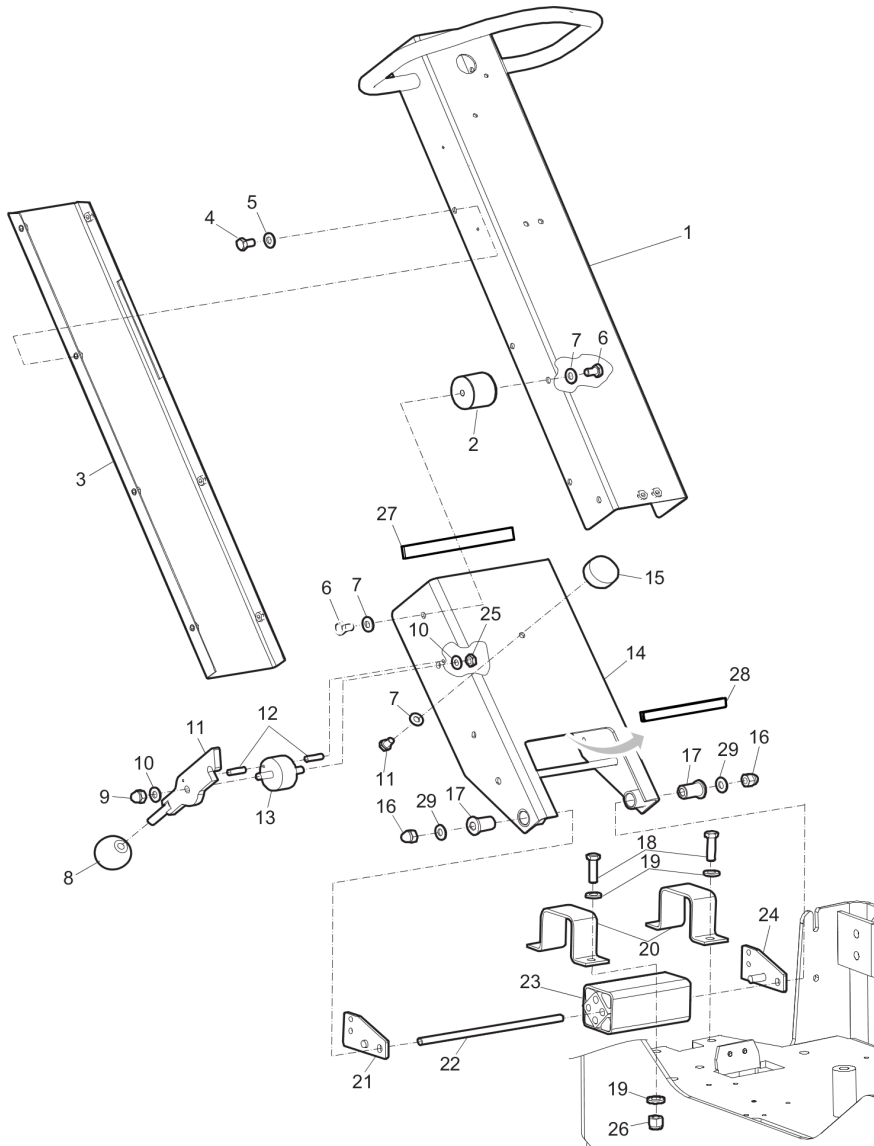

Spare parts list Handle

Refer to the Parts Online web page for most up-to-date information. The printed information might be outdated.

Item	Part No.	Name	Qty	L
1	3382012558	Handle	1	
2	3382010490	Shock absorber	4	
3	4700378222	Cover	1	
4	4700500019	Hexagon screw	8	
5	4700904229	Washer, 8.4x 6x1.5 mm 300HV	8	
6	4700500043	Screw M10x16	9	
7	0300027438	Washer	9	
8	4700281382	Ball knob M12, D= 50mm	1	
9	4700581012	Nut	1	
10	0300027438	Washer	2	
11	4700282724	Hook	1	
12	0108123600	Spirol pin	2	
13	4700281431	Shock absorber	1	
14	3382012557	Handle bracket	1	
15	4700281804	Rubber stop	1	
16	4700581013	Nut, M12	2	
17	3382010495	Bushing	2	
18	0147140303	Hex. head screw M12 x 40	4	
19	4700904703	Plain washer 13x24x4 mm	8	
20	3382010496	Clamp	2	
21	3382010493	Retainer, right	1	
22	3382010491	Stud	1	
23	3382010492	Shock absorber	1	
24	3382010494	Retainer, left	1	
25	4700570006	Hex. nut	1	
26	0291112822	Locknut	4	
27	4700926911	Rubber strip	1	
28	4700902379	Edge trim	1	
29	3315019508	Lockwasher	12