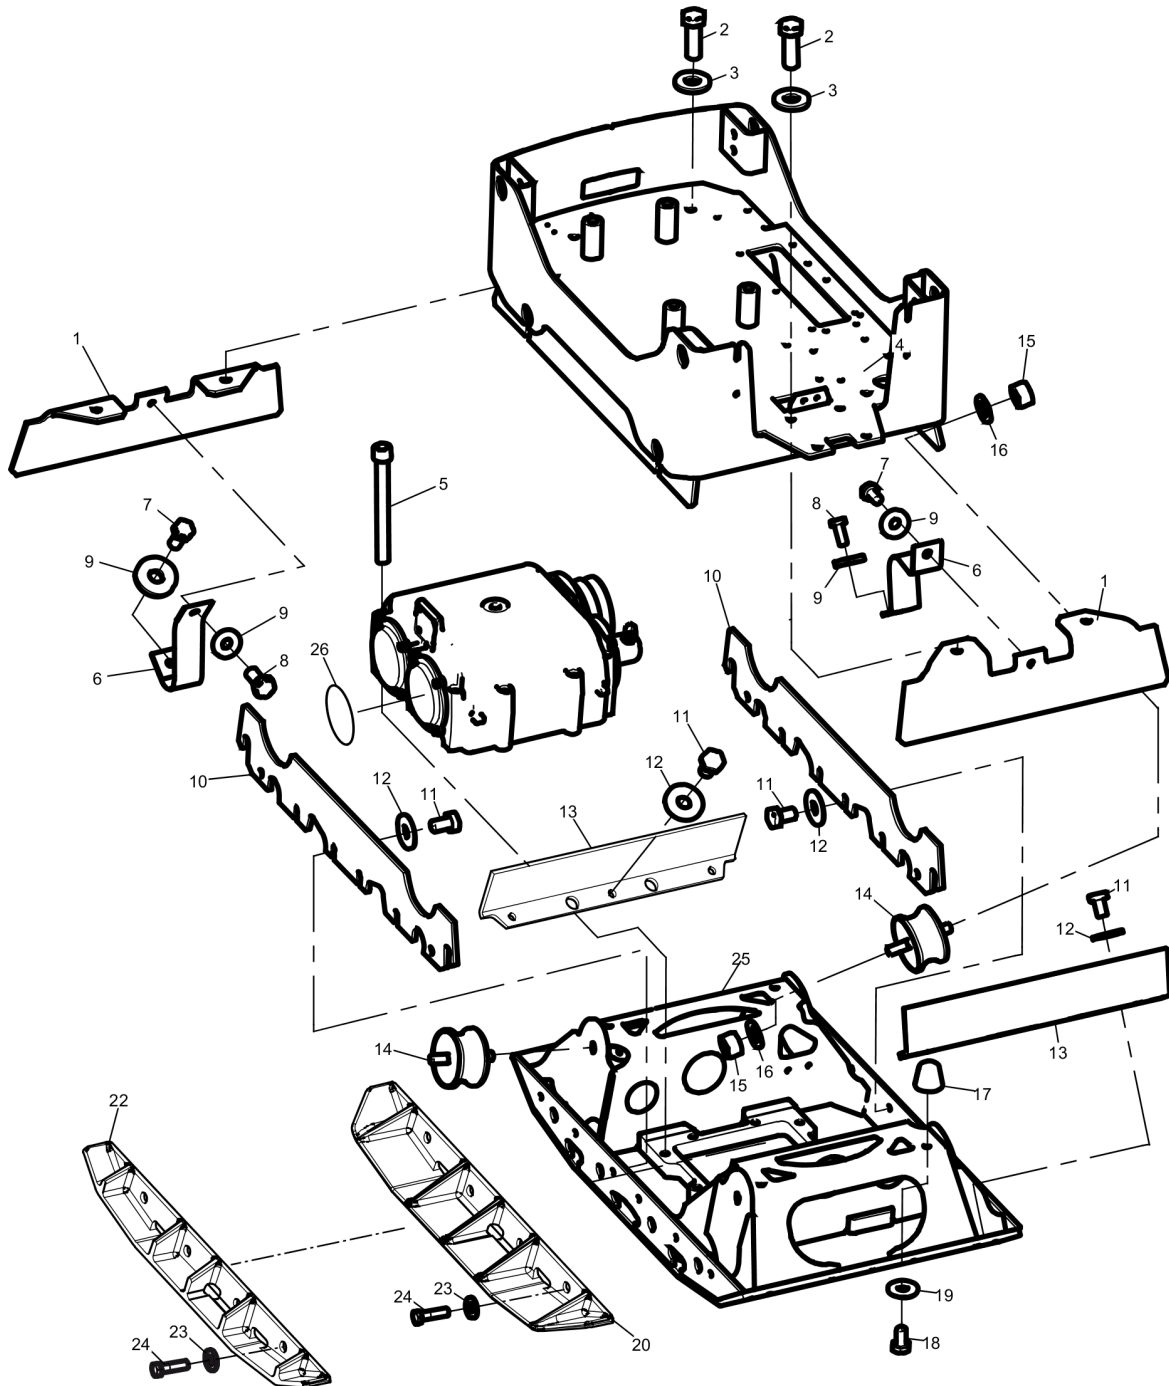

Spare parts list Frame and hoods

Refer to the Parts Online web page for most up-to-date information. The printed information might be outdated.

Item	Part No.	Name	Qty	L
1	0211117303	Screw	8	
2	3382015367	Latch	2	
3	-	Hatch	1	
4	-	Lock	1	
5	4700397477	Front hood	1	
6	4700904650	Button head socket screw, M6x12	14	
7	4700904655	Washer, 6 x 18 x 2 mm, 0.24 x 0.71 x 0.08 in. 300 HV	14	
8	4700381882	Hinge	2	
9	4700904649	Screw	8	
10	3382014887	Safety frame	1	
11	3382015298	Lock plate	2	
12	0301231500	Washer	4	
13	0291110600	Locknut M4	4	
14	3382014898	Rear hood	1	
15	3382014889	Crossbeam	1	
16	0261109210	Nut	4	
17	0301235800	Plain washer(A) 13 x 24 x 2.5	8	
18	0211196541	Unbrako screw	4	
19	3382014886	Engine plate	1	
20	0147300074	Screw, M8 x 25 mm 8.8 A2K	4	

Spare parts list Ground plate installation

Refer to the Parts Online web page for most up-to-date information. The printed information might be outdated.

Item	Part No.	Name	Qty	L
1	3382014895	Cover	2	
2	0147140203	Hex. head screw M12 x 35	4	
3	4700904213	Steel Plain Washer	4	
4	3382012668	Engine plate	1	
5	0211196344	Hexagon socket head cap screw	10	
6	3382010021	Strap	2	
7	-	Screw M6 x 20 mm 8.8 A2K	2	
8	0147139803	Hex. head screw	2	
9	0303115900	Washer, 13x36x6 mm, 0.51x1.42x0.24 ". 300HV	4	
10	3382012993	Cover	2	
11	0147135903	Hex. head screw M10 x 16	18	
12	0300027417	Flat washer	18	
13	3382012854	Cover	2	
14	3382014568	Shock absorber	4	
15	0266211400	Hexagon nut M16	8	
16	0301237800	Flat washer	8	
17	3382014282	Rubber stop	4	
18	4700900486	Screw	4	
19	4700928441	Washer, 21 x 45 mm	4	
20	3382014937	Extension plate, 150 mm	2	
22	3382014938	Extension plate, 75 mm	2	
23	4700903290	Steel plain washer 21x36x6	8	
24	0147155103	Screw DIN933	8	
25	3382012989	Frame	1	
26	0663210617	O-ring	2	