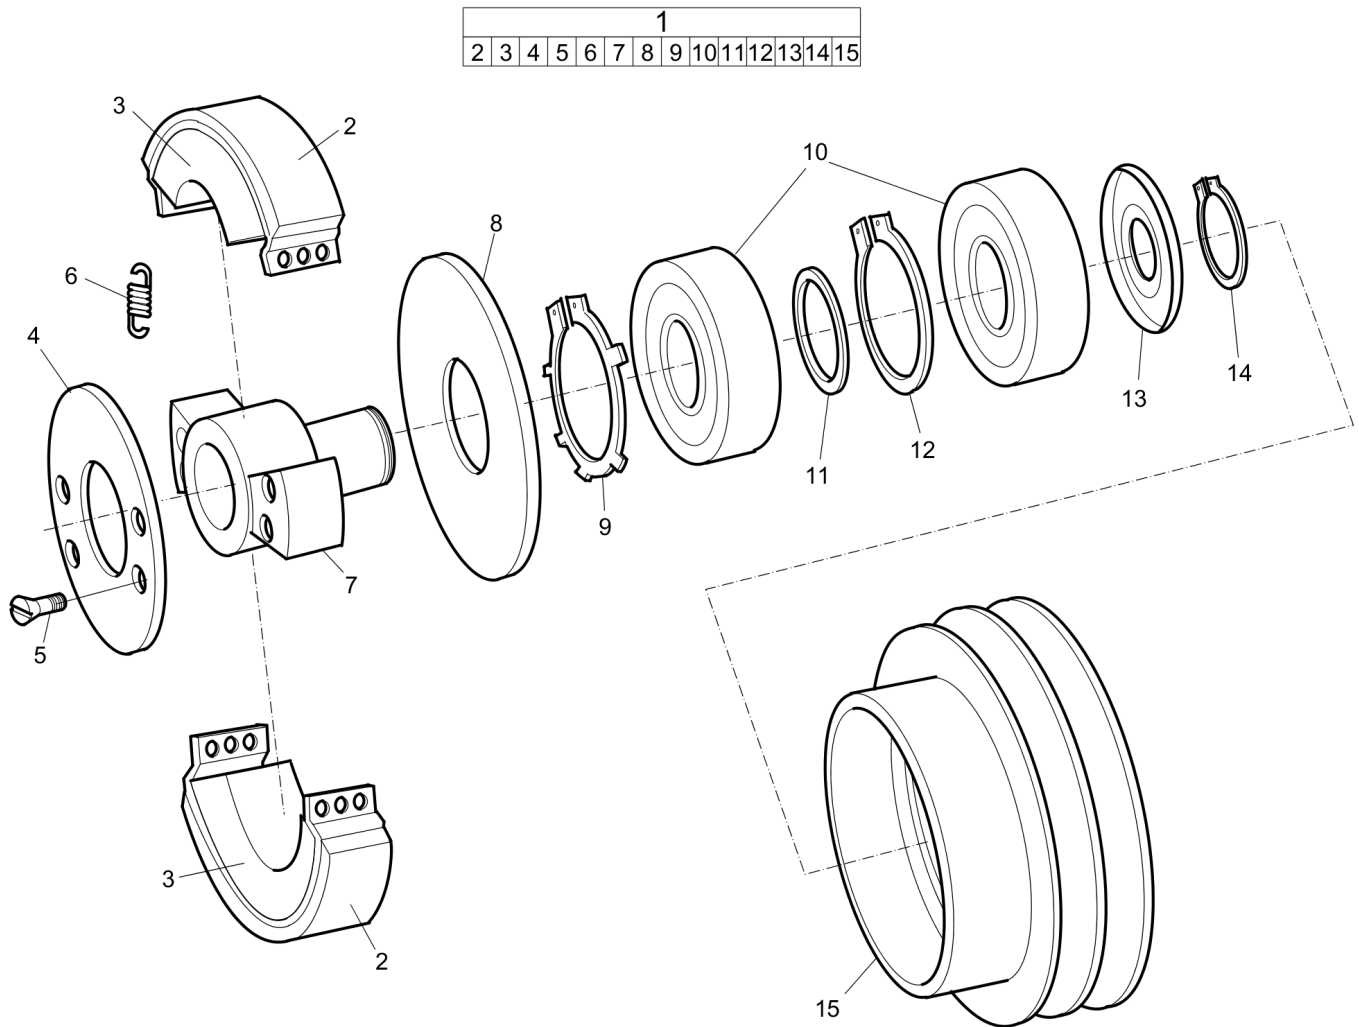

Refer to the Parts Online web page for most up-to-date information. The printed information might be outdated.

Item	Part No.	Name	Qty	L
39	4700500048	Screw, M10x20 mm 8.8 A3K	1	
40	4700280432	Washer	2	
41	4700282718	V-belt pulley	1	
42	0211124700	Screw M6x20, 12.9	4	
44	3382015336	Beltcover, sealed	1	
45	0686644207	Hex. sock plug	1	
46	0196124100	Set screw	2	
47	0663210617	O-ring	2	

Spare parts list Centrifugal clutch

Refer to the Parts Online web page for most up-to-date information. The printed information might be outdated.

Item	Part No.	Name	Qty	L
1	4812070288	Centrifugal clutch, complete	1	
2	4700939359	Clutch lining	2	
3	4700939358	Weight	2	
4	4700939360	Cover	1	
5	4700939361	Screw	4	
6	4700421246	Spring	4	
7	4700939357	Hub	1	
8	4700939362	Cover	1	
9	4700939363	Lock washer	1	
10	3382100008	Ball bearing	2	
11	4700939356	Washer	1	
12	4700938725	Retaining ring	1	
13	4700938727	Nilos ring	1	
14	4700938726	Snap ring	1	
15	4700939355	V-belt pulley	1	

Refer to the Parts Online web page for most up-to-date information. The printed information might be outdated.

Item	Part No.	Name	Qty	L
36	4700500079	Screw M6-1x50 8,8	8	
37	4700280534	Rubber block	3	
38	3382012865	Hose holder	1	
39	0211125103	Hex sock. screw	2	
40	3382012845	Hydraulic hose	1	
41	4812070025	Control lever	1	
42	0211132503	Hex. sock. screw	1	
43	3382014298	Hydraulic valve, complete	1	
44	3382100271	Rubber cover	1	
45	3382100270	Lever	1	
46	3382100269	Pin	1	
47	3382100272	Screw	2	
48	3382100273	Washer	2	
49	3382100268	Housing	1	
50	-	Valve body	1	
51	3382100288	Measuring nipple	1	
52	0333050012	Spherical spring washer	2	
53	0291112816	Lock nut, M8	2	
54	0570704136	Connector	3	
55	3382010182	Bracket	2	
56	0261109981	Nut	2	
57	0346100024	Clamp	1	
58	4700313003	Hose clamp	1	
59	3382014346	Elbow	1	
61	3382014347	Hose coupling	1	
62	4700160328	O-ring	1	
63	0147133003	Screw	1	