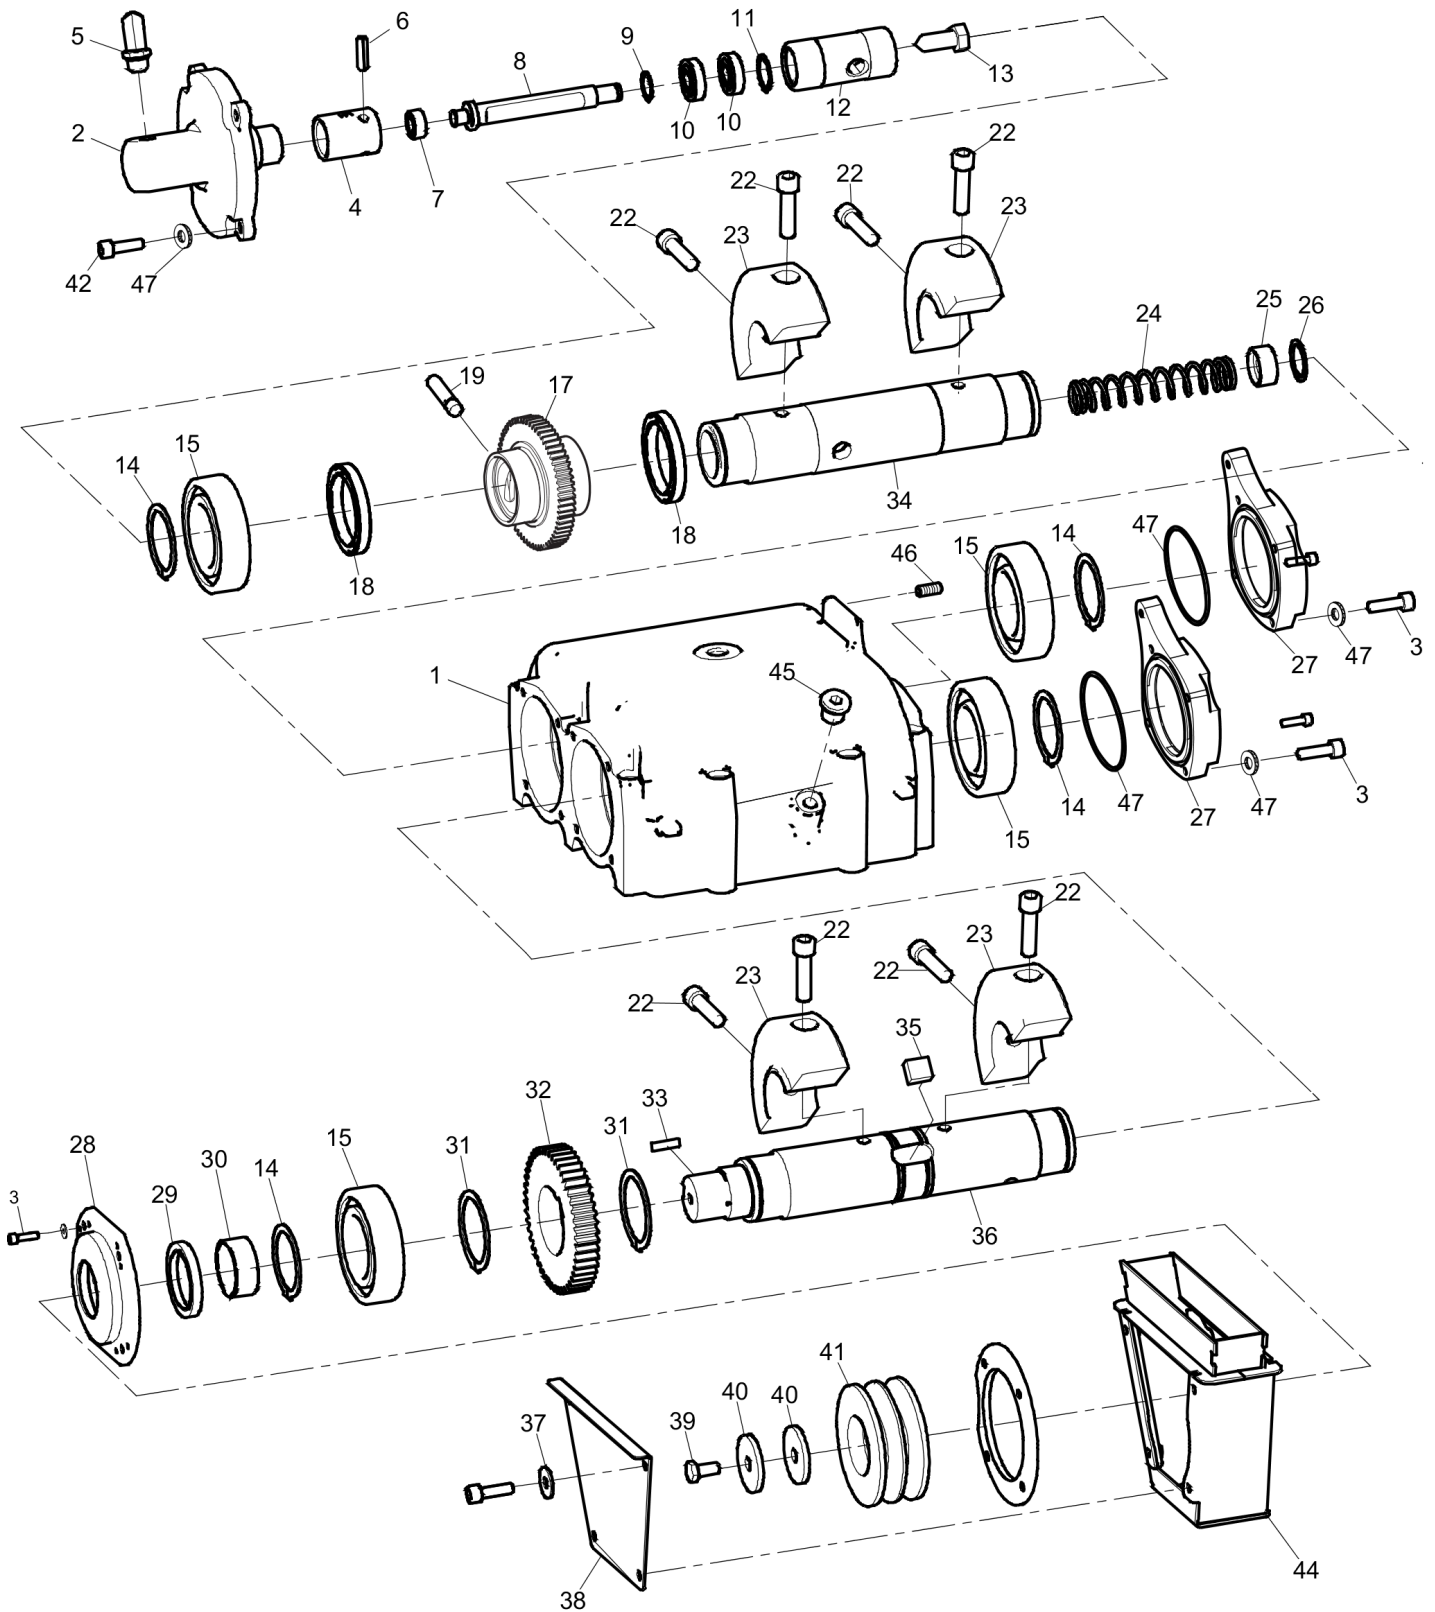

Spare parts list Eccentric element

Refer to the Parts Online web page for most up-to-date information. The printed information might be outdated.

Item	Part No.	Name	Qty	L
1	3382012606	Eccentric housing	1	
2	3382012040	Hydraulic cylinder	1	
3	0211125000	Hex socket screw	12	
4	4812070043	Piston	1	
5	0570704157	Elbow 90 orfs	1	
6	0108132400	Spring pin, Ø6 x 20 mm DIN 1481	1	
7	3382014188	Sealing	1	
8	3382013002	Piston rod	1	
9	0335111400	Circlip	1	
10	3382014140	Ball bearing	2	
11	4700151043	Retaning ring for hole 28	1	
12	3382013003	Piston	1	
13	4700381443	Screw	1	
14	0335114700	Circlip	4	
15	3382014138	Bearing	4	
17	3382015158	Reverser	1	
18	4700928796	Ball bearing	2	
19	3382014460	Pin	1	
22	0211140403	Hex. socket head capscrew	8	
23	3382012625	Eccentric weight	4	
24	3382014139	Spring	1	
25	4700280448	Stop	1	
26	0335213500	Retaining ring	1	
27	3382014463	Cover	2	
28	3382015239	Cover	1	
29	3382014176	Radial lip-type seal	1	
30	4700928795	Sleeve	1	
31	0335115100	Retaining ring for shaft	2	
32	3382012027	Gear	1	
33	4700350029	Feather key	1	
34	3382012626	Eccentric shaft	1	
35	3382014774	Key	1	
36	3382012043	Eccentric shaft	1	
37	0300027464	Flat washer	4	
38	3382015331	Belt cover, hatch	1	

Refer to the Parts Online web page for most up-to-date information. The printed information might be outdated.