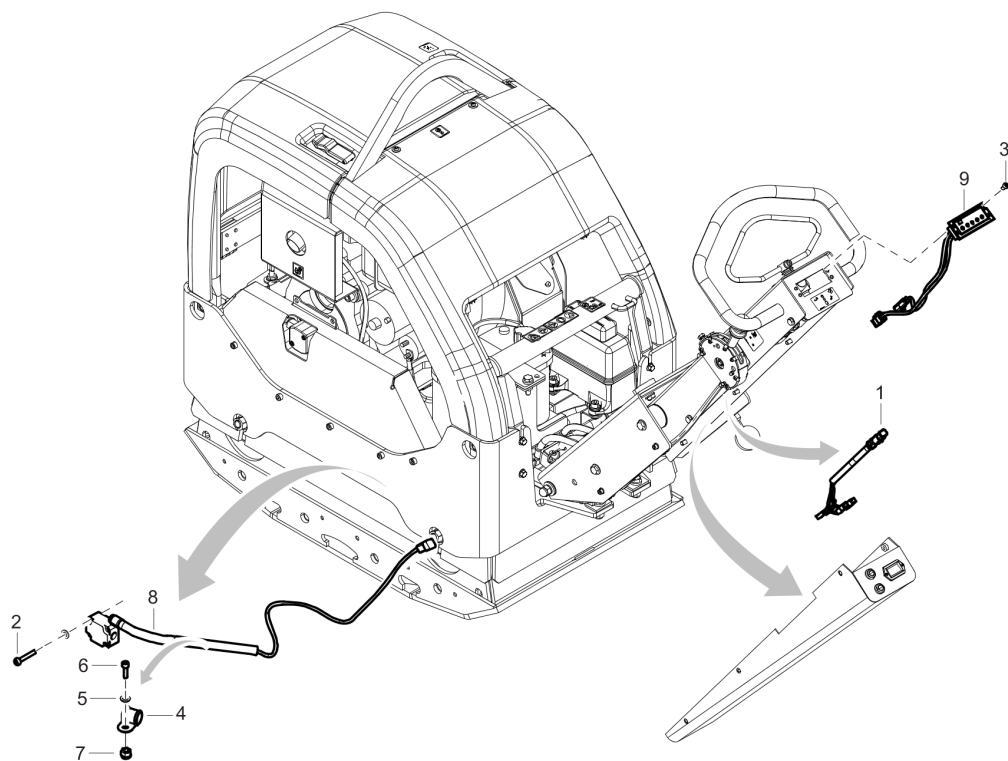

Kits Compaction Indicator Kit

Refer to the Parts Online web page for most up-to-date information. The printed information might be outdated.

Item	Part No.	Name	Qty	L
-	3382100627	Compaction Indicator Kit	-	
1	3382012189	Wiring harness	1	
2	0211125003	Screw, M6x30, 8.8	4	
3	4700903658	Screw M5x10	4	
4	4700904346	Clamp	3	
5	0301232100	Plain washer(A) 6.4 x 12 x 1.6	5	
6	0211196477	Hex. sock. Screw	3	
7	0291112815	Locknut	2	
-	3382014830	Compaction Indicator Kit	-	
8	-	Measure unit	1	
9	-	Compaction meter	1