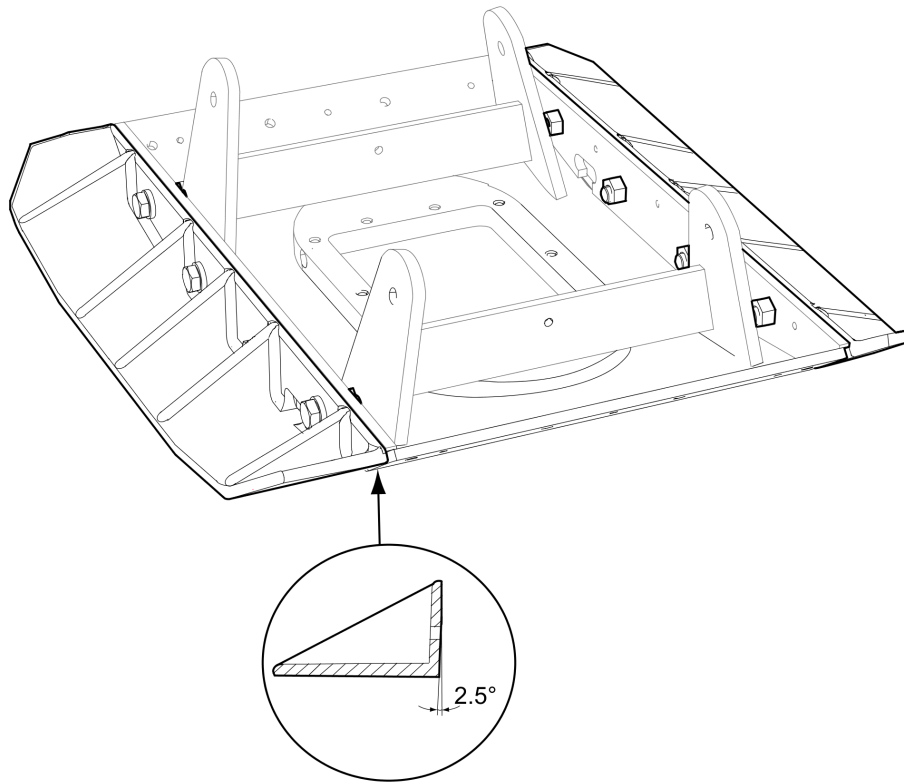

Kits Slanted extension plate kit 2 x 150 mm (2 x 5.90 in.)

Item	Part No.	Name	Qty	L
1	4700382068	Slanted extension plate kit 2 x 150 mm (2 x 5.90 in.)	1	
2	-	Extension plate, 150 mm, 5.90 in., Slanted 2.5°	2	
3	-	Screw, M20 x 50 mm 8.8 A9K	8	
4	-	Washer, 21 x 45 mm, 0.83 x 0.87 x 1.77 in. 300 HV	8