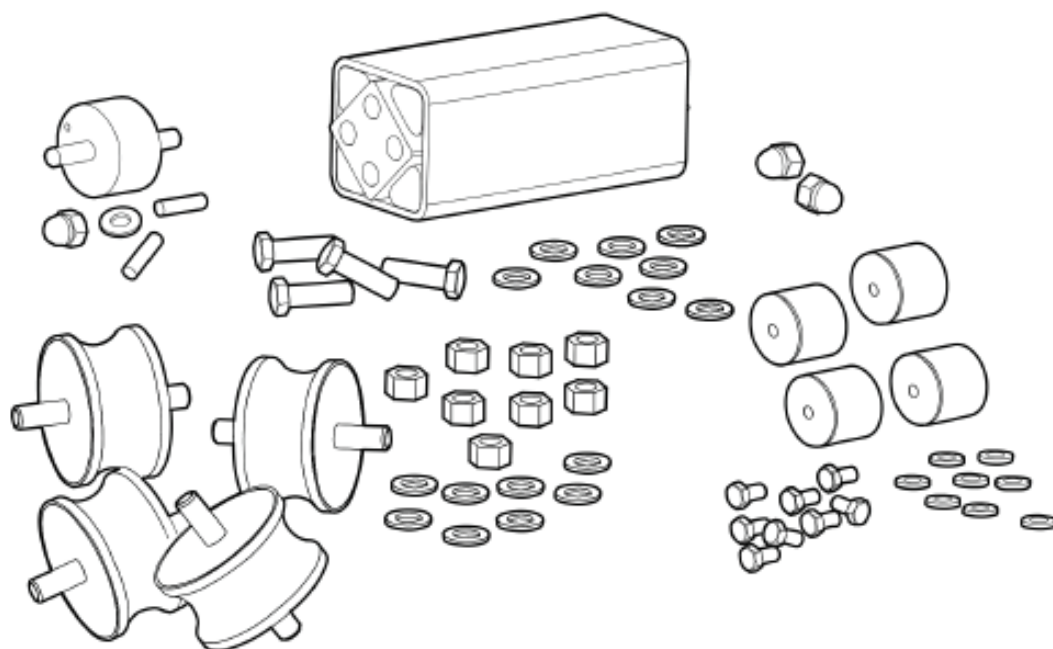

Kits Shock absorber repair kit

Item	Part No.	Name	Qty	L
-	3382100581	Shock absorber repair kit	1	
1	3382014568	Shock absorber	4	
2	0266211400	Hexagon nut M16	8	
3	0301237800	Flat washer	8	
4	3382010490	Shock absorber	4	
5	0147135903	Hex. head screw M10 x 16	8	
6	0300027438	Washer	8	
7	3382010492	Shock absorber	1	
8	0147140303	Hex. head screw M12 x 40	4	
9	4700904703	Plain washer 13x24x4 mm	8	
10	0291112822	Locknut	4	
11	4700281431	Shock absorber	1	
12	0108123600	Spirol pin	2	
13	4700581012	Nut	1	
14	0300013022	Plain washer	2	
15	0266211100	Nut hexagon	1