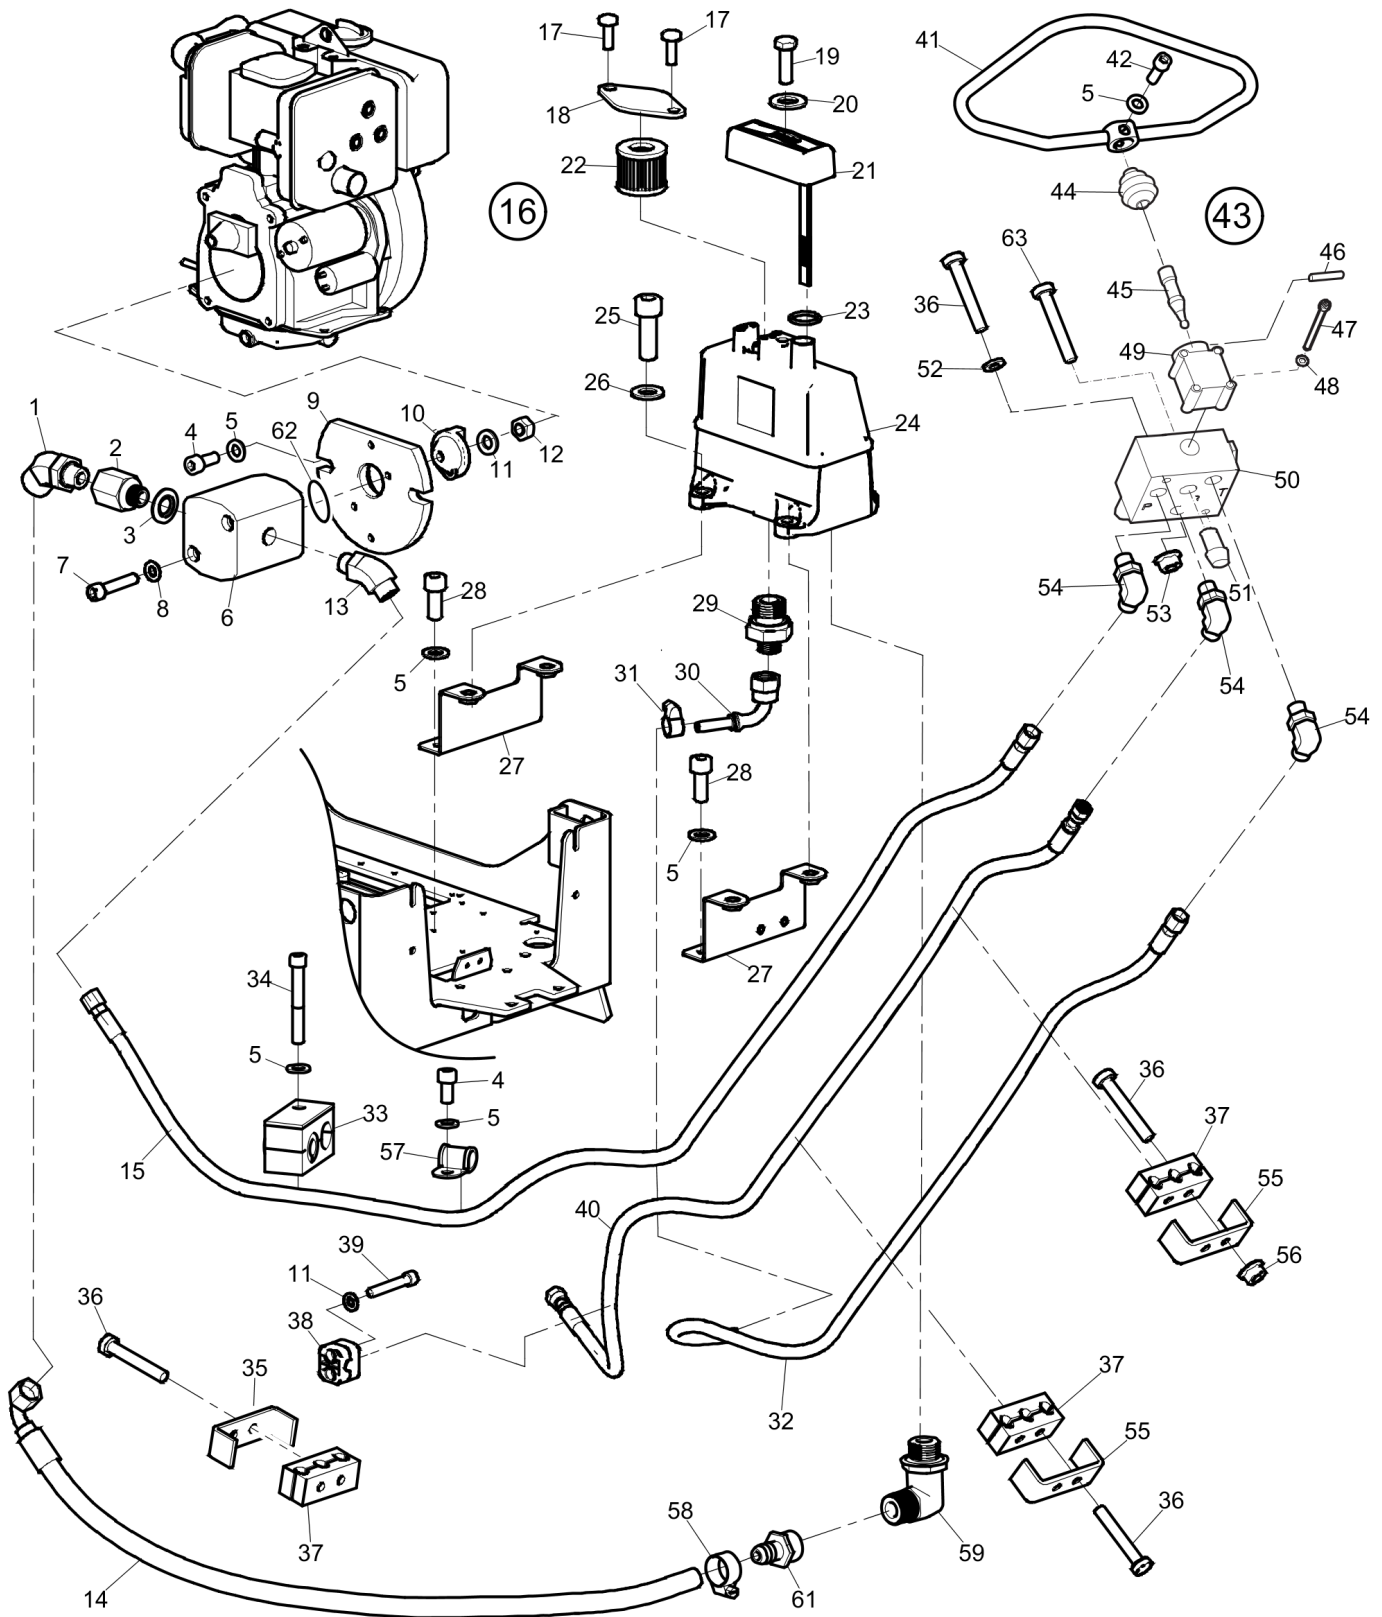

Spare parts list Hydraulic system

Refer to the Parts Online web page for most up-to-date information. The printed information might be outdated.

Item	Part No.	Name	Qty	L
1	0570704187	Elbow	1	
2	3390019900	Connection	1	
3	0661100025	Washer	1	
4	0211132303	Screw	3	
5	0301233500	Plain washer(A) 8.4 x 16 x 1.6	9	
6	3382014349	Hydraulic pump	1	
7	0211121803	Hexagon socket head cap screw	2	
8	0301231800	Plain washer	2	
9	3382014239	Adapter	1	
10	3382014238	Coupling	1	
11	0301232100	Plain washer(A) 6.4 x 12 x 1.6	3	
12	0266210800	Nut	1	
13	4700791415	Elbow 45, O-ring	1	
14	3382014297	Hydraulic hose	1	
15	3382014299	Hydraulic hose	1	
16	4700376677	Hydraulic oil tank, complete	1	
17	4700904960	Screw, K50 x 12 mm Type KX-PT	2	
18	4700381563	Holder	1	
19	4700500021	Screw, M8x25 mm 8.8 A2K	1	
20	4700904229	Washer, 8.4x 6x1.5 mm 300HV	1	
21	4700381385	Cover with oil dipstick	1	
22	4700381566	Air filter	1	
23	4700160110	O-ring	1	
24	-	Oil tank	1	
25	0211136303	Hex socket screw	4	
26	0300027438	Washer	4	
27	3382014893	Bracket	2	
28	0211132203	Head screw	4	
29	0570702539	Connection	1	
30	0570710005	Hose connection	1	
31	4700313108	Hose clamp	1	
32	3382012895	Hydraulic hose	1	
33	4700383458	Hose holder	1	
34	0211133203	Hex.sock screw	1	
35	3382010182	Bracket	1	

Refer to the Parts Online web page for most up-to-date information. The printed information might be outdated.