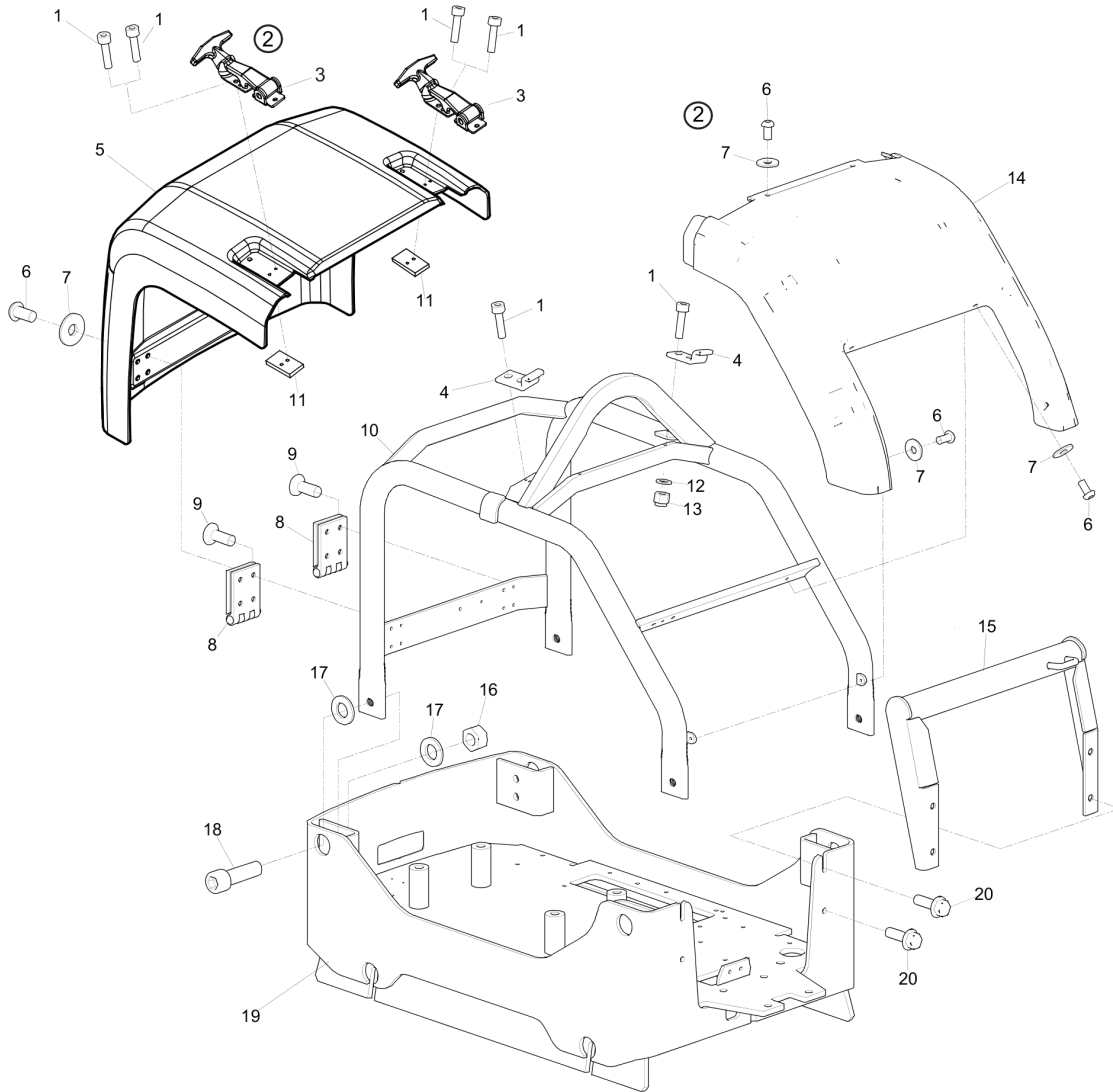

Spare parts list Frame and hoods

Refer to the Parts Online web page for most up-to-date information. The printed information might be outdated.

Item	Part No.	Name	Qty	L
1	0211117303	Screw	8	
2	3382015367	Latch	2	
3	-	Hatch	1	
4	-	Lock	1	
5	4700397477	Front hood	1	
6	4700904650	Button head socket screw, M6x12	14	
7	4700904655	Washer, 6 x 18 x 2 mm, 0.24 x 0.71 x 0.08 in. 300 HV	14	
8	4700381882	Hinge	2	
9	4700904649	Screw	8	
10	3382014887	Safety frame	1	
11	3382015298	Lock plate	2	
12	0301231500	Washer	4	
13	0291110600	Locknut M4	4	
14	3382014898	Rear hood	1	
15	3382014889	Crossbeam	1	
16	0261109210	Nut	4	
17	0301235800	Plain washer(A) 13 x 24 x 2.5	8	
18	0211196541	Unbrako screw	4	
19	3382014886	Engine plate	1	
20	0147300074	Screw, M8 x 25 mm 8.8 A2K	4