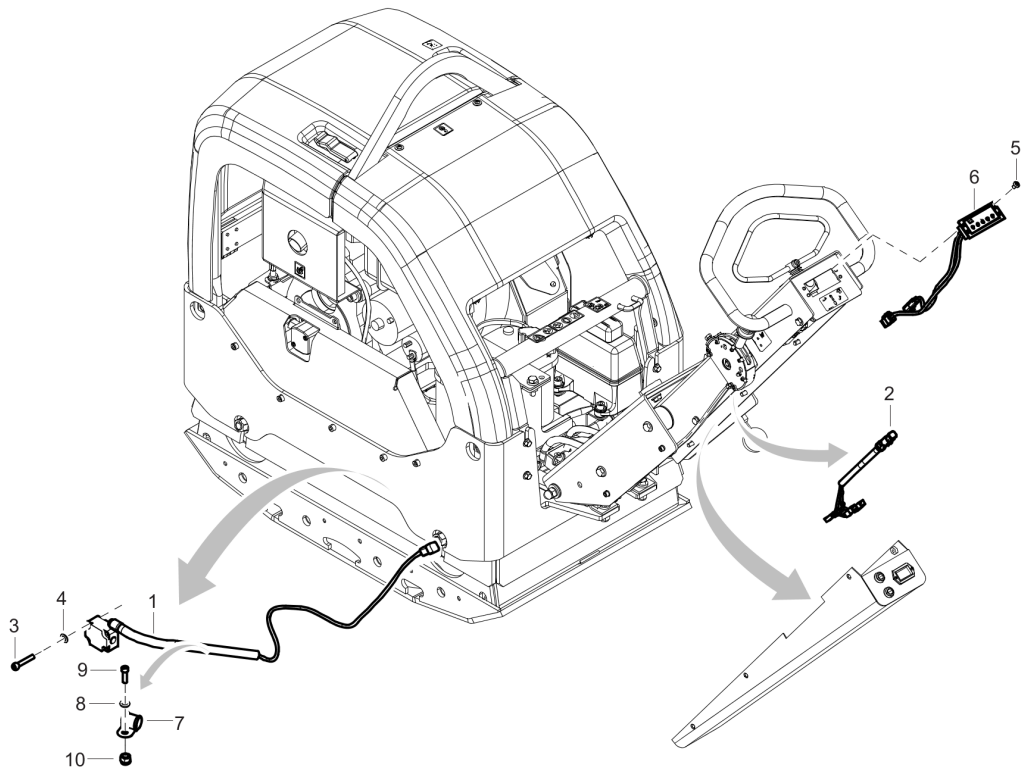

Kits Compaction Indicator Kit

Refer to the Parts Online web page for most up-to-date information. The printed information might be outdated.

Item	Part No.	Name	Qty	L
-	3382100627	Compaction Indicator Kit	-	
1	4812070376	Measure unit	1	
2	3382012189	Wiring harness	1	
3	4700791322	Screw, M6x35 mm 8.8 A2K	4	
4	4700904228	Washer 6.4x12x1.5 mm 300 HV	4	
5	4700903658	Screw M5x10	4	
6	3382014825	Compaction meter	1	
7	4700904346	Clamp	3	
8	0653050040	Washer, Ø6.4x12x2	5	
9	0211196477	Hex. sock. Screw	3	
10	0291112815	Locknut	2