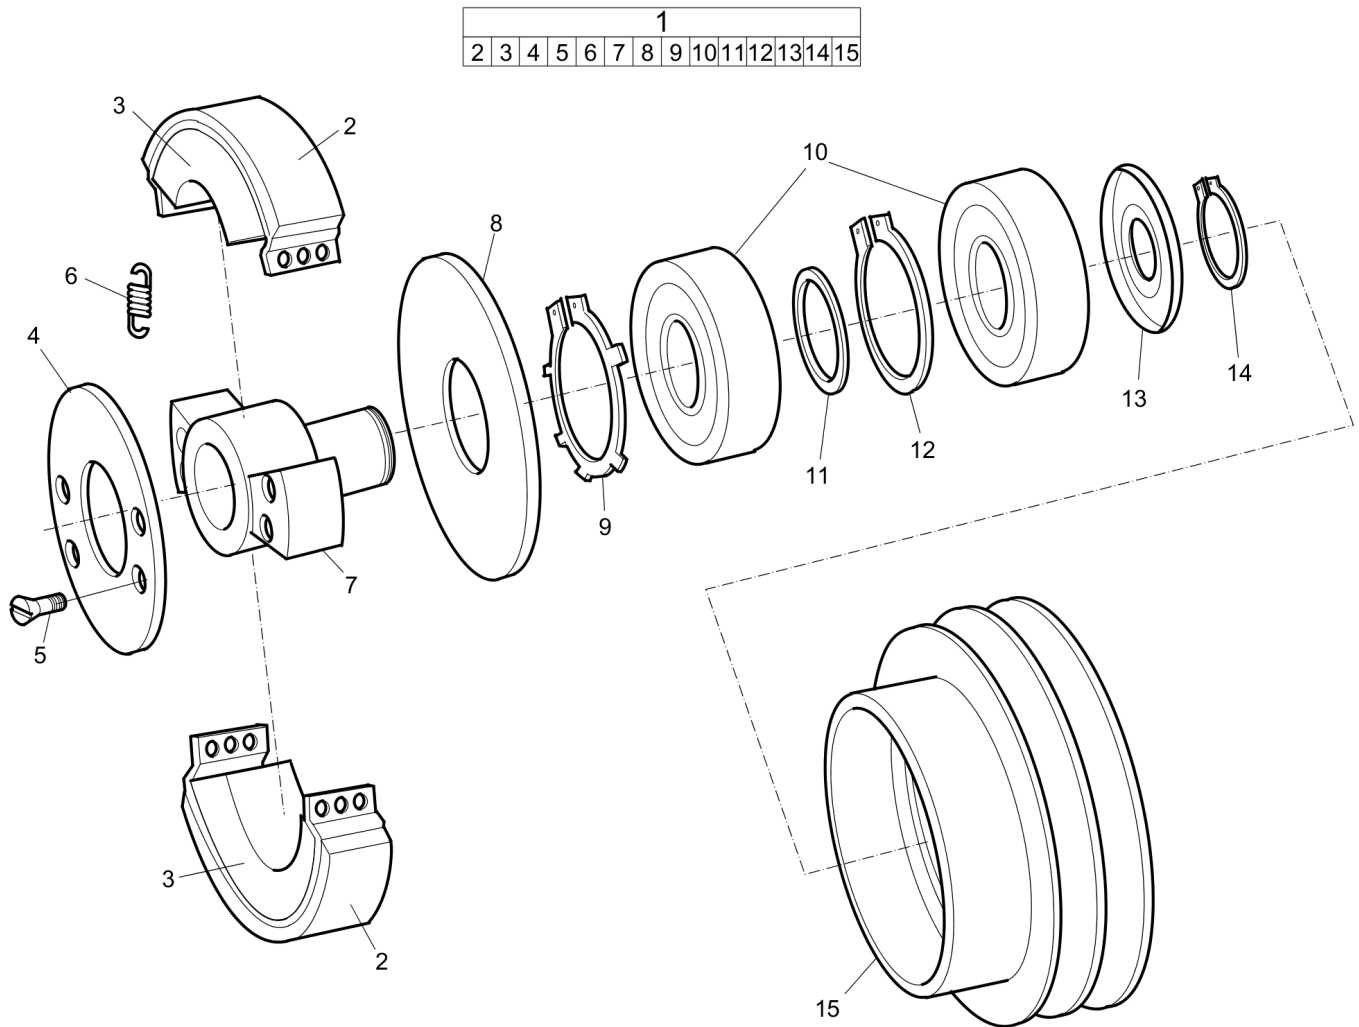

Refer to the Parts Online web page for most up-to-date information. The printed information might be outdated.

Item	Part No.	Name	Qty	L
36	3382012043	Eccentric shaft	1	
37	0300027464	Washer DIN9021	4	
38	3382013023	Cover	1	
39	4700500048	Screw, M10x20 mm 8.8 A3K	1	
40	4700280432	Washer	2	
41	4700282718	V-belt pulley	1	
42	0211125000	Screw	4	
43	3382014098	Spacer ring	1	
44	3382013020	V-belt cover	1	
45	0686644207	Plug, VSTI R 1/4-ED	1	
46	0196124100	Set screw	2	

Refer to the Parts Online web page for most up-to-date information. The printed information might be outdated.

Item	Part No.	Name	Qty	L
106	-	Screw, M10 x 35 mm	2	
107	-	Stud, M12 x 50 mm	2	
108	-	Washer, M12	2	
109	-	Nut, M12	2	
110	4700239392	Safety crank handle	1	
111	4700239501	Starter	1	
112	4700239888	Hose clamp	1	
113	4700239885	Cover	1	
114	-	Fuel tank	1	M
115	4700239508	Throttle lever	1	

Spare parts list Centrifugal clutch

Refer to the Parts Online web page for most up-to-date information. The printed information might be outdated.

Item	Part No.	Name	Qty	L
1	4812070288	Centrifugal clutch, complete	1	
2	4700939359	Clutch lining	2	
3	4700939358	Weight	2	
4	4700939360	Cover	1	
5	4700939361	Screw	4	
6	4700421246	Spring	4	
7	4700939357	Hub	1	
8	4700939362	Cover	1	
9	4700939363	Lock washer	1	
10	3382100008	Ball bearing	2	
11	4700939356	Washer	1	
12	4700938725	Retaining ring	1	
13	4700938727	Nilos ring	1	
14	4700938726	Snap ring	1	
15	4700939355	V-belt pulley	1	