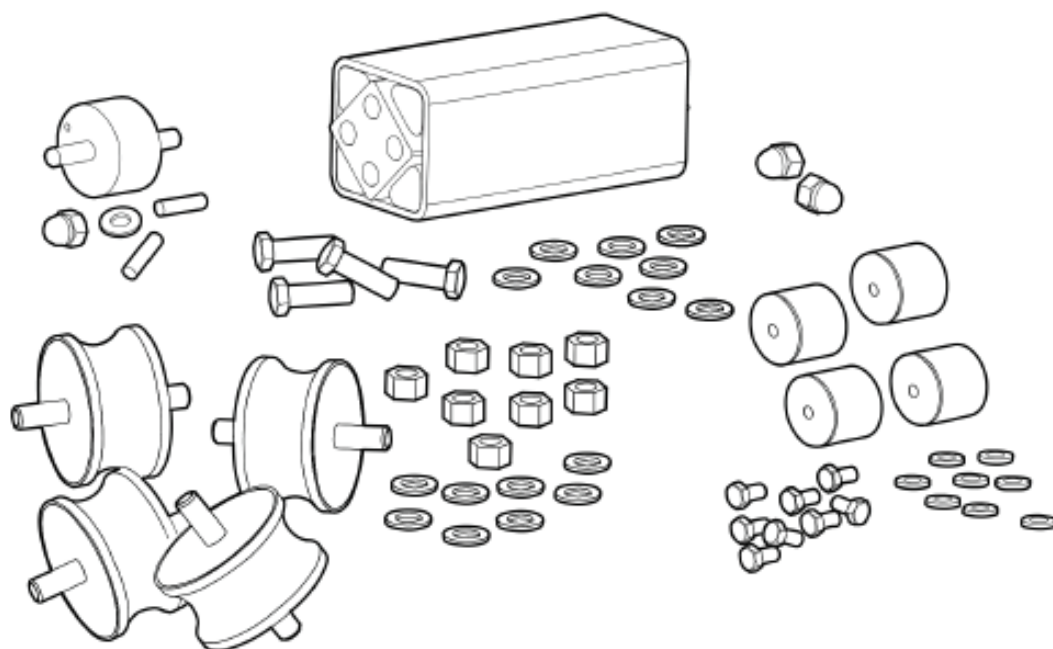

Kits Shock absorber repair kit

Item	Part No.	Name	Qty	L
-	3382100581	Shock absorber repair kit	1	
1	3382014149	Shock absorber	4	
2	0266211400	Hexagon nut	8	
3	0301237800	Plain washer	8	
4	3382010490	Shock absorber	4	
5	0147135903	Hex head screw M10 x 16	8	
6	0300027438	Plain washer	8	
7	3382010492	Shock absorber	1	
8	0147140303	Hexagon head screw	4	
9	4700904703	Plain washer 13x24x4 mm	8	
10	0291112822	Locknut	4	
11	4700281431	Shock absorber	1	
12	0108123600	Spirol pin	2	
13	4700581012	Nut	1	
14	0300013022	Washer, 10.5 x 22 x 4 mm	2	
15	0266211100	Hexagon nut M10	1