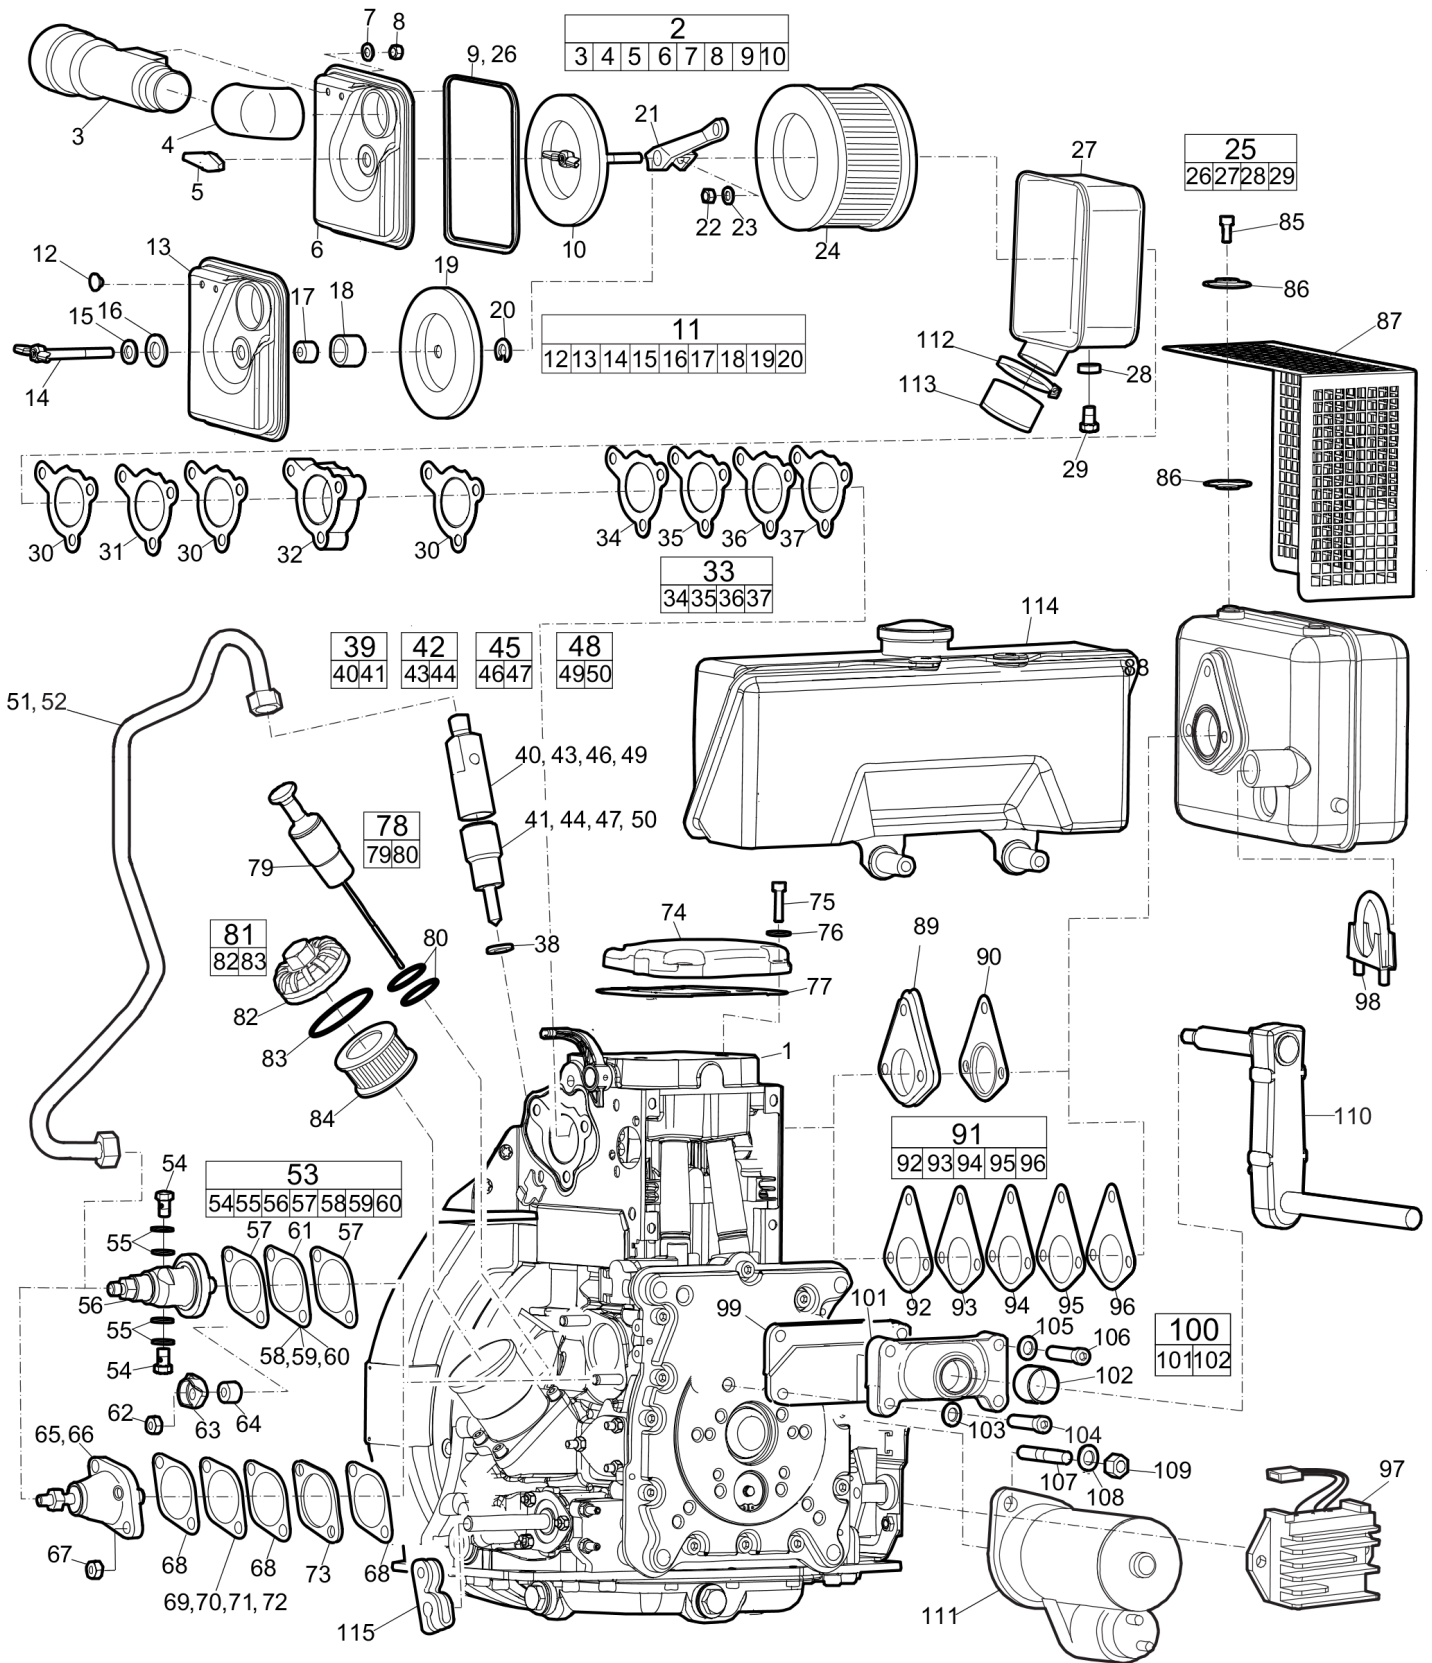

Spare parts list Engine, Hatz 1D81Z electric start

Refer to the Parts Online web page for most up-to-date information. The printed information might be outdated.

Item	Part No.	Name	Qty	L
1	3382014348	Engine, complete, Hatz 1D81Z electric start,	1	A
2	3382100249	Air filter cover, complete	1	B
3	4700239883	Cyclone	1	
4	4700239882	Elbow	1	
5	4700937017	Nut	1	
6	-	Cover	1	
7	-	Washer, M6	2	
8	-	Nut, M6	2	
9	4700239526	Gasket	1	
10	3382100235	Holder	1	
11	3382100248	Air filter cover, complete	1	C
12	4700239532	Plug	2	
13	-	Cover	1	
14	4700239531	Screw	1	
15	4700239529	Washer	1	
16	4700239530	Washer	1	
17	4700239525	Gasket	1	
18	4700239524	Bushing	1	
19	4700239523	Cover	1	
20	4700239522	Washer	1	
21	4700239519	Bracket	1	
22	-	Nut, M8	2	
23	-	Washer, M8	2	
24	4700239423	Air filter	1	
25	4700239516	Housing	1	
26	4700239526	Gasket	1	
27	-	Housing	1	
28	4700239533	Washer	1	
29	4700239534	Screw	1	
30	4700937439	Gasket	3	
31	4700937440	Gasket	1	
32	4700937443	Gasket	1	
33	4700937442	Gasket kit	1	
34	-	Flat gasket	1	
35	-	Flat gasket	1	

Refer to the Parts Online web page for most up-to-date information. The printed information might be outdated.