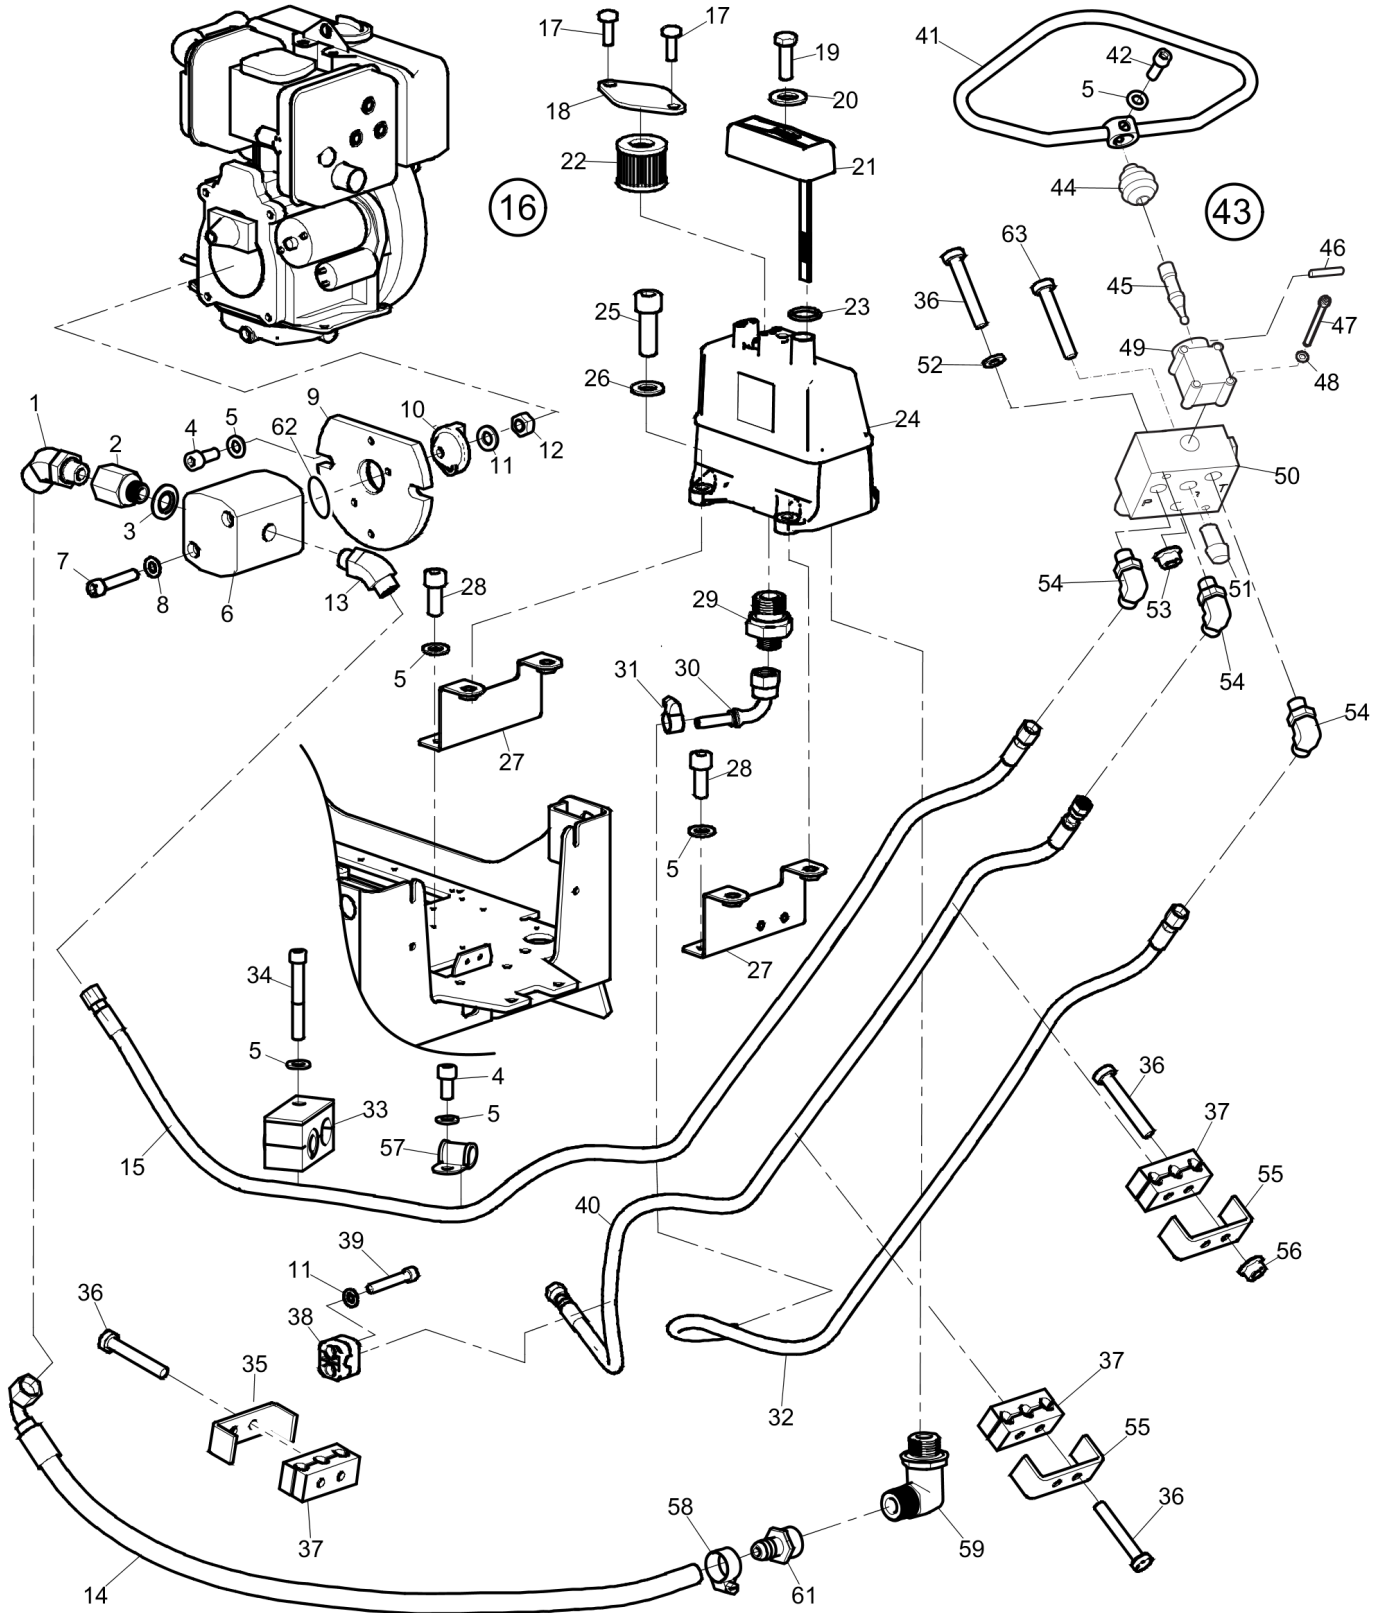

Spare parts list Hydraulic system

Refer to the Parts Online web page for most up-to-date information. The printed information might be outdated.

Item	Part No.	Name	Qty	L
1	0570704187	Elbow	1	
2	3390019900	Connection	1	
3	0661100025	Seal washer	1	
4	0211132303	Hex sock screw	3	
5	0301233500	Plain washer(A) 8.4 x 16 x 1.6	9	
6	3382014349	Hydraulic pump	1	
7	0211121803	Hexagon socket head cap screw	2	
8	0301231800	Washer DIN125	2	
9	3382014239	Adapter	1	
10	3382014238	Coupling	1	
11	0301232100	Plain washer(A) 6.4 x 12 x 1.6	3	
12	0266210800	Nut	1	
13	4700791415	Elbow 45, O-ring	1	
14	3382014297	Hydraulic hose	1	
15	3382014299	Hydraulic hose	1	
16	4700376677	Hydraulic oil tank, complete	1	
17	4700904960	Screw	2	
18	4700381563	Holder	1	
19	4700500021	Screw M8x25	1	
20	4700904229	Steel plain washer	1	
21	4700381385	Cover with oil dipstick	1	
22	4700381566	Air filter	1	
23	4700160110	O-ring	1	
24	-	Oil tank	1	
25	0211136303	Hex socket screw	4	
26	0300027438	Plain washer	4	
27	3382014893	Bracket	2	
28	0211132203	Hex sock screw M8 x 16	4	
29	0570702539	Connection	1	
30	0570710005	Hose connection	1	
31	4700313108	Hose clamp	1	
32	3382012895	Hydraulic hose	1	
33	4700383458	Hose holder	1	
34	0211133203	Hex socket screw	1	
35	3382010182	Bracket	1	

Refer to the Parts Online web page for most up-to-date information. The printed information might be outdated.