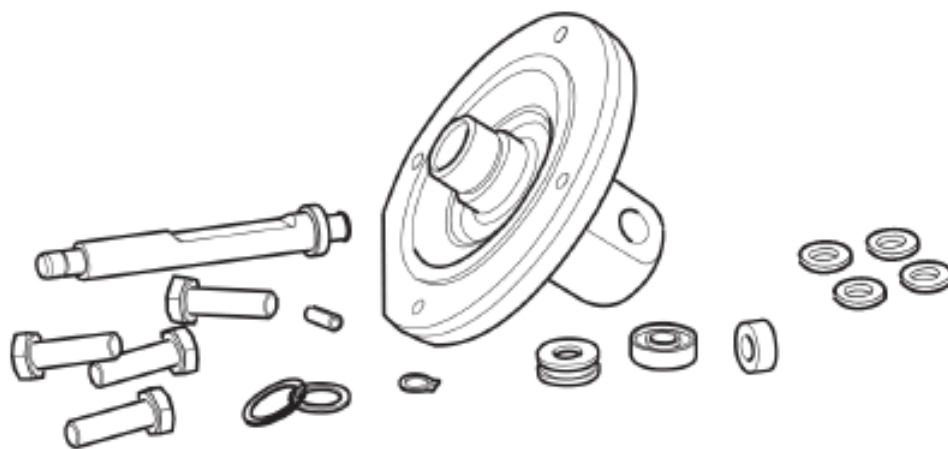

Kits Forward and reverse piston repair kit

Item	Part No.	Name	Qty	L
-	3382100583	Forward and reverse piston repair kit	1	
1	3382014188	Sealing	1	
2	0335111400	Circlip	1	
3	3382014140	Ball bearing	2	
4	4700151043	Retaning ring for hole 28	1	
5	0108132400	Spring pin, Ø6 x 20 mm DIN 1481	1	
6	0211124703	Screw, M6 x 20 mm 8.8 A2K	4