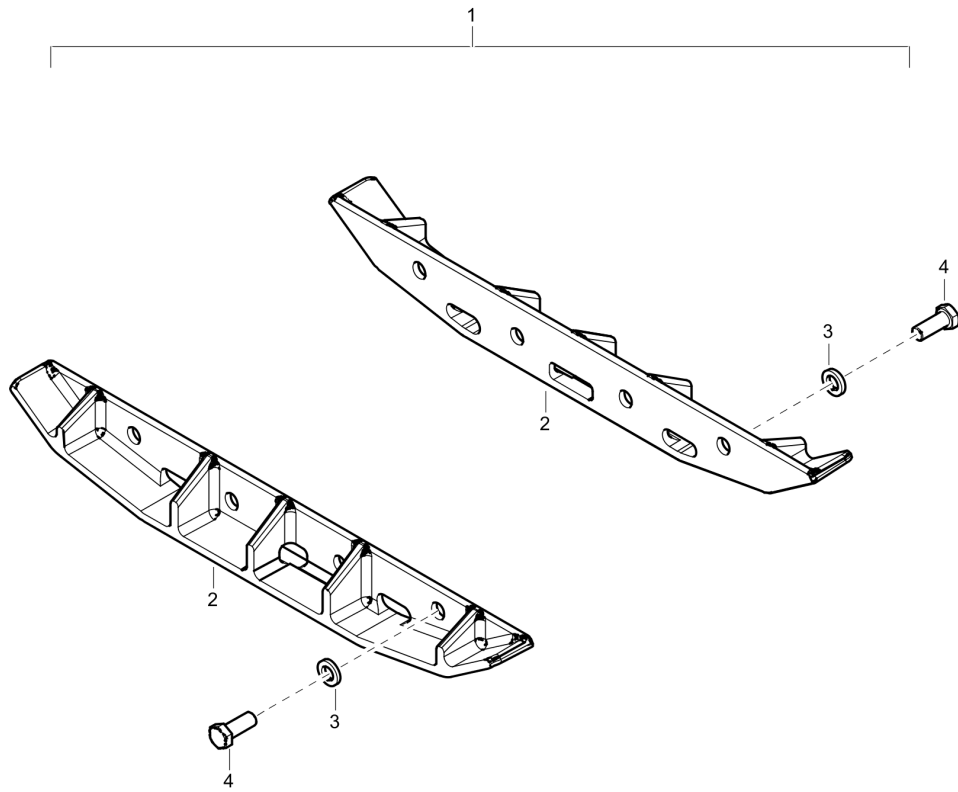

Kits Extension plate kit 2 x 75 mm (2 x 2.95 in.)

Item	Part No.	Name	Qty	L
1	3382014950	Extension plate kit 2 x 75 mm (2 x 2.95 in.)	1	
2	-	Extension plate, 75 mm, 2.95 in.	2	
3	-	Washer, 21 x 36 x 6 mm, 0.83 x 1.42 x 0.24 300 HV	8	
4	-	Screw, M20 x 50 mm 8.8 A9K	8