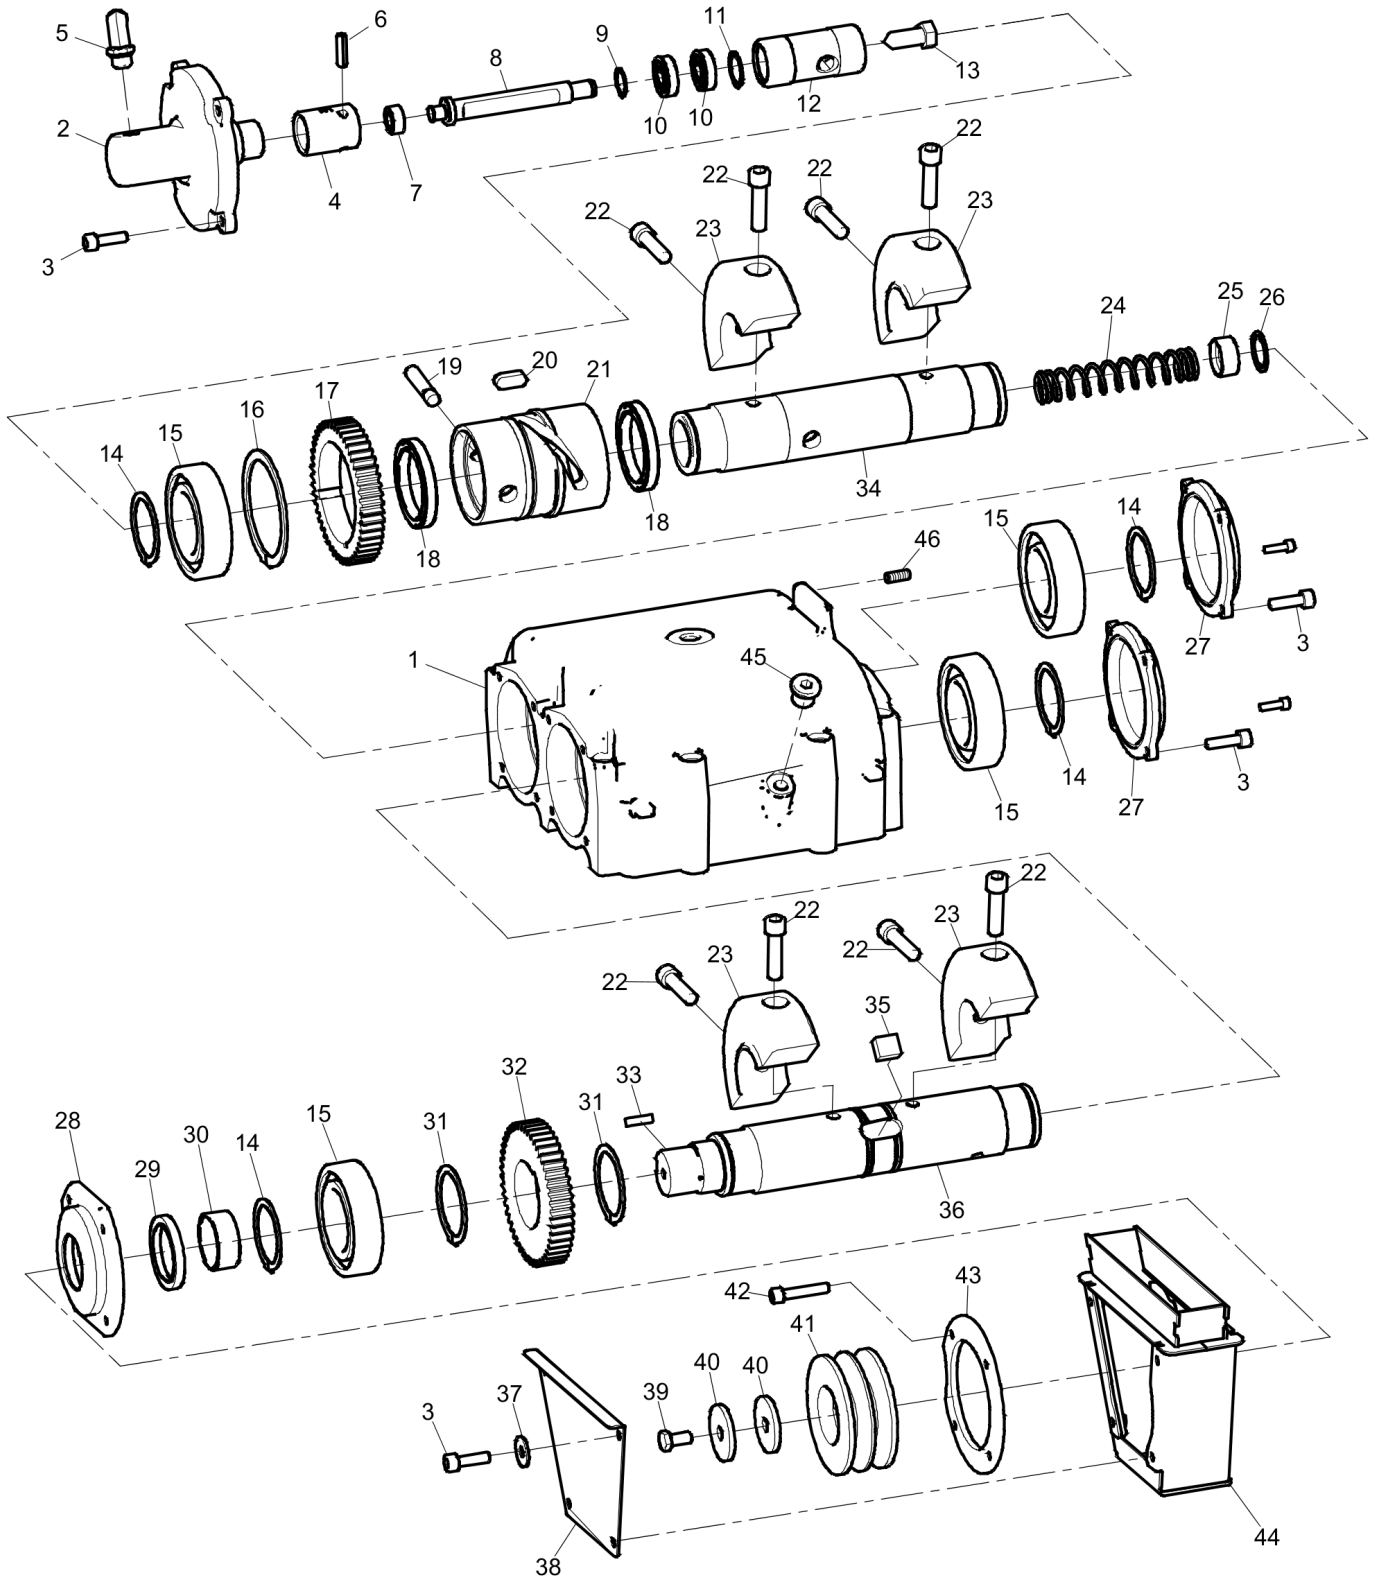

Spare parts list Eccentric element

Refer to the Parts Online web page for most up-to-date information. The printed information might be outdated.

Item	Part No.	Name	Qty	L
1	3382012606	Eccentric housing	1	
2	3382012040	Hydraulic cylinder	1	
3	0211124403	Hex socket screw	14	
4	4812070043	Piston	1	
5	0570704157	Elbow 90 orfs	1	
6	0108132400	Spring pin, Ø6 x 20 mm DIN 1481	1	
7	3382014188	Sealing	1	
8	3382013002	Piston rod	1	
9	0335111400	Circlip	1	
10	3382014140	Ball bearing	2	
11	4700151043	Retaning ring for hole 28	1	
12	3382013003	Piston	1	
13	4700381443	Screw	1	
14	0335114700	Circlip	4	
15	3382014138	Bearing	4	
16	0335116500	Circlip	4	
17	3382012028	Gear	1	
18	4700928796	Ball bearing	2	
19	3382014460	Pin	1	
20	4700928788	Key	1	
21	3382012627	Reverser	1	
22	0211140403	Hex. Socket head capscrew	8	
23	3382012625	Eccentric weight	4	
24	3382014139	Spring	1	
25	4700280448	Stop	1	
26	0335213500	Retaining ring	1	
27	3382014463	Cover	2	
28	3382013022	Cover	1	
29	3382014176	Radial lip-type seal	1	
30	4700928795	Sleeve	1	
31	0335115100	Retaining ring for shaft	2	
32	3382012027	Gear	1	
33	4700350029	Feather key	1	
34	3382012626	Eccentric shaft	1	
35	4700280450	Key	1	

Refer to the Parts Online web page for most up-to-date information. The printed information might be outdated.