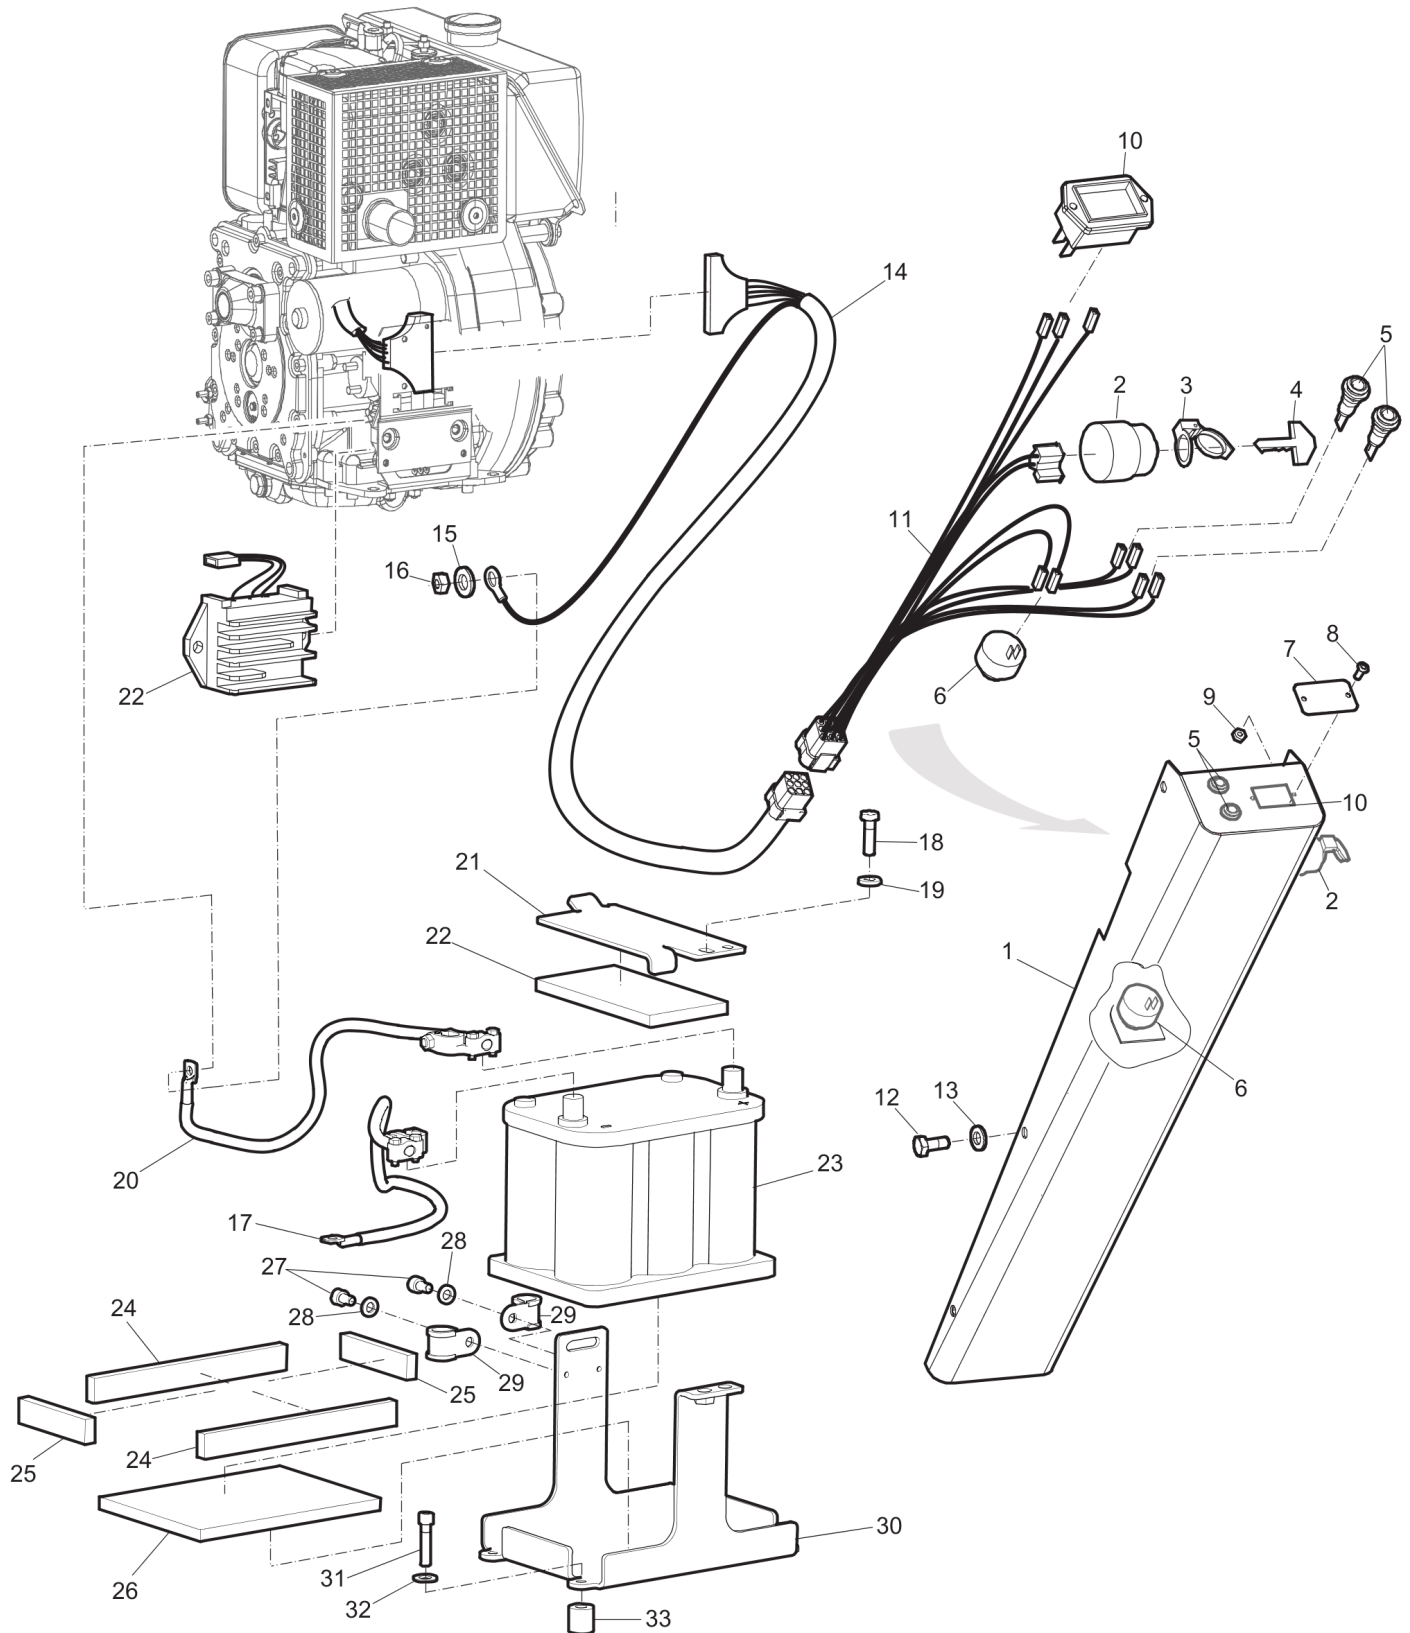

Spare parts list Electric equipment

Refer to the Parts Online web page for most up-to-date information. The printed information might be outdated.

Item	Part No.	Name	Qty	L
1	4700378223	Control panel, cpl	1	
2	4700238158	Ignition switch	1	
3	4700904428	Cover, ignition	1	
4	4700238236	Ignition key	1	
5	4700791058	Diode lamp	2	
6	4700385599	Buzzer	1	
7	3382014888	Cover	1	
8	4700903658	Screw M5x10	2	
9	4700928927	Lock nut	2	
10	-	Hour meter	1	A
11	4700378225	Cable harness	1	
12	4700500019	Hexagon screw	7	
13	4700904229	Steel plain washer	7	
14	4700282727	Cable harness	1	
15	-	Nut	1	
16	-	Washer M8 ISO 7089, 13/25,4x3,4	1	
17	3382014678	Battery cable (+)	1	
18	0147136403	Hexagon head screw	1	
19	0300013022	Washer, 10.5 x 22 x 4 mm	1	
20	4700281202	Battery cable (-)	1	
21	3382012765	Holder	1	
22	4700379062	Insulation	1	
23	4700394643	Battery	1	
24	3382014332	Insulation	2	
25	3382014333	Insulation	2	
26	3382012839	Insulation	1	
27	0211124303	Screw M6x10 ISO 4762	2	
28	0301232100	Plain washer(A) 6.4 x 12 x 1.6	2	
29	0346100203	Clamp	2	
30	3382012763	Battery holder	1	
31	0147132203	Screw	4	
32	0301233500	Plain washer(A) 8.4 x 16 x 1.6	4	
33	3382014603	Spacer sleeve	4	

Refer to the Parts Online web page for most up-to-date information. The printed information might be outdated.