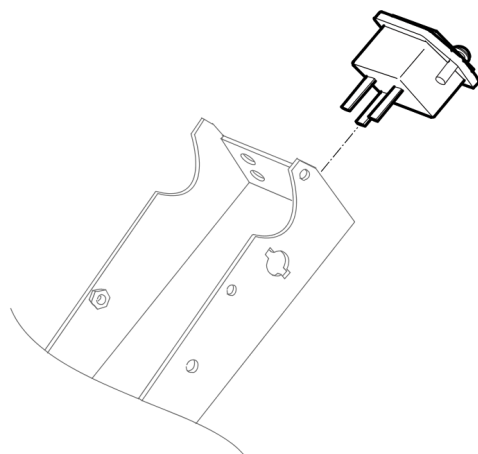

Kits Hour meter kit

Item	Part No.	Name	Qty	L
1	4700376934	Hour meter kit	1	
2	-	Hour meter	1	
3	-	Screw, M3 x 10 mm 8.8 A2-70	2	
4	-	Nut, M3 A2K	2