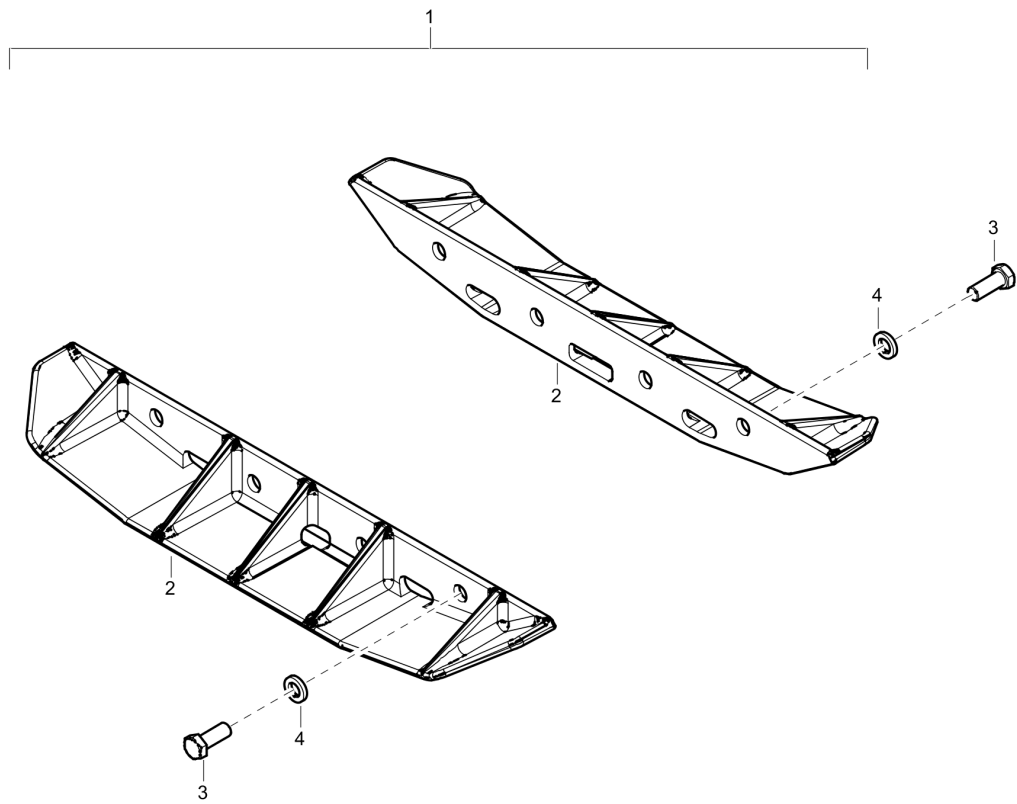

Kits Extension plate kit 2 x 150 mm (2 x 5.90 in.)

Item	Part No.	Name	Qty	L
1	3382014952	Extension plate kit 2 x 150 mm (2 x 5.90 in.)	1	
2	-	Extension plate, 150 mm, 5.90 in.	2	
3	-	Screw, M20 x 50 mm 8.8 A9K	8	
4	-	Washer, 21 x 45 mm, 0.83 x 0.87 x 1.77 in. 300 HV	8