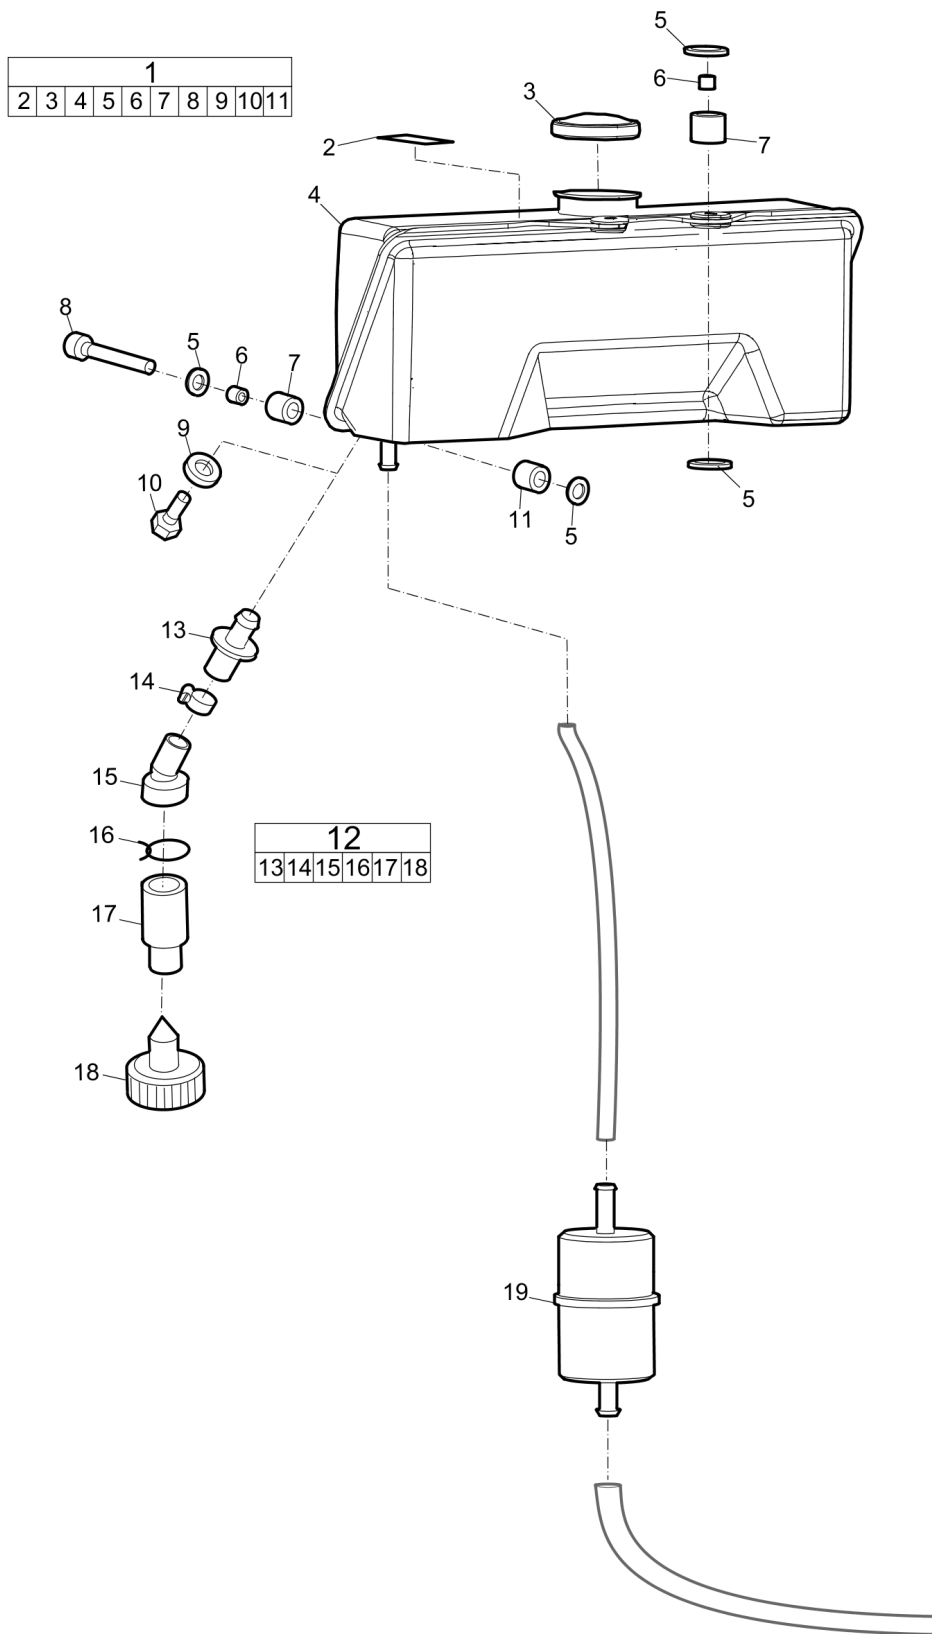

Spare parts list Fuel tank Hatz 1D81

Refer to the Parts Online web page for most up-to-date information. The printed information might be outdated.

Item	Part No.	Name	Qty	L
1	3382100250	Fuel tank, complete	1	
2	--	Label	1	
3	4700239554	Fuel cap	1	
4	--	Fuel tank	1	
5	4700937422	Washer	12	
6	4700937423	Spacer	6	
7	4700937424	Spacer	6	
8	--	Screw, M8 x 40 mm	4	
9	4700238362	Washer	1	
10	4700937435	Plug	1	
11	4700937436	Sleeve	4	
12	4700938339	Water separator, cpl	1	
13	3382100158	Nipple	1	
14	3382100157	Clamp	1	
15	--	Hose	1	
16	--	Hose clip	1	
17	--	Water separator	1	
18	--	Drain screw	1	
19	4700937430	Fuel filter	1