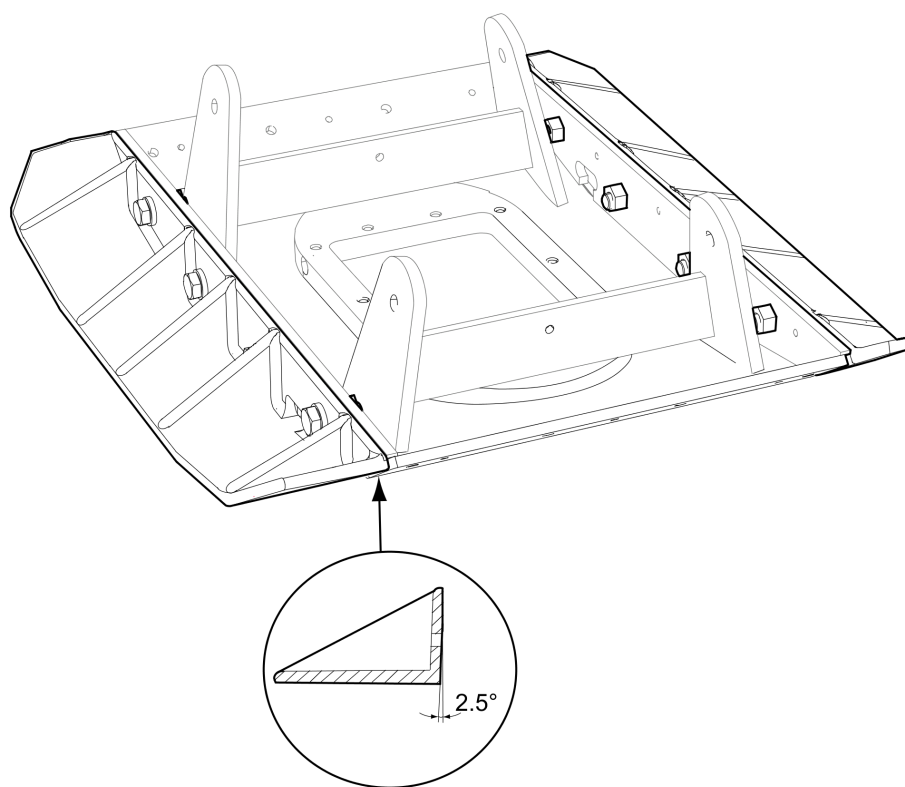

Kits Slanted extension plate kit 2 x 150 mm (2 x 5.90 in.)

Item	Part No.	Name	Qty	L
1	4700382068	Slanted extension plate kit 2 x 150 mm (2 x 5.90 in.)	1	
2	-	Extension plate, 150 mm, 5.90 in., Slanted 2.5°	2	
3	-	Screw, M20 x 50 mm 8.8 A9K	8	
4	-	Washer, 21 x 45 mm, 0.83 x 0.87 x 1.77 in. 300 HV	8