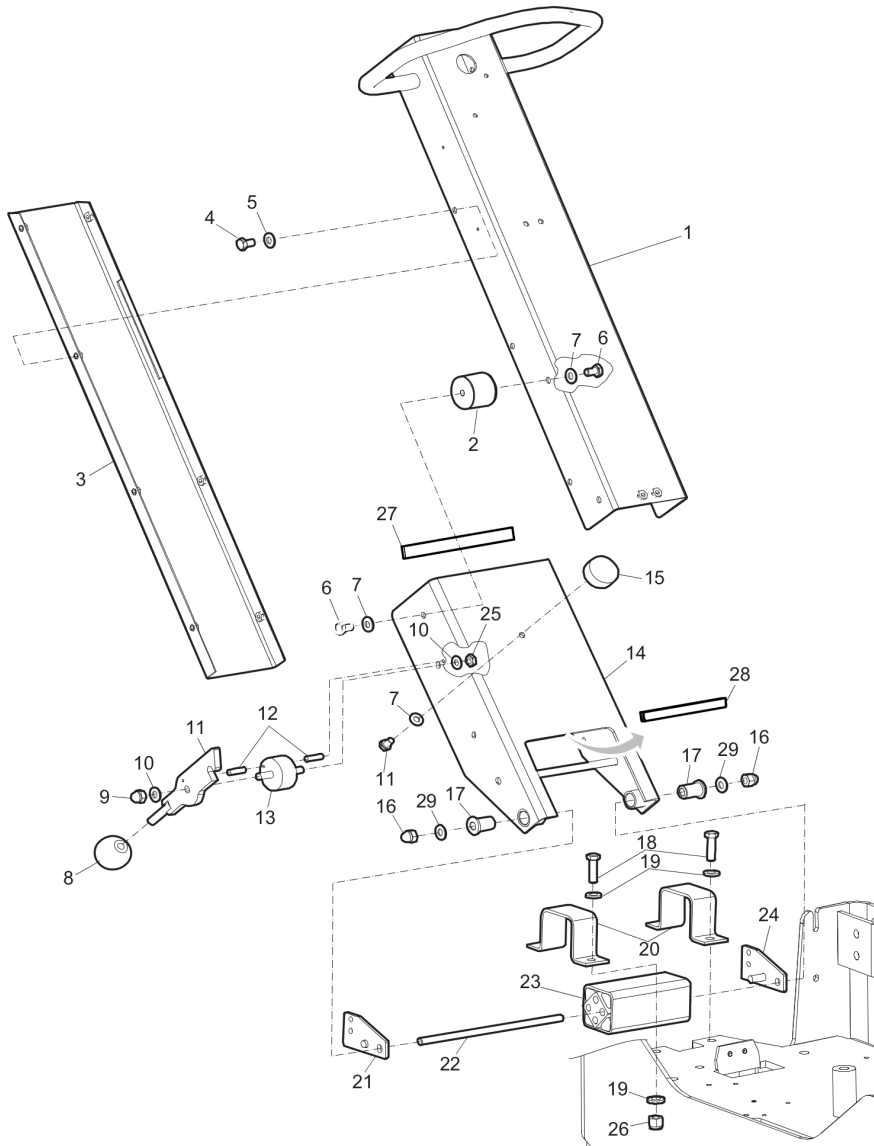

Spare parts list Handle

Refer to the Parts Online web page for most up-to-date information. The printed information might be outdated.

Item	Part No.	Name	Qty	L
1	3382012558	Handle	1	
2	3382010490	Shock absorber	4	
3	4700378222	Cover	1	
4	4700500019	Hexagon screw	8	
5	4700904229	Steel plain washer	8	
6	4700500043	Screw M10x16	9	
7	0300027438	Plain washer	9	
8	4700281382	Ball knob M12, D= 50mm	1	
9	4700581012	Nut	1	
10	0300027438	Plain washer	2	
11	4700282724	Hook	1	
12	0108123600	Spirol pin	2	
13	4700281431	Shock absorber	1	
14	3382012557	Handle bracket	1	
15	4700281804	Rubber stop	1	
16	4700581013	Nut, M12	2	
17	3382010495	Bushing	2	
18	0147140303	Hexagon head screw	4	
19	4700904703	Plain washer 13x24x4 mm	8	
20	3382010496	Clamp	2	
21	3382010493	Retainer, right	1	
22	3382010491	Stud	1	
23	3382010492	Shock absorber	1	
24	3382010494	Retainer, left	1	
25	4700570006	Hex. nut	1	
26	0291112822	Locknut	4	
27	4700926911	Rubber strip	1	
28	4700902379	Edge trim	1	
29	3315019508	Lock washer	12