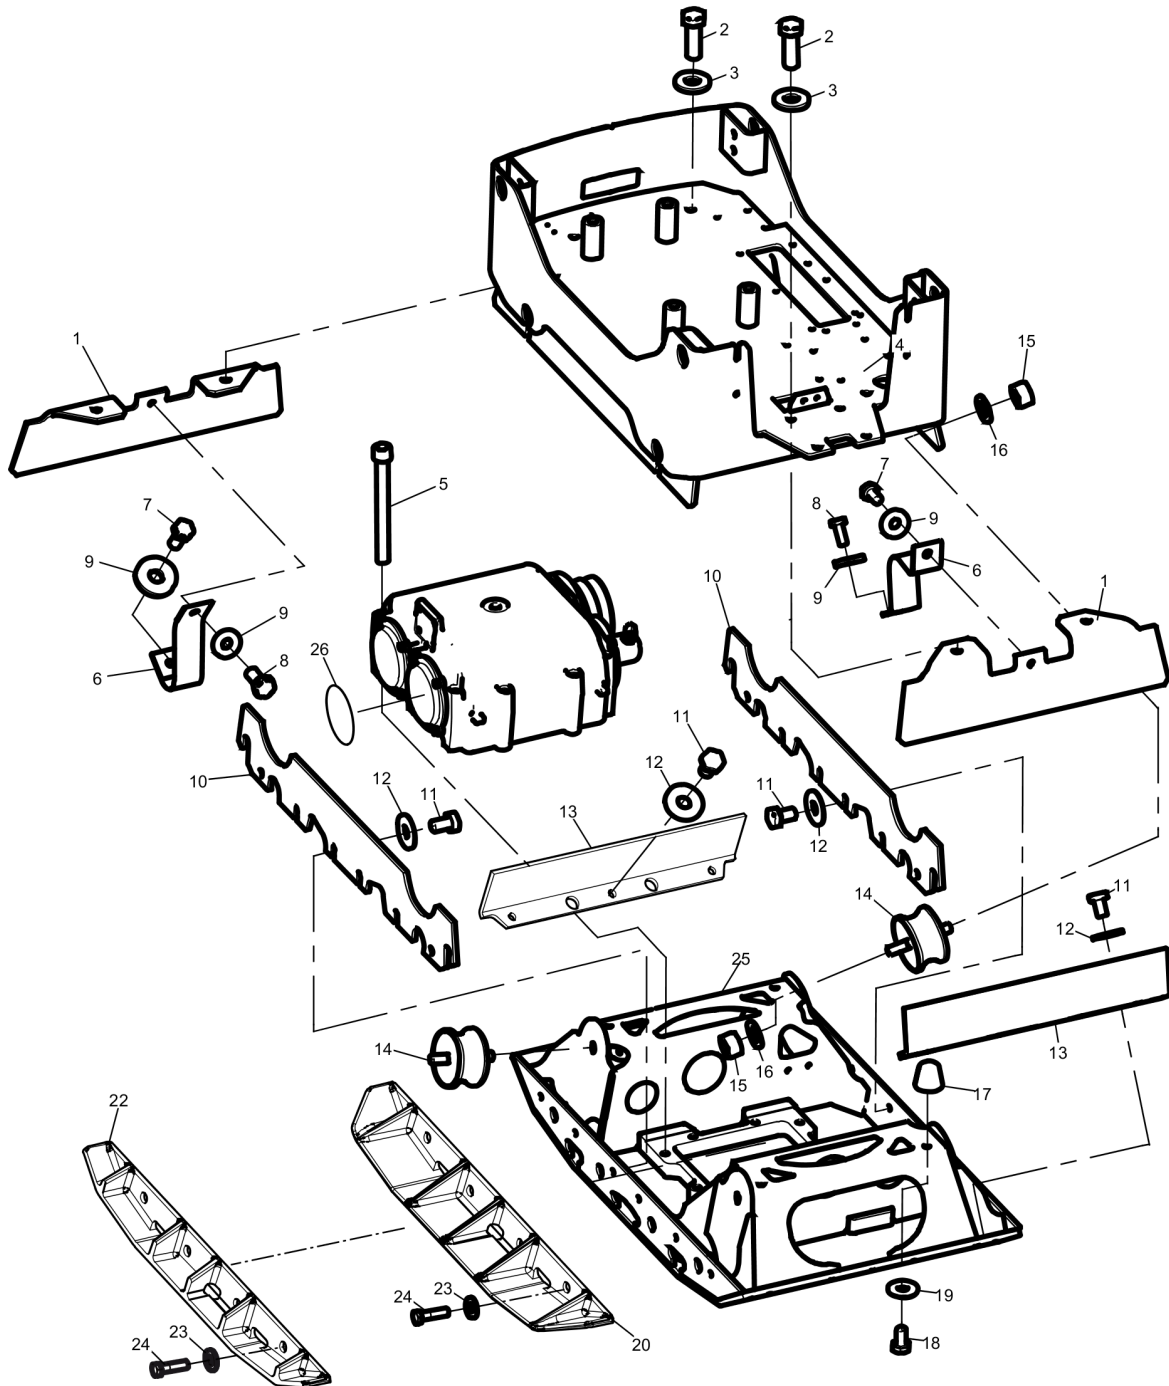

RP 504

Spare parts list

Forward and reversible plate

	Valid from serial number
RP 504	BGF000001

Engine: Hatz 1D 81

General information

This spare parts list applies to the following:

Part number	Description
3382000608	RP 504 EPA APT, orange Hatz 1D81ZEI EPA 550
3382000609	RP 504 EPA, APT, Hatz EI 700+Ext. plt orange
3382000638	RP 504 EPA, APT, Hatz EI EPA 850+Ext.orange
3382000646	RP 504 EPA, APT, Hatz 1D81Z EI EPA CI 550mm
3382000647	RP 504 EPA, APT, Hatz 1D81Z EI EPA CI 700mm

Spare parts list Ground plate installation

Refer to the Parts Online web page for most up-to-date information. The printed information might be outdated.

Item	Part No.	Name	Qty	L
1	3382014895	Cover	2	
2	0147140203	Hex head screw M12 x 35	4	
3	4700904213	Washer, 13x30x4 mm 300 HV	4	
4	3382012668	Engine plate	1	
5	0211196344	Hexagon socket head cap screw	10	
6	3382010021	Strap	2	
7	-	Screw M6 x 20 mm 8.8 A2K	2	
8	0147139803	Screw	2	
9	0303115900	Plain washer ISO 7089	4	
10	3382012993	Cover	2	
11	0147135903	Hex head screw M10 x 16	18	
12	0300027417	Plain washer	18	
13	3382012854	Cover	2	
14	3382014568	Shock absorber	4	
15	0266211400	Hexagon nut	8	
16	0301237800	Plain washer	8	
17	3382014282	Rubber stop	4	
18	4700900486	Screw	4	
19	4700928441	Washer, 21 x 45 mm	4	
20	3382014937	Extension plate, 150 mm	2	
22	3382014938	Extension plate, 75 mm	2	
23	4700903290	Steel plain washer 21x36x6	8	
24	0147155103	Screw din933	8	
25	3382012989	Frame	1	
26	0663210617	O-ring	2	