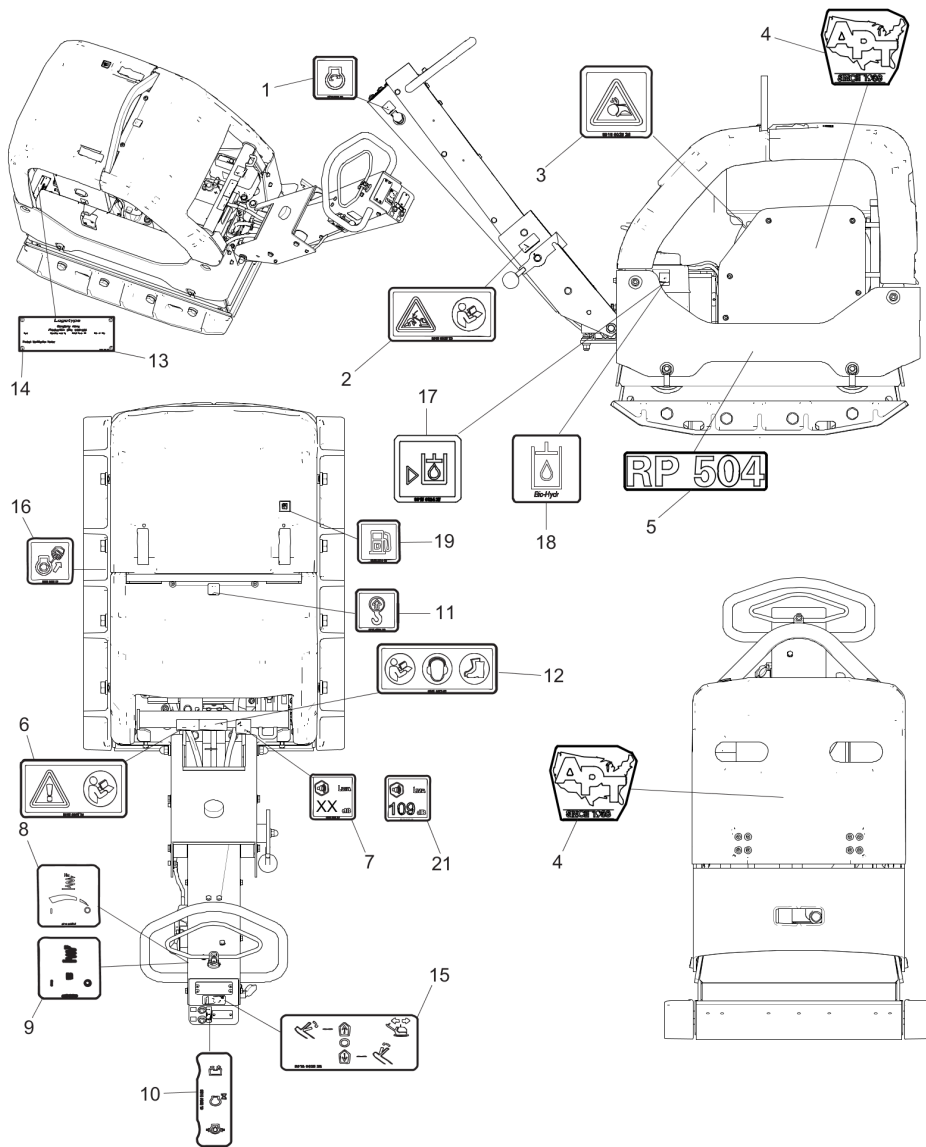

Spare parts list Labels

Refer to the Parts Online web page for most up-to-date information. The printed information might be outdated.

Item	Part No.	Name	Qty	L
1	8915002520	Label, electric engine start	1	
2	8915002523	Safety label, lock handle	1	
3	8915002526	Safety label, rotating V-belts	1	
4	3382012659	APT logo	2	
5	8915300266	Product label "RP 504"	2	
6	8915002529	Safety label, read instruction manual	1	
7	-	Label, noise level	1	
8	8915002521	Label, throttle control non EPA	1	
9	8915002530	Label, throttle control EPA	1	
10	8915002519	Label, charging, hour meter and engine oil pressure	1	
11	8915002528	label, lifting point	1	
12	8915002387	Safety label, read instructions, ear protection and safety boots	1	
13	-	Data plate (Not available separately)	1	
14	-	Screw M6 x 20 mm 8.8 A2K	4	
15	8915002525	Label, operator panel	1	
16	8915002527	Label, manual start	1	
17	8915002427	Label, hydraulic oil level	1	
18	4700904601	Decal "BIO HYDRAULIC OIL"	1	
19	8915002626	Label,fuel	1	
21	8915002524	Label, sound level	1