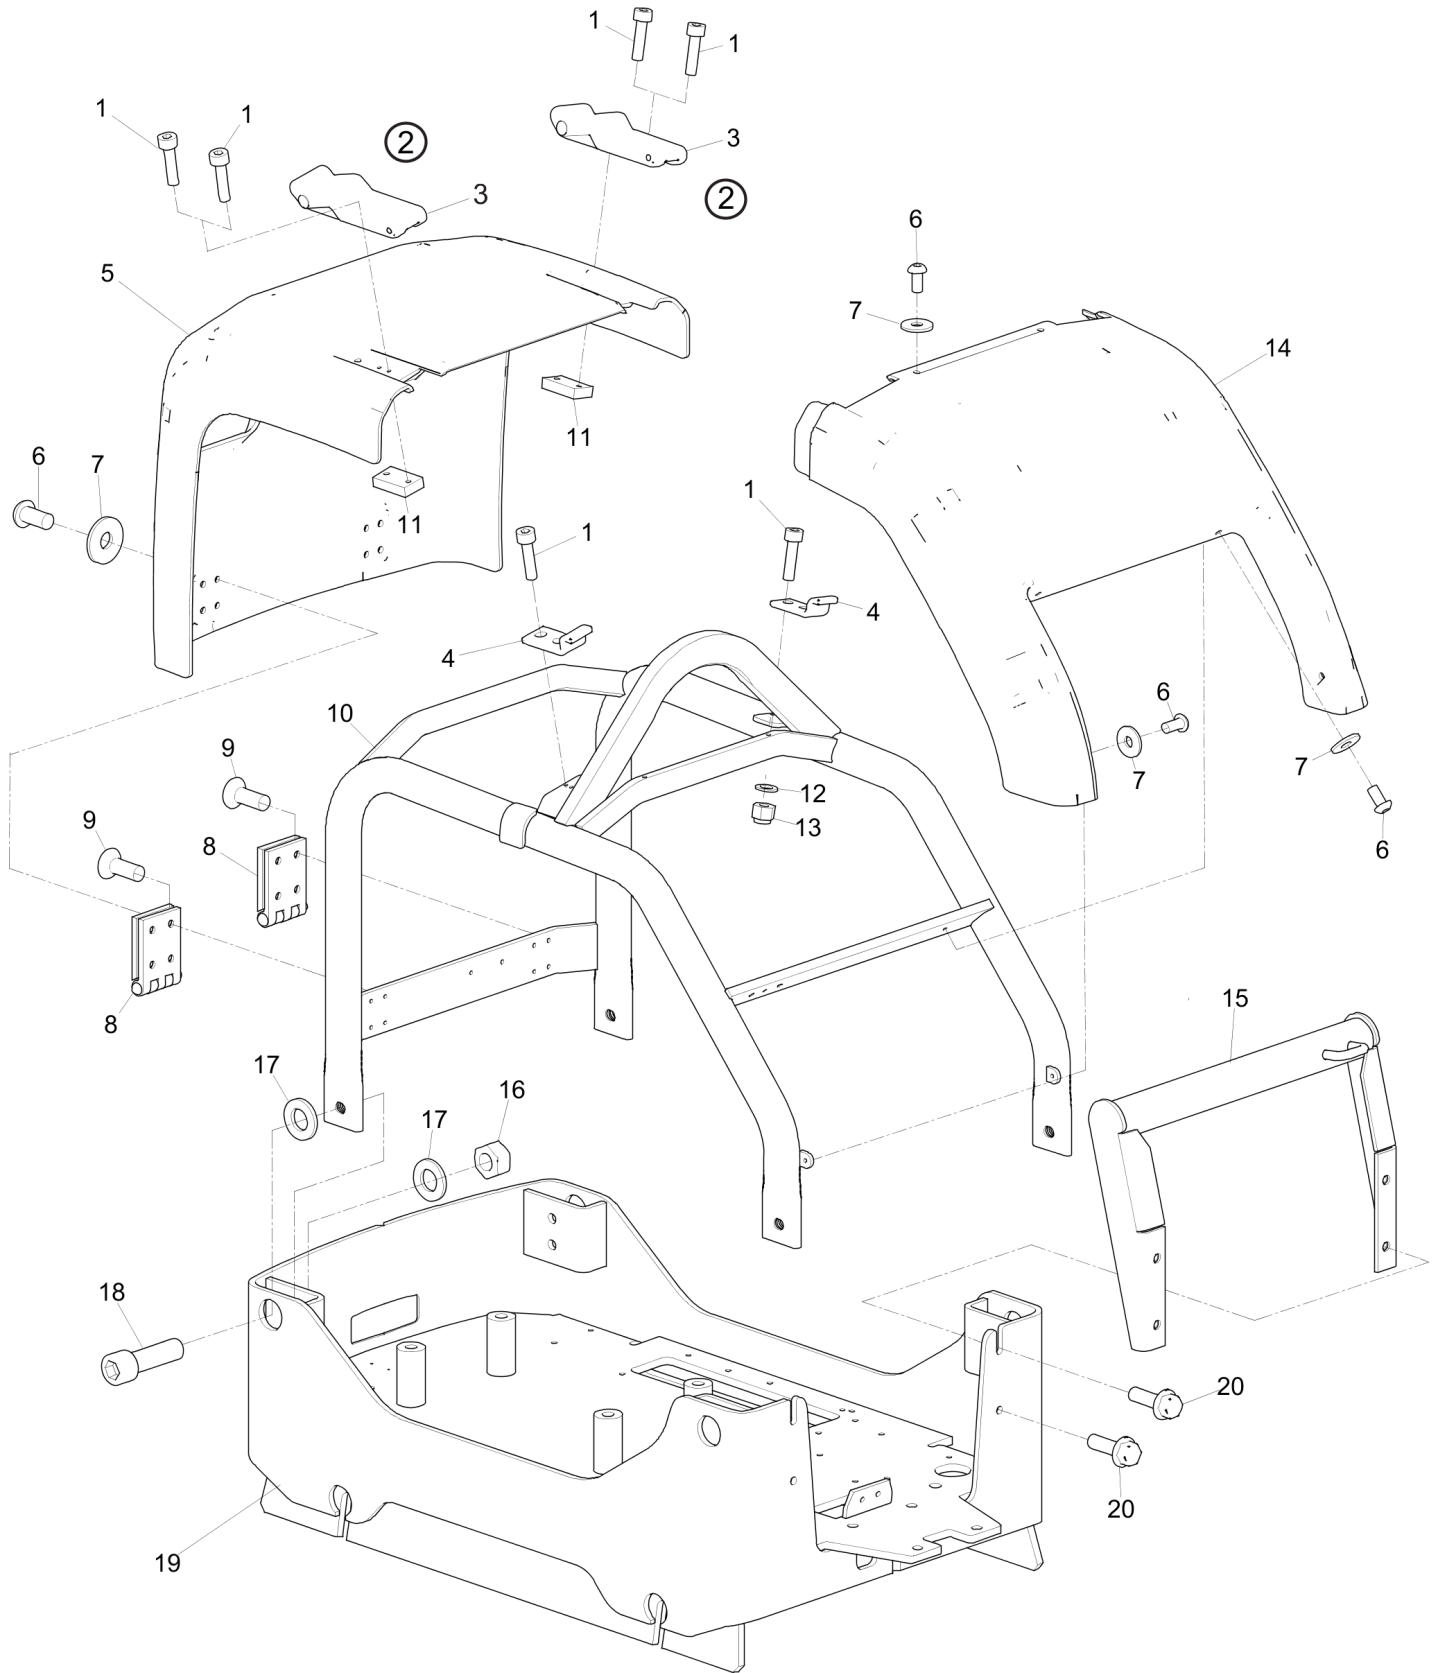

Spare parts list Frame and hoods

Refer to the Parts Online web page for most up-to-date information. The printed information might be outdated.

Item	Part No.	Name	Qty	L
1	0211117303	Hex socket screw	8	
2	4700388846	Latch, complete	2	
3	-	Hatch	1	
4	-	Lock	1	
5	4700397477	Front hood	1	
6	4700904650	Button head socket screw, M6x12	14	
7	4700904655	Washer, 6 x 18 x 2 mm, 0.24 x 0.71 x 0.08 in. 300 HV	14	
8	4700381882	Hinge	2	
9	4700904649	Screw	8	
10	3382014887	Safety frame	1	
11	4700387956	Lock plate	2	
12	0301231500	Washer DIN125	4	
13	0291110600	Lock nut M4	4	
14	3382014898	Rear hood	1	
15	3382014889	Crossbeam	1	
16	0261109210	Nut	4	
17	0301235800	Plain washer(A) 13 x 24 x 2.5	8	
18	0211196541	Unbrako screw	4	
19	3382014886	Engine plate	1	
20	0147300074	Screw, M8 x 25 mm 8.8 A2K	4