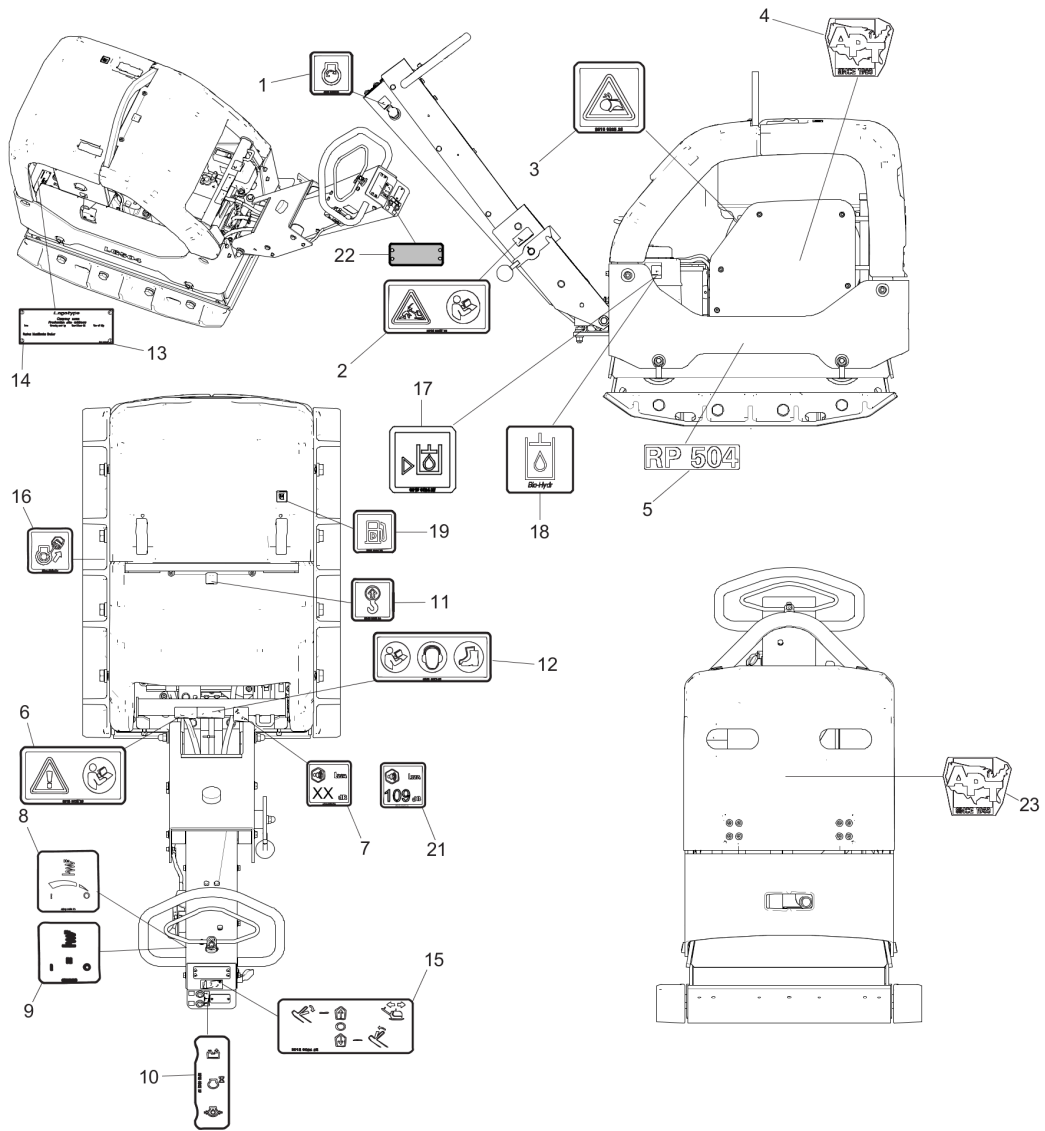

Spare parts list Labels

Refer to the Parts Online web page for most up-to-date information. The printed information might be outdated.

Item	Part No.	Name	Qty	L
1	8915002520	Label, electric engine start	1	
2	8915002523	Safety label, lock handle	1	
3	8915002526	Safety label, rotating V-belts	1	
4	3382012659	Apt logo	1	
5	8915300266	Model code RP504	1	
6	8915002529	Decal safety	1	
7	-	Label, noise level	1	
8	8915002521	Label, throttle control non EPA	1	
9	8915002530	Label, throttle control EPA	1	
10	8915002519	Label, charging, hour meter and engine oil pressure	1	
11	8915002528	label, lifting point	1	
12	8915002387	Safety label, read instructions, ear protection and safety boots	1	
13	-	Data plate (Not available separately)	1	
14	-	Screw M6 x 20 mm 8.8 A2K	4	
15	8915002525	Label, operator panel	1	
16	8915002527	Label, manual start	1	
17	8915002427	Label, hydraulic oil level	1	
18	4700904601	Decal biodegradable hydraulic oil	1	
19	8915002626	Label,fuel	1	
21	8915002524	Label sound level	1	
22	3382012413	Cover lid	1	
23	3382012660	Apt logo	1