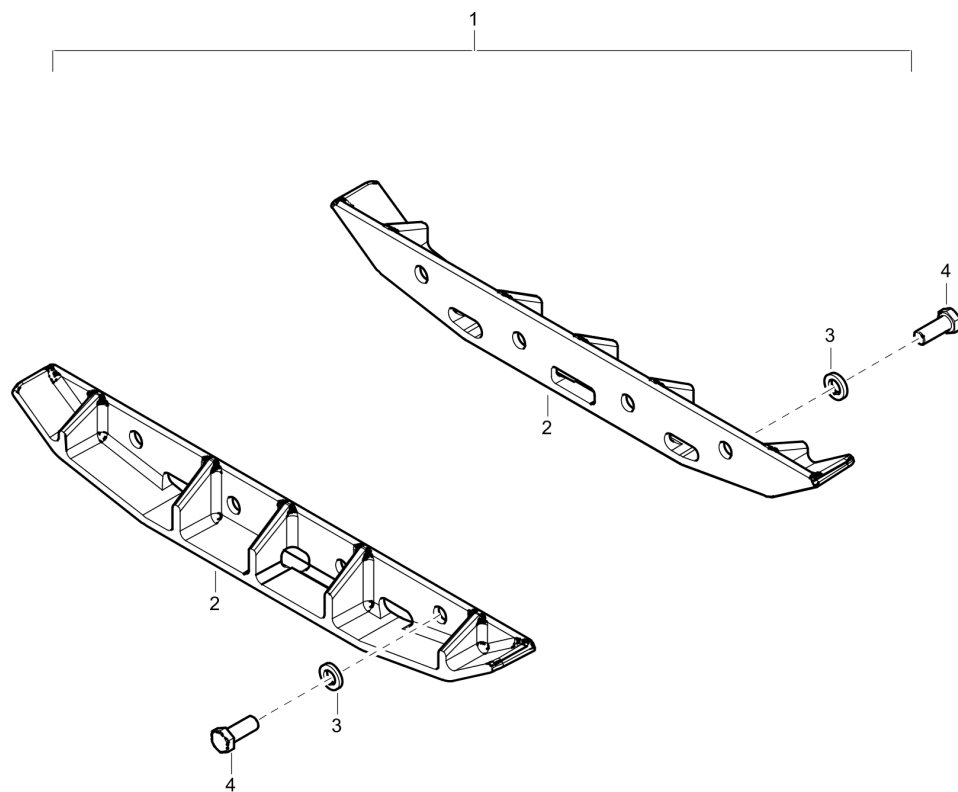

Service, repair and wear part kits Eccentric element repair kit

Item	Part No.	Name	Qty	L
-	3382100874	Eccentric element repair kit	1	
1	3382014176	Radial lip-type seal	1	
2	3382014138	Bearing	4	
3	4700928796	Ball bearing	2	
4	0335213500	Retaining ring	1	
5	0300027464	Washer	8	
6	0333520018	Lock washer	16	
7	0211125000	Hex socket screw	16	
8	0215001073	Hex. sock. screw varius head	8	
9	3382015645	O-ring	1	

Refer to the Parts Online web page for most up-to-date information. The printed information might be outdated.

This page intentionally left blank

Service, repair and wear part kits Extension plate kit 2 x 75 mm (2 x 2.95 in.)