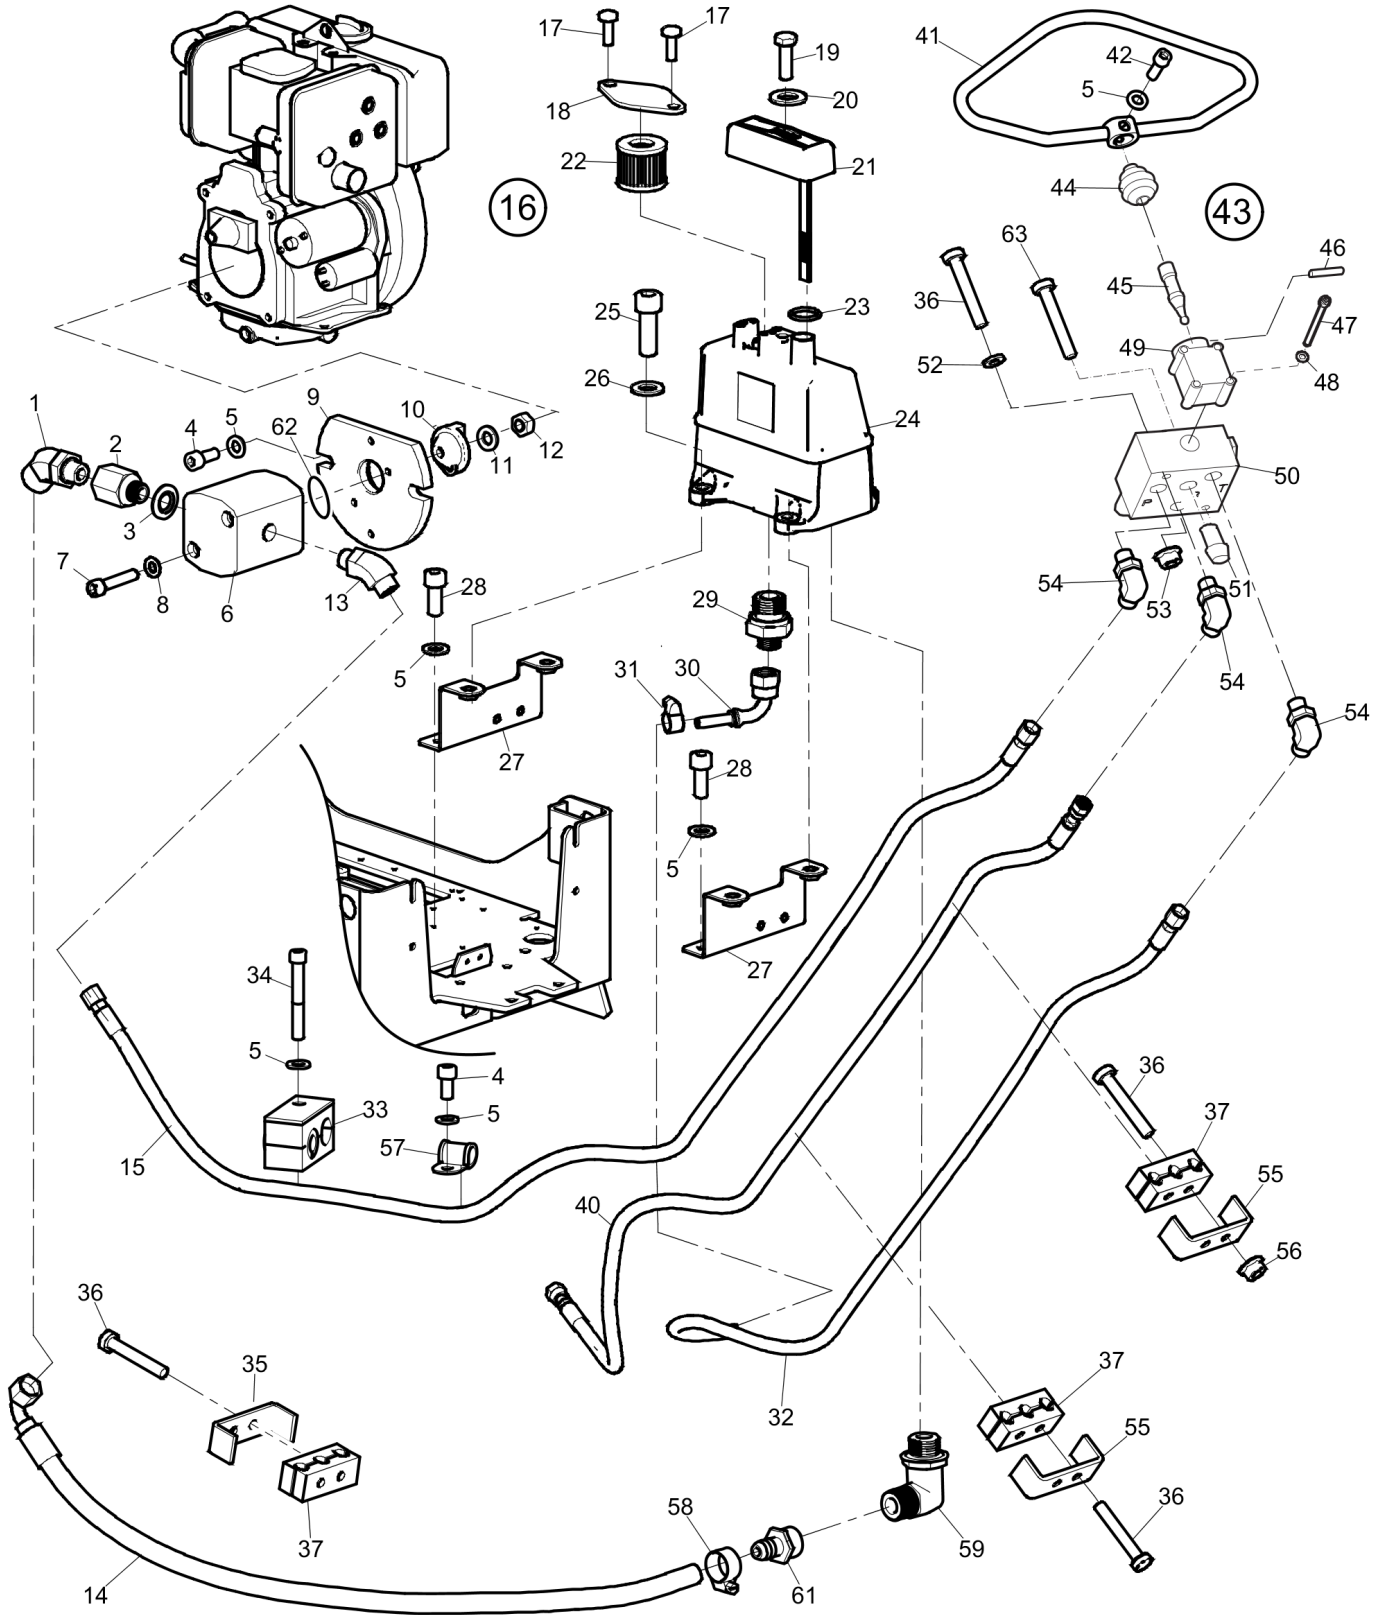

Spare parts list Hydraulic system

Refer to the Parts Online web page for most up-to-date information. The printed information might be outdated.

Item	Part No.	Name	Qty	L
1	0570704187	Elbow	1	
2	3390019900	Connection	1	
3	0661100025	Seal washer	1	
4	0211132303	Screw	3	
5	0301233500	Plain washer	9	
6	3382014349	Hydraulic pump	1	
7	0211121803	Hexagon socket head cap screw	2	
8	0301231800	Plain washer	2	
9	3382014239	Adapter	1	
10	3382014238	Coupling	1	
11	0301232100	Washer DIN125	2	
12	0266210800	Nut DIN934	1	
13	4700791415	Elbow 45, O-ring	1	
14	3382014297	Hydraulic hose	1	
15	3382014299	Hydraulic hose	1	
16	4700376677	Hydraulic oil tank, complete	1	
17	4700904960	Screw, K50 x 12 mm Type KX-PT	2	
18	4700381563	Holder	1	
19	4700500021	Screw, M8x25 mm 8.8 A2K	1	
20	4700904229	Washer, 8.4x 6x1.5 mm 300HV	1	
21	4700381385	Cover with oil dipstick	1	
22	4700381566	Air filter	1	
23	4700160110	O-ring	1	
24	-	Oil tank	1	
25	0211136303	Hex sock. screw	4	
26	0300027438	Washer	4	
27	3382012815	Bracket	2	
28	0211132203	Hex. head screw	4	
29	0570702539	Connection	1	
30	0570710005	Hose connection	1	
31	4700313108	Hose clamp	1	
32	3382012895	Hydraulic hose	1	
33	4700383458	Hose holder	1	
34	0211133203	Screw DIN912	1	
35	3382010182	Bracket	1	

Refer to the Parts Online web page for most up-to-date information. The printed information might be outdated.