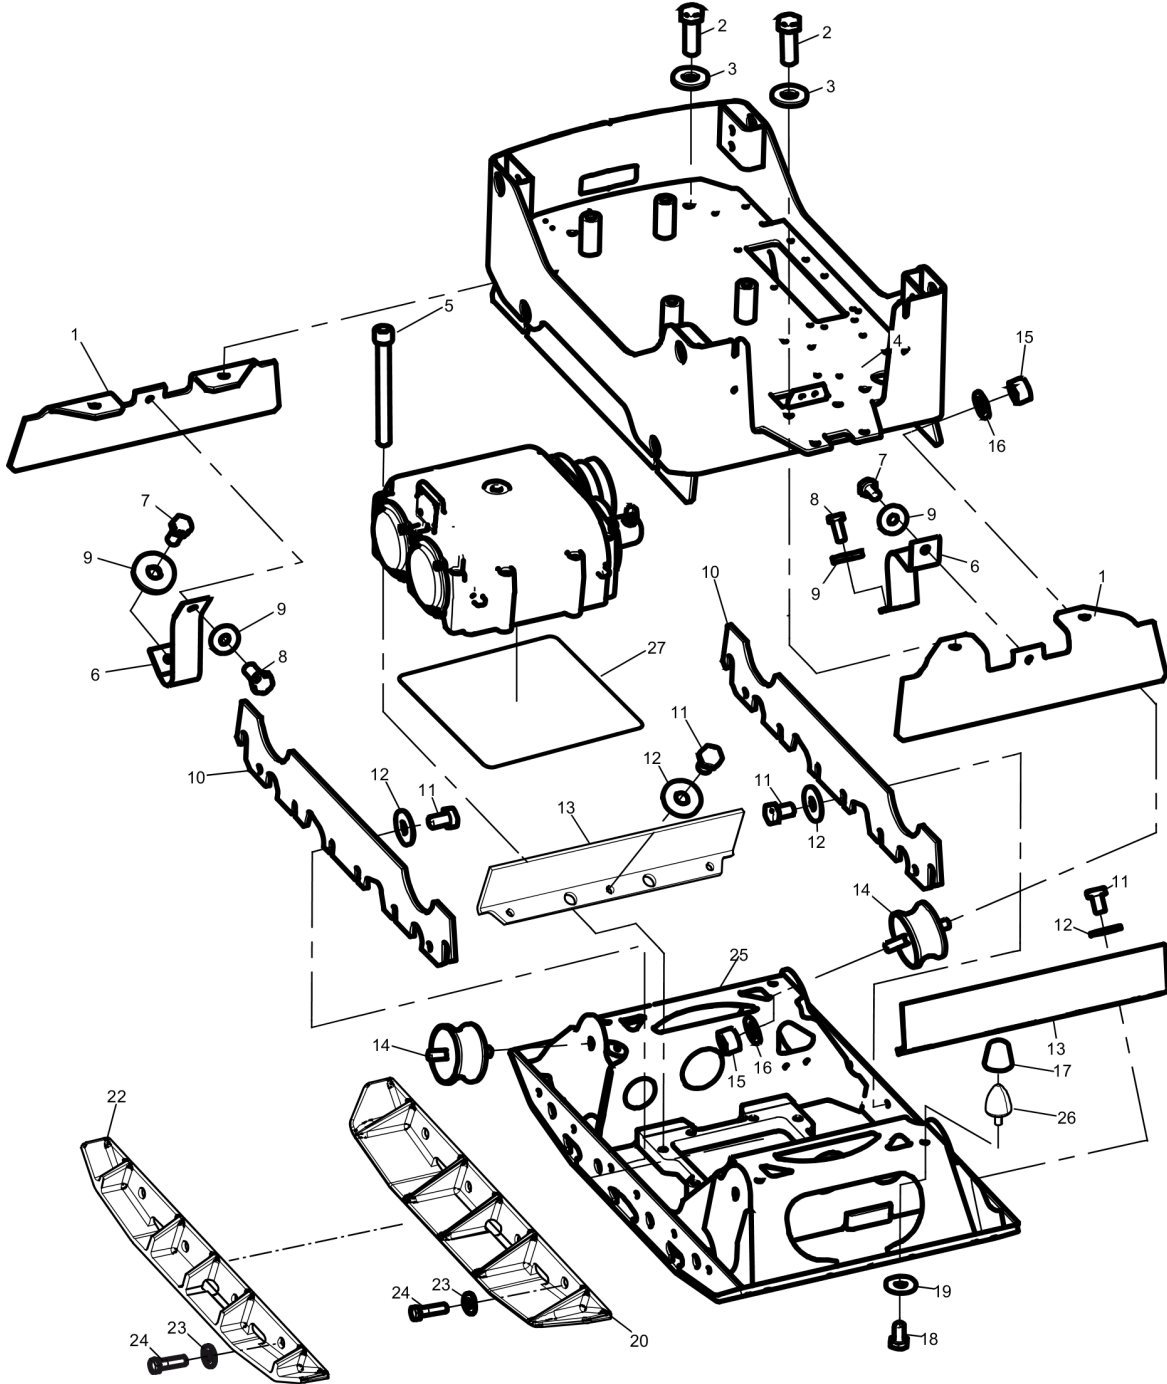

Spare parts list Ground plate installation

Refer to the Parts Online web page for most up-to-date information. The printed information might be outdated.

Item	Part No.	Name	Qty	L
1	3382014895	Cover	2	
2	0147140203	Screw	4	
3	4700904213	Steel Plain Washer	4	
4	3382014886	Engine plate	1	
5	0211196492	Hexagon socket head cap screw	10	
6	3382000150	Strap	2	
7	-	Screw M6 x 20 mm 8.8 A2K	2	
8	0147139803	Hex. head screw	2	
9	0303115900	Washer, 13x36x6 mm, 0.51x1.42x0.24 ". 300HV	4	
10	3382012993	Cover	2	
11	0147135903	Hexagon bolt	18	
12	0300027417	Washer	18	
13	3382012854	Cover	2	
14	3382014568	Shock absorber	4	
15	0266211400	Hexagon nut	8	
16	0301237800	Plain washer	8	
17	3382014282	Rubber stop	4	
18	4700900486	Screw	4	
19	4700928441	Washer, 21 x 45 mm	4	
20	3382014937	Extension plate, 150 mm	2	
22	3382014938	Extension plate, 75 mm	2	
23	0147155103	Screw DIN933	8	
24	0333050008	Steel plain washer 21x36x6	8	
25	3382012989	Frame	1	
26	3382011933	Rubber buffer	1	
27	3382015645	O-ring	1