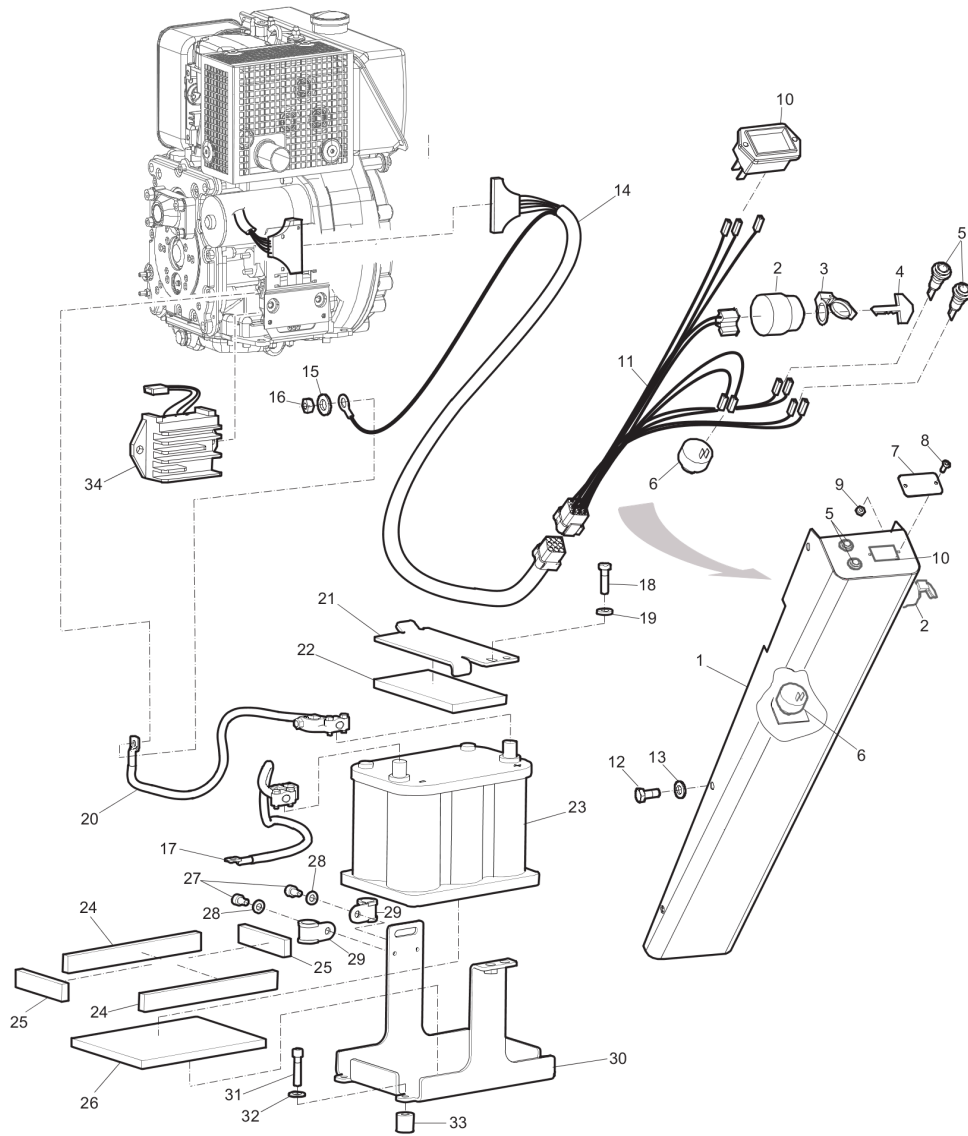

Spare parts list Electric equipment

Refer to the Parts Online web page for most up-to-date information. The printed information might be outdated.

Item	Part No.	Name	Qty	L
1	4700378223	Cover	1	
2	4700238158	Ignition switch	1	
3	4700904428	Cover, ignition	1	
4	4700238236	Ignition key	1	
5	4700791058	Diode lamp	2	
6	4700385599	Buzzer	1	
7	4700376867	Cover	1	
8	4700903658	Screw M5x10	2	
9	4700928927	Lock nut	2	
10	-	Hour meter	1	A
11	4700378225	Cable harness	1	
12	4700500019	Hexagon screw	7	
13	4700904229	Washer, 8.4x 6x1.5 mm 300HV	7	
14	4700282727	Cable harness	1	
15	-	Nut	1	
16	-	Washer	1	
17	3382014678	Battery cable (+)	1	
18	0147136403	Screw	1	
19	0300013022	Washer	1	
20	4700281202	Battery cable (-)	1	
21	3382012765	Holder	1	
22	4700384612	Insulation	1	
23	4700394643	Battery	1	
24	3382014332	Insulation	2	
25	3382014333	Insulation	2	
26	3382012839	Insulation	1	
27	0211124303	Screw M6x10 ISO 4762	2	
28	0301232100	Washer DIN125	2	
29	0346100203	Clamp	2	
30	3382012763	Battery holder	1	
31	0147132203	Hex. head screw	4	
32	0301233500	Plain washer	4	
33	3382014603	Spacer sleeve	4	
34	4700945607	Charging relay	1	

Refer to the Parts Online web page for most up-to-date information. The printed information might be outdated.