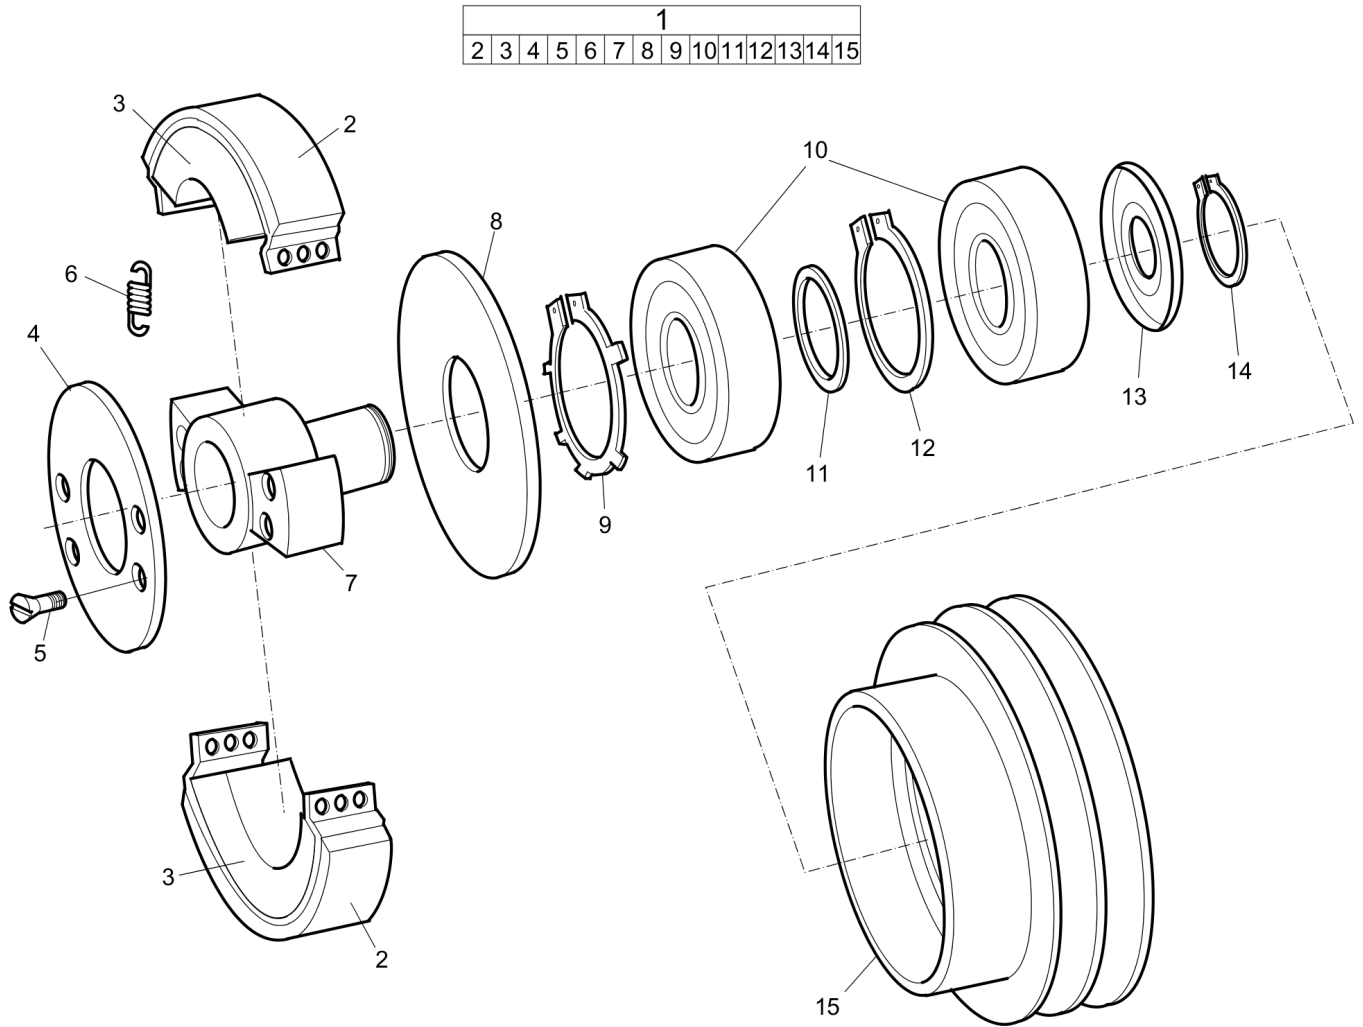

Spare parts list Centrifugal clutch

Refer to the Parts Online web page for most up-to-date information. The printed information might be outdated.

Item	Part No.	Name	Qty	L
1	4812070288	Centrifugal clutch, complete	1	
2	4700939359	Clutch lining	2	
3	4700939358	Weight	2	
4	4700939360	Cover	1	
5	4700939361	Screw	4	
6	4700421246	Spring	4	
7	4700939357	Hub	1	
8	4700939362	Cover	1	
9	4700939363	Lock washer	1	
10	3382100008	Ball bearing	2	
11	4700939356	Washer	1	
12	4700938725	Retaining ring	1	
13	4700938727	Nilos ring	1	
14	4700938726	Snap ring	1	
15	4700939355	V-belt pulley	1	

Refer to the Parts Online web page for most up-to-date information. The printed information might be outdated.