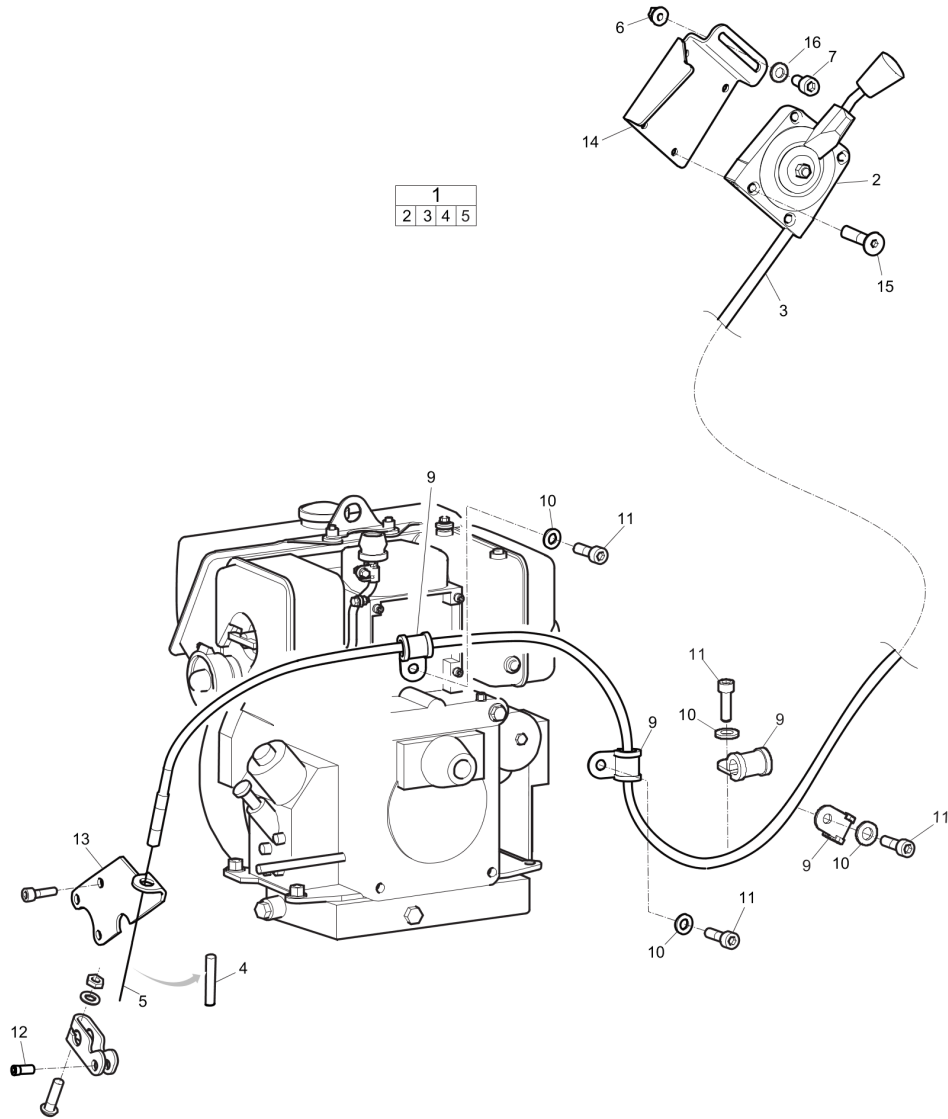

Spare parts list Non EPA throttle control

Refer to the Parts Online web page for most up-to-date information. The printed information might be outdated.

Item	Part No.	Name	Qty	L
1	4700393319	Throttle control	1	A
2	4700397114	Throttle handle	1	
3	4700393319	Throttle control	1	
4	4700393319	Throttle control	1	
5	4700393319	Throttle control	1	
6	4700902285	Nut	1	
7	4700508025	Screw, M6x20 mm 8.8 A2K	1	
9	4700921065	Clamp	5	
10	0301232100	Washer DIN125	5	
11	0211124403	Screw	4	
12	4700281236	Nipple	1	
13	4700281228	Bracket	1	
14	4812070115	Throttle control bracket	1	
15	4700904747	Screw	4	
16	4700904228	Washer 6,4x12x1,5	1