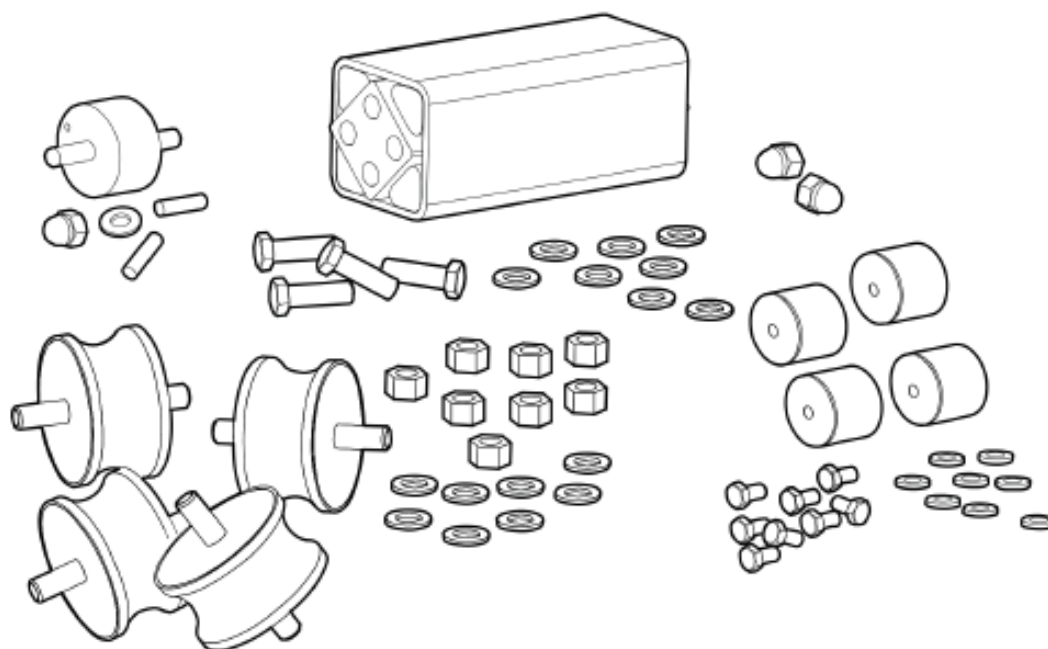

Service, repair and wear part kits Shock absorber repair kit

Refer to the Parts Online web page for most up-to-date information. The printed information might be outdated.

Item	Part No.	Name	Qty	L
-	3382100581	Shock absorber repair kit	1	
1	0266211400	Hexagon nut	8	
2	0301237800	Plain washer	8	
3	3382010490	Shock absorber	4	
4	0147135903	Hexagon bolt	8	
5	0300027438	Washer	8	
6	3382010492	Shock absorber	1	
7	0147140303	Hex. head screw	4	
8	4700904703	Plain washer 13x24x4 mm	8	
9	0291112822	Lock nut	4	
10	4700281431	Shock absorber	1	
11	0108123600	Spirol pin	2	
12	4700581012	Nut	1	
13	0300013022	Washer	2	
14	0266211100	Nut hexagon	1