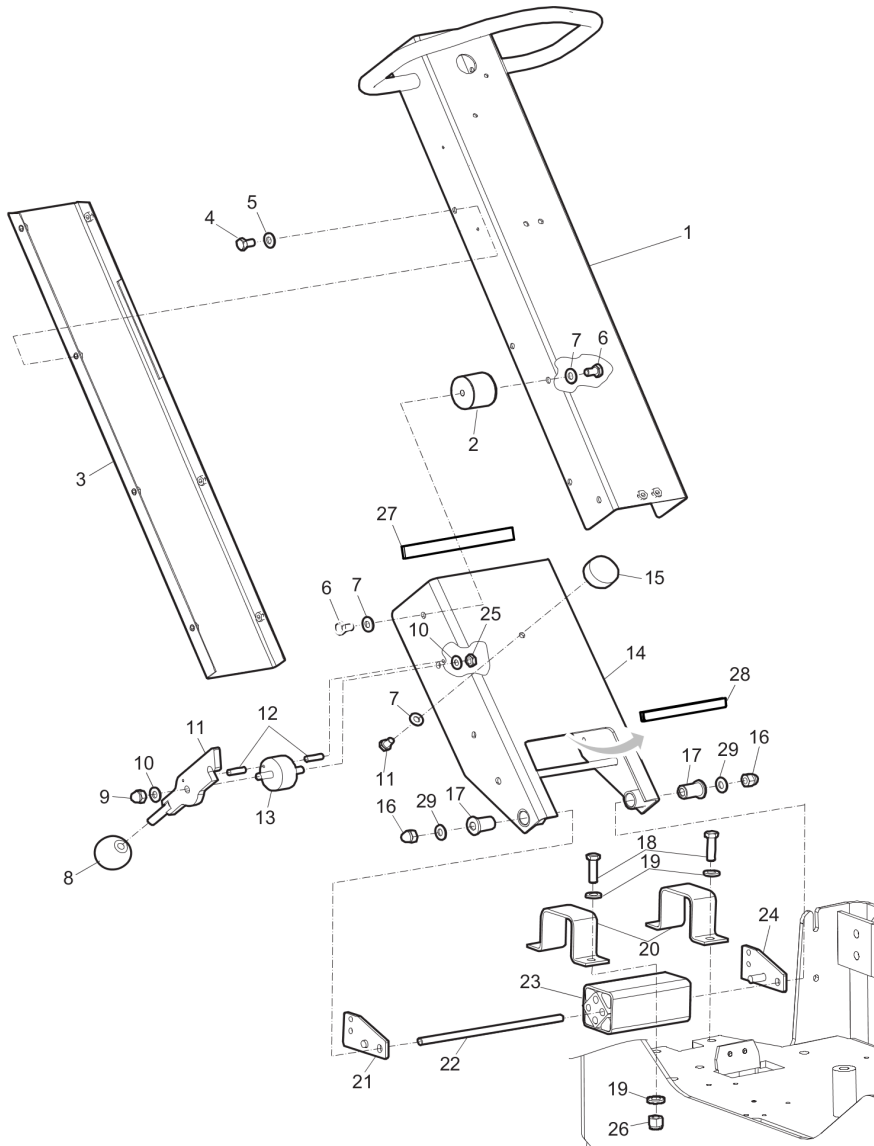

Spare parts list Handle

Refer to the Parts Online web page for most up-to-date information. The printed information might be outdated.

Item	Part No.	Name	Qty	L
1	3382012558	Handle	1	
2	3382010490	Shock absorber	4	
3	4700377312	Cover	1	
4	4700500019	Hexagon screw	8	
5	4700904229	Washer, 8.4x 6x1.5 mm 300HV	8	
6	4700500043	Screw M10x16	9	
7	0300027438	Washer	9	
8	4700281382	Ball knob M12, D= 50mm	1	
9	4700581012	Nut	1	
10	0300027438	Washer	2	
11	4700282724	Hook	1	
12	0108123600	Spirol pin	2	
13	4700281431	Shock absorber	1	
14	3382012557	Handle bracket	1	
15	4700281804	Rubber stop	1	
16	4700581013	Nut, M12	2	
17	3382010495	Bushing	2	
18	0147140303	Hex. head screw	4	
19	4700904703	Plain washer 13x24x4 mm	8	
20	3382010496	Clamp	2	
21	3382010493	Retainer, right	1	
22	3382010491	Stud	1	
23	3382010492	Shock absorber	1	
24	3382010494	Retainer, left	1	
25	4700570006	Hex. nut	1	
26	0291112822	Lock nut	4	
27	4700926911	Rubber strip	1	
28	4700902379	Edge trim	1	
29	3315019508	Lock washer	12