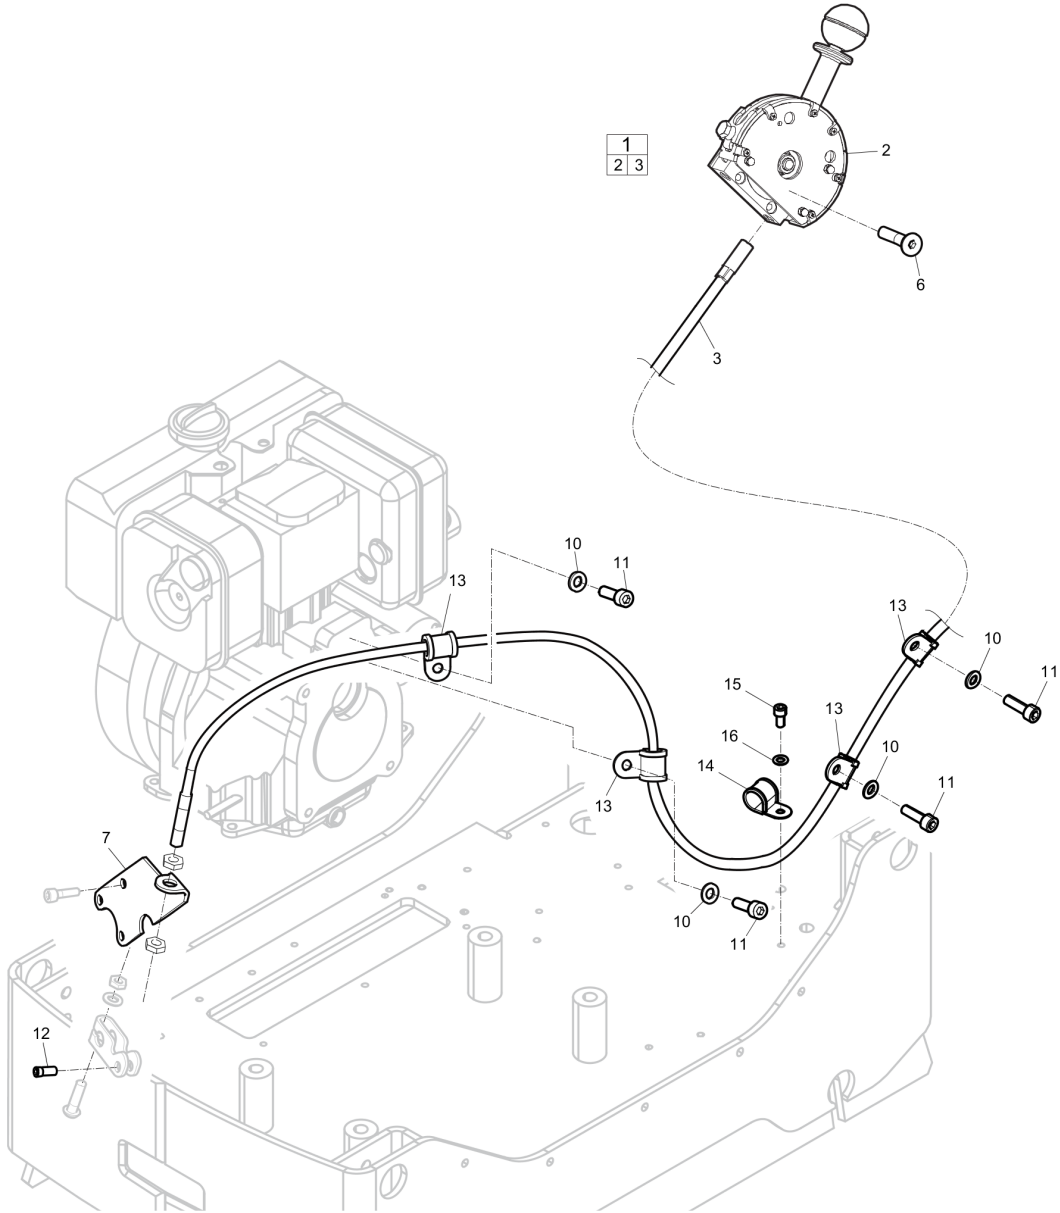

Spare parts list Throttle control, EPA version

Refer to the Parts Online web page for most up-to-date information. The printed information might be outdated.

Item	Part No.	Name	Qty	L
1	3382012121	Throttle control	1	A
2	-	Throttle handle	1	
3	3382100297	Cable	1	
6	4700904747	Screw	4	
7	4700281228	Bracket	1	
10	0301232100	Washer DIN125	4	
11	0211124703	Hex sock. screw	4	
12	4700281236	Nipple	1	
13	4700921065	Clamp	4	
14	4700960727	Clamp	1	
15	0211132203	Hex. head screw	1	
16	0301233500	Plain washer	1