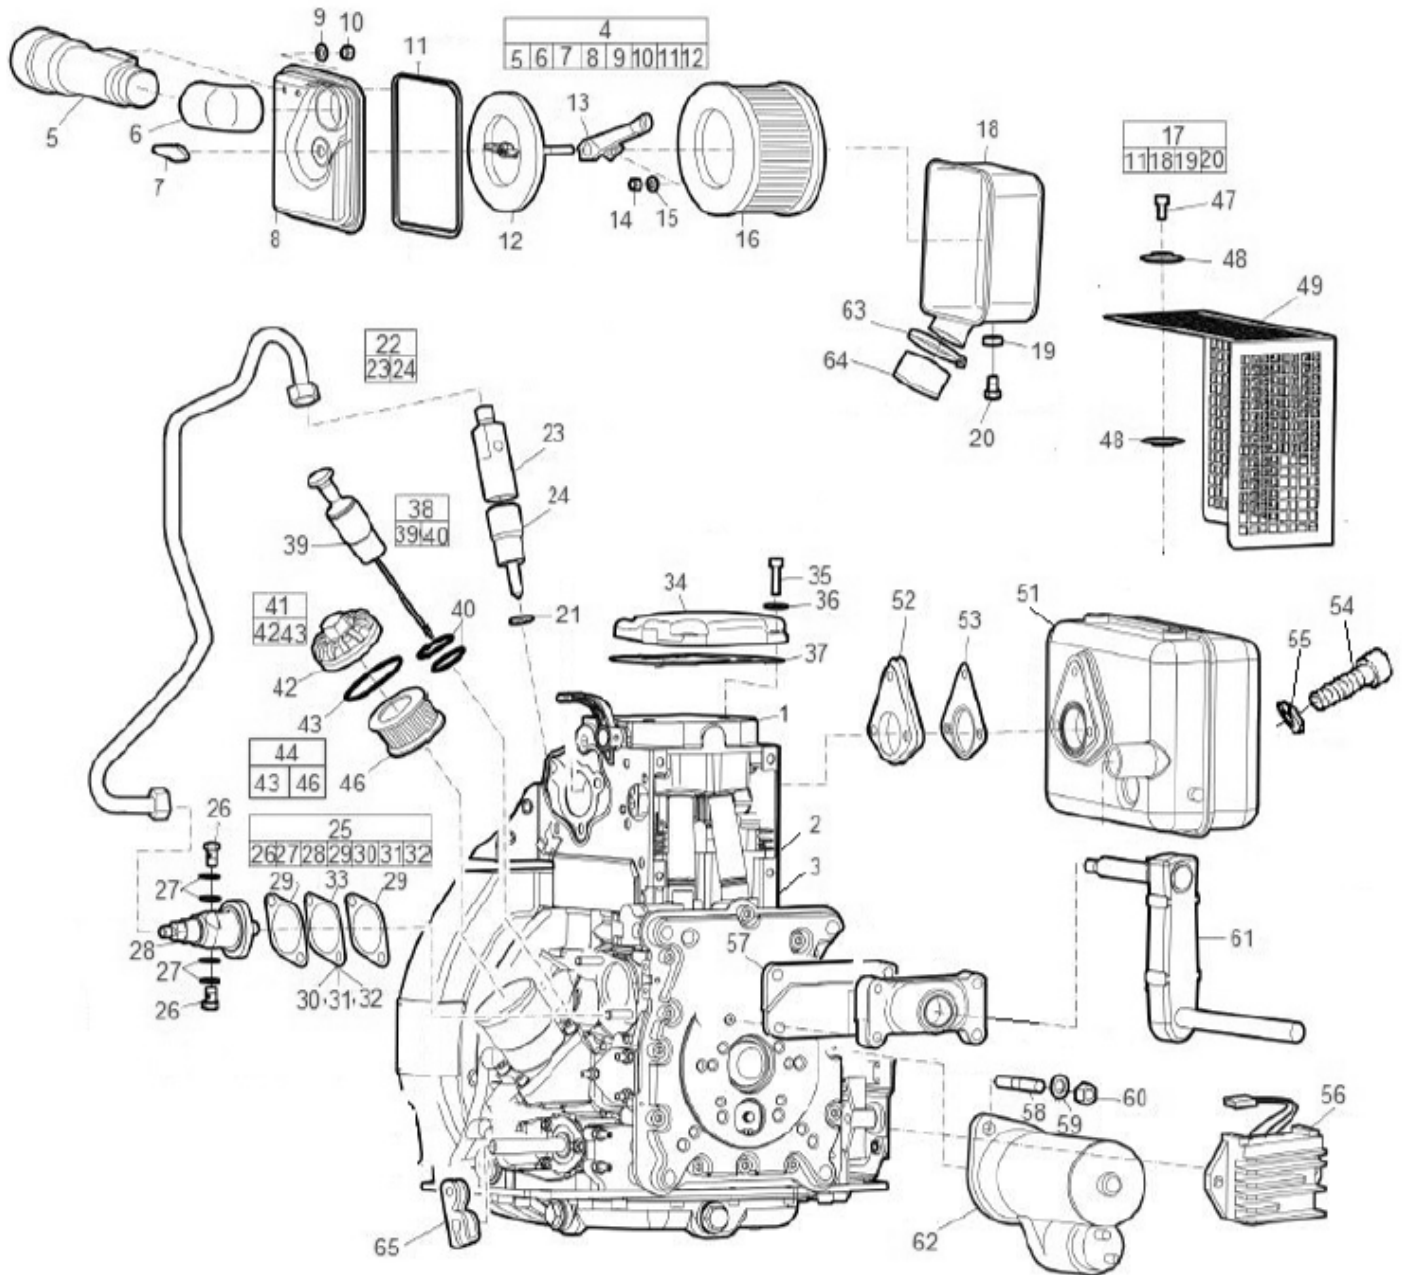

Spare parts list Engine

Refer to the Parts Online web page for most up-to-date information. The printed information might be outdated.

Item	Part No.	Name	Qty	L
1	3382014348	Engine, complete, Hatz 1D81Z electric start,	1	
2	3382015173	Engine, EPA	1	
3	3382014616	Engine, Manual	1	
4	3382100249	Air filter cover complete	1	
5	4700239883	Cyclone	1	
6	4700239882	Elbow	1	
7	4700937017	Nut	1	
8	-	Injector part	1	
9	3382015185	Washer	2	
10	3382015186	Nut	2	
11	4700239526	Gasket	1	
12	3382100235	Holder	1	
12	3382100235	Holder	1	
13	3382015187	Bracket	1	
14	3382015170	Nut, M8	2	
15	3382015169	Washer, M8	2	
16	3382015749	Air Filter	1	
11	4700239526	Gasket	1	
17	4700239516	Housing	1	
11	4700239526	Gasket	1	
18	-	Housing	1	
19	4700239533	Washer	1	
19	4700239533	Washer	1	
20	4700239534	Screw	1	
20	4700239534	Screw	1	
21	3382015256	Gasket	1	
22	3382100237	Injector Complete	1	
23	-	Injector part	1	
23	-	Injector part	1	
24	3382100237	Injector Complete	1	
24	3382100238	Nozzle	1	
25	4700950148	Injector pump, complete	1	
26	3382100241	Banjo screw	2	
26	3382100241	Banjo screw	2	
27	3382100242	Gasket	4	

Refer to the Parts Online web page for most up-to-date information. The printed information might be outdated.