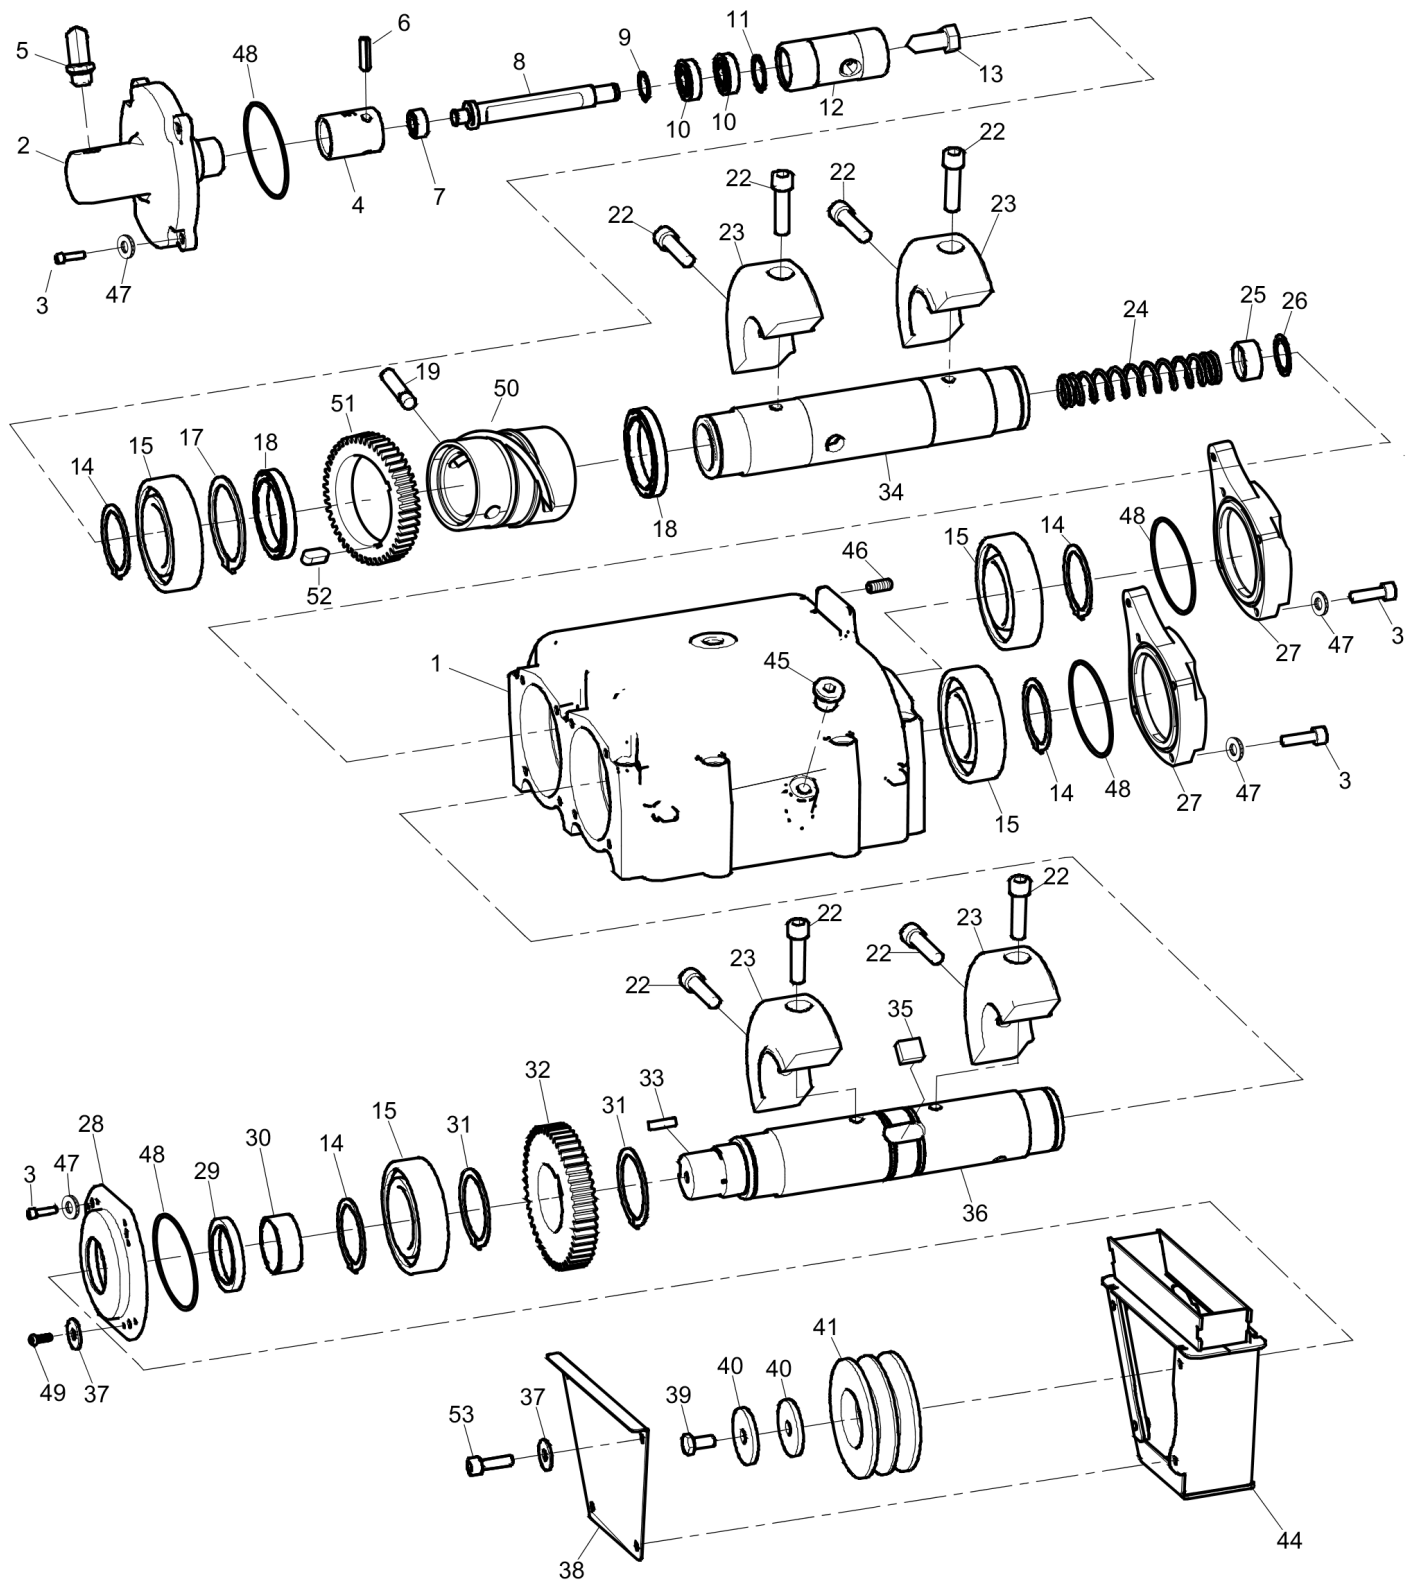

Spare parts list Eccentric element

Refer to the Parts Online web page for most up-to-date information. The printed information might be outdated.

Item	Part No.	Name	Qty	L
1	3382012606	Eccentric housing	1	
2	3382012040	Hydraulic cylinder	1	
3	0211125000	Hex socket screw	16	
4	4812070043	Piston	1	
5	4700792272	Elbow 90 orfs	1	
6	0108132400	Spring pin, Ø6 x 20 mm DIN 1481	1	
7	3382014188	Sealing	1	
8	3382013002	Piston rod	1	
9	4700150003	Retaining ring for shaft	1	
10	3382014140	Ball bearing	2	
11	4700151043	Retaning ring for hole 28	1	
12	3382013003	Piston	1	
13	4700381443	Screw	1	
14	4700150033	Retaining ring	4	
15	3382014138	Bearing	4	
17	4700150035	Snap ring	1	
18	4700928796	Ball bearing	2	
19	3382014460	Pin	1	
22	0211140403	Hex. socket head capscrew	8	
23	3382012625	Eccentric weight	4	
24	3382014139	Spring	1	
25	4700280448	Stop	1	
26	4700928787	Retaining ring	1	
27	3382014463	Cover	2	
28	3382015329	Cover	1	C
29	3382014176	Radial lip-type seal	1	
30	4700928795	Sleeve	1	
31	4700150020	Retaining ring for shaft	2	
32	3382012027	Gear	1	
33	4700350029	Feather key	1	
34	3382012626	Eccentric shaft	1	
35	3382014774	Key	1	
36	3382012043	Eccentric shaft	1	
37	0300027464	Washer	12	
38	3382015331	Belt cover, hatch	1	B

Refer to the Parts Online web page for most up-to-date information. The printed information might be outdated.