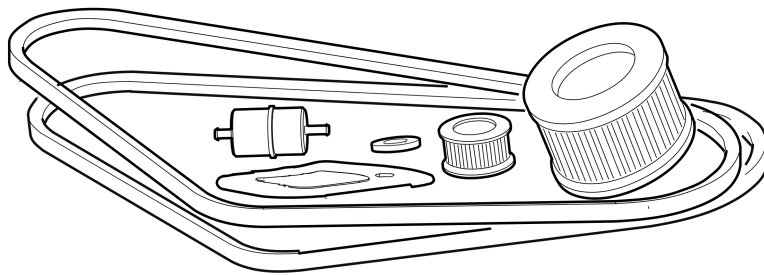

Preventative Maintenance Kits Start Up Kit

Item	Part No.	Name	Qty	L
1	3382100659	Start Up Kit	1	
2	3382100611	500 Hours Service Kit / 12 Months Service Kit	1	
3	3382015748	Oil filter	1	
4	3382015753	Product label	1	
5	3382015749	Air Filter	1	
6	4700381566	Air filter	1	
7	3382014951	V-belt	2	
8	3382100573	Every 250 hours / six months	1	
9	3382015748	Oil filter	1	
10	3382015753	Product label	1	
11	3382015749	Air Filter	1	
12	9234001203	Cobra & compactor Impact-OIL 1L	2