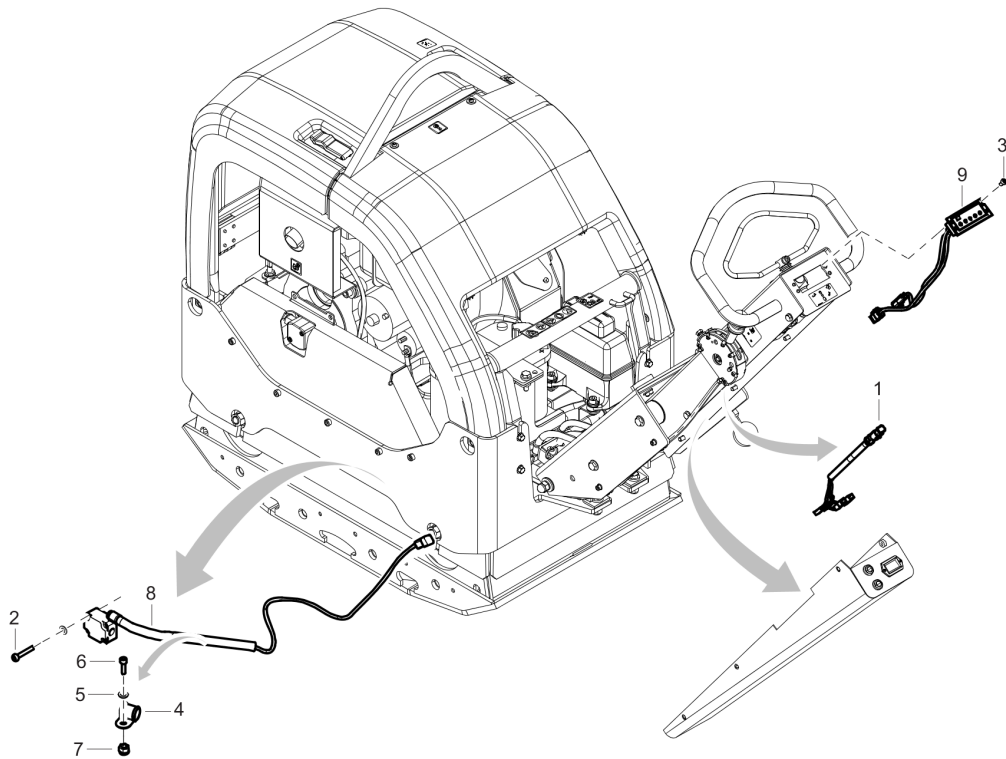

Service, repair and wear part kits   **Compaction Indicator Kit**

Refer to the Parts Online web page for most up-to-date information. The printed information might be outdated.

Item	Part No.	Name	Qty	L
-	3382100627	Compaction Indicator Kit	-	
1	3382012189	Wiring Harness	1	
2	0211125003	Screw, M6x30, 8.8	4	
3	4700903658	Screw M5x10	4	
4	4700904346	Pipe clamp covered	3	
5	0301232100	Washer DIN125	5	
6	0211196477	Hex. sock. Screw	3	
7	0291112815	Nut	2	
-	3382014830	Compaction indicator kit	-	
8	-	Measure unit	1	
9	-	Compaction meter	1