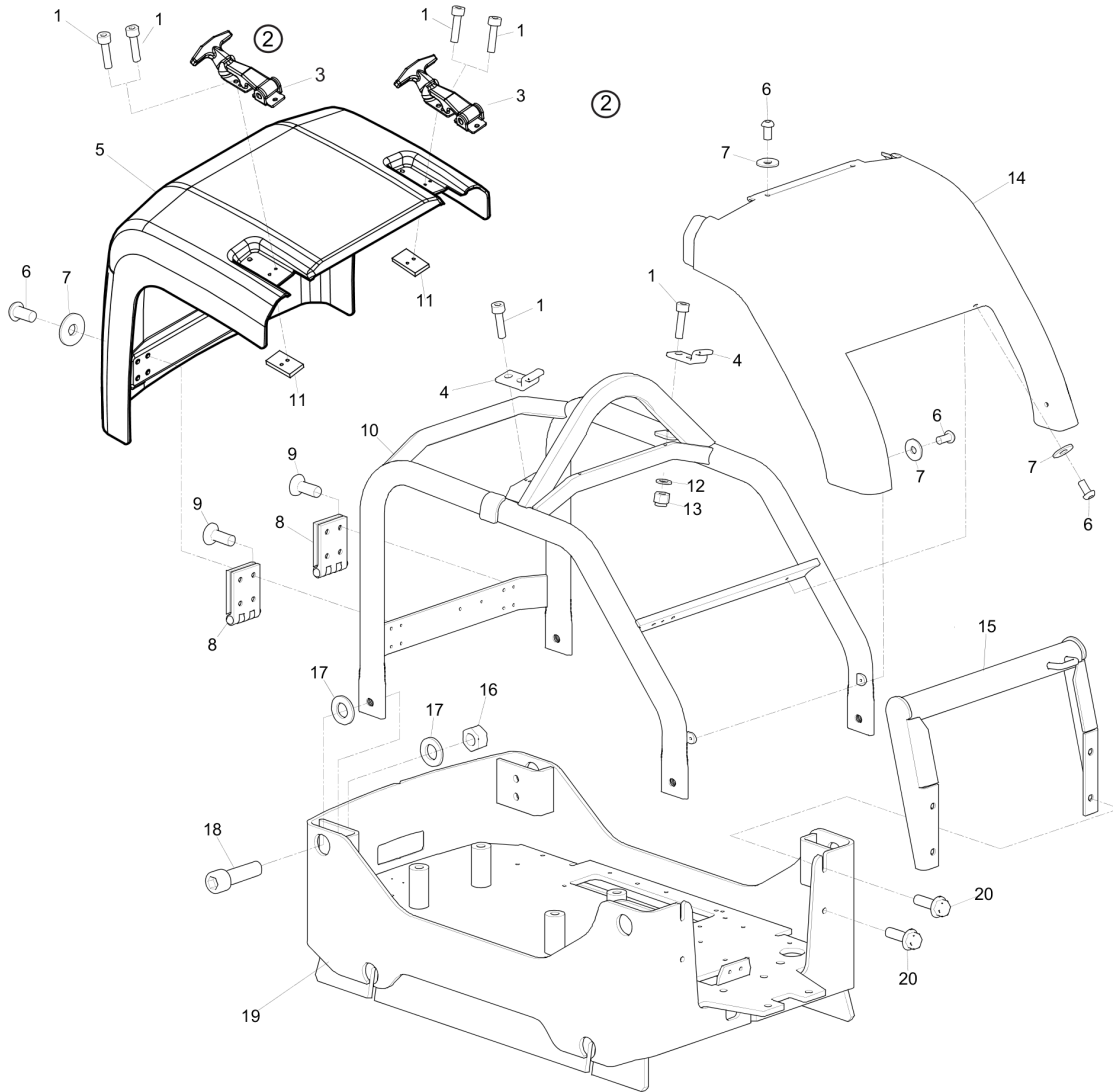

Spare parts list Frame and hoods

Refer to the Parts Online web page for most up-to-date information. The printed information might be outdated.

Item	Part No.	Name	Qty	L
1	4700508022	Hexagon socket head cap screw	8	
2	3382015367	Latch	2	
3	-	Hatch	1	
4	-	Lock	1	
5	4700397477	Front hood	1	
6	4700904650	Button head socket screw, M6x12	8	
7	4700904655	Washer, 6 x 18 x 2 mm, 0.24 x 0.71 x 0.08 in. 300 HV	14	
8	4700381882	Hinge	2	
9	4700904649	Screw	8	
10	3382014887	Safety frame	1	
11	3382015298	Lock plate	2	
12	4700904698	Plain washer	4	
13	4700923976	Lock nut	4	
14	3382014898	Rear hood	1	
15	3382014889	Crossbeam	1	
16	0261109210	Nut	4	
17	0301235800	Washer	8	
18	0211196541	Unbrako screw	4	
19	3382014886	Engine plate	1	
20	0147300072	Screw, M8 x 20 mm 8.8 A2K	4