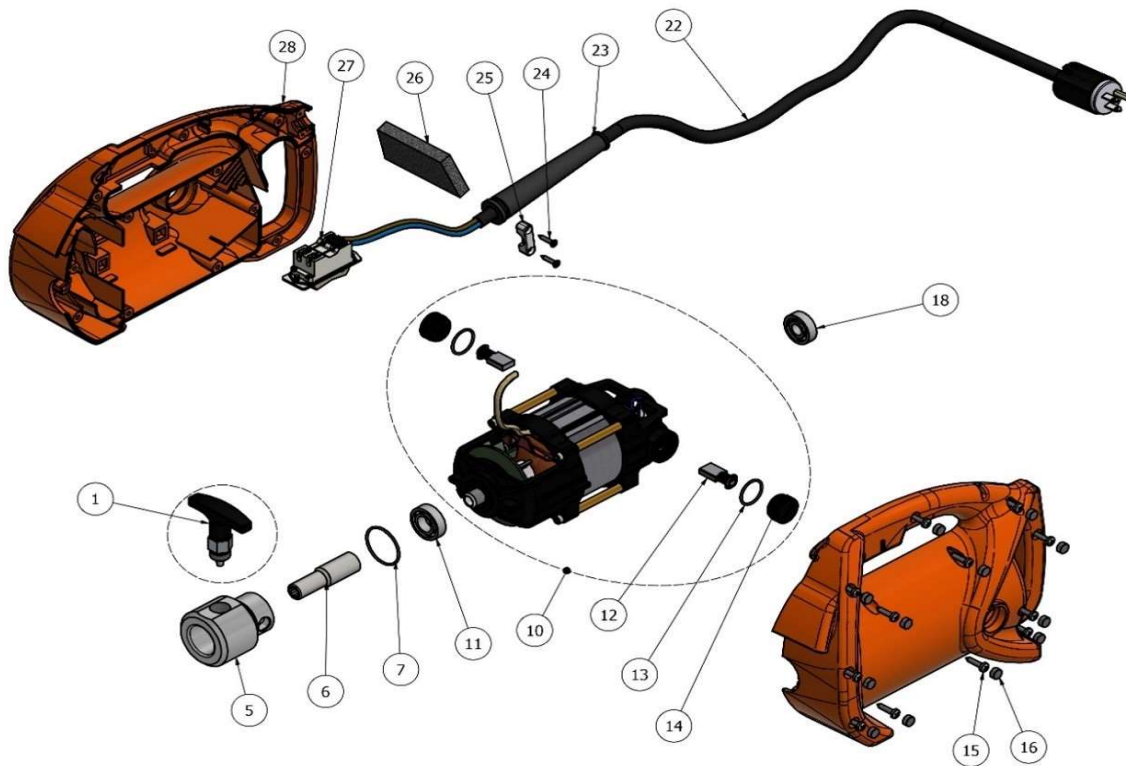

CONCRETE VIBRATOR SCHEMATIC
VP-225, VW-225

No.	Wacker	Patron	Description	Qty
1	PA-V97853		PIN & HANDLE ASSEMBLY	1
5	PA-V97830		CASING ADAPTER	1
6	PA-V96035	PA-V97836	CORE ADAPTER	1
7	PA-V101894		O-RING 36x2	1
10	PA-V97823	PA-V97822	MOTOR 115V	1
11	PA-V101203		FRONT BEARING 6201 2Z	1
12	PA-V103659		CARBON BRUSH (EA)	2
13	PA-V101900		O-RING BRUSH HOLDER CAP 18x2.5	2
14	PA-V97804		BRUSH CAP	2
15	PA-V102543		SELF-TAPPING SCREW 4.8x22 DIN 7981	12
16	PA-V96214		HANDLE BOLT CAP	12
18	PA-V101160		REAR BEARING 6003 2Z*	1
22	PA-V97817		POWER CORD & PLUG	1
23	PA-V97850		CABLE PROTECTOR SOOW 3/14	1
24	PA-V102541		SELF-TAPPING SCREW 3.9x22 DIN 7982	2
25	PA-V96210		CABLE CLAMP	1
26	PA-V97810		AIR FILTER	1
27	PA-V103807		SWITCH	1
28	PA-V97801	PA-V97857	OUTER HOUSING	1