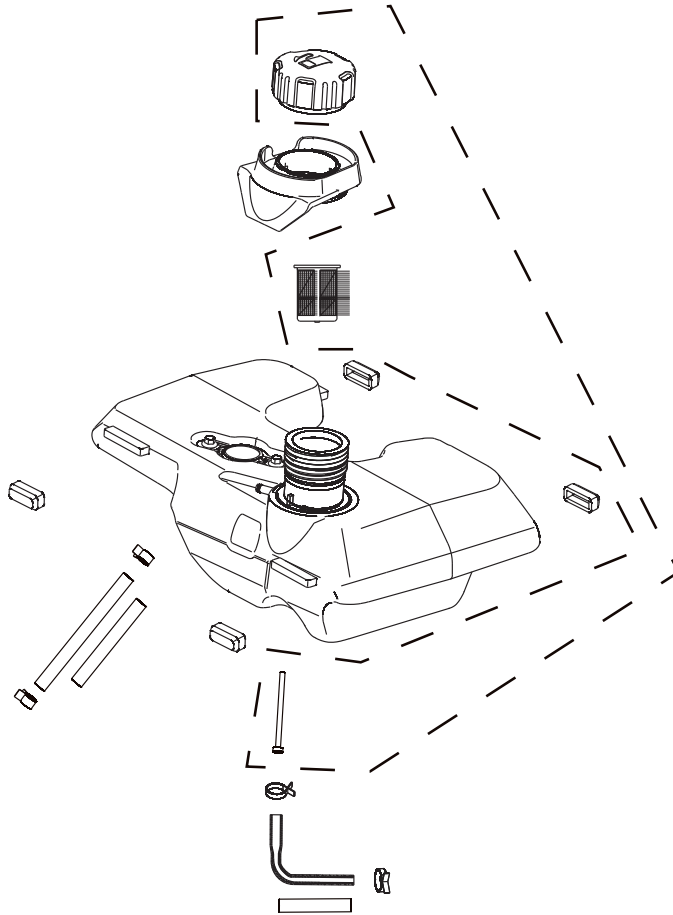

FUEL TANK COMPONENTS

REF #	DESCRIPTION	QTY	PART #
1	TANK CAP, FUEL FILTER, FILT TIP	1	PA-P85561050