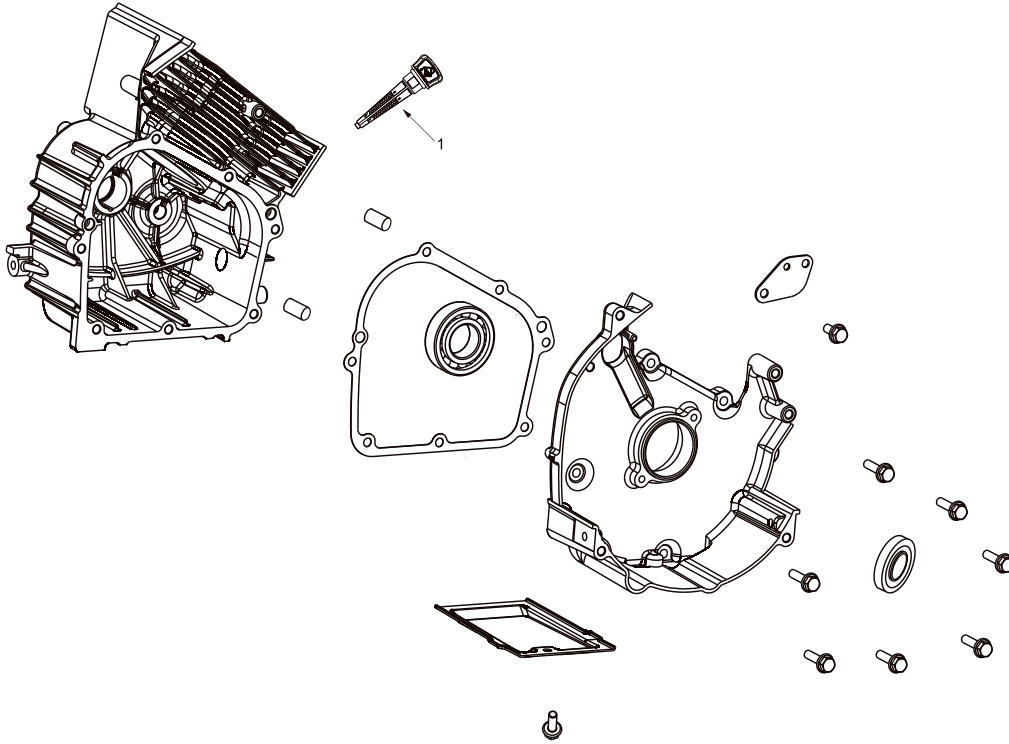

CRANKCASE

REF #	DESCRIPTION	QTY	PART #
1	MAGNETIC DIPSTICK	1	PA-P85561043