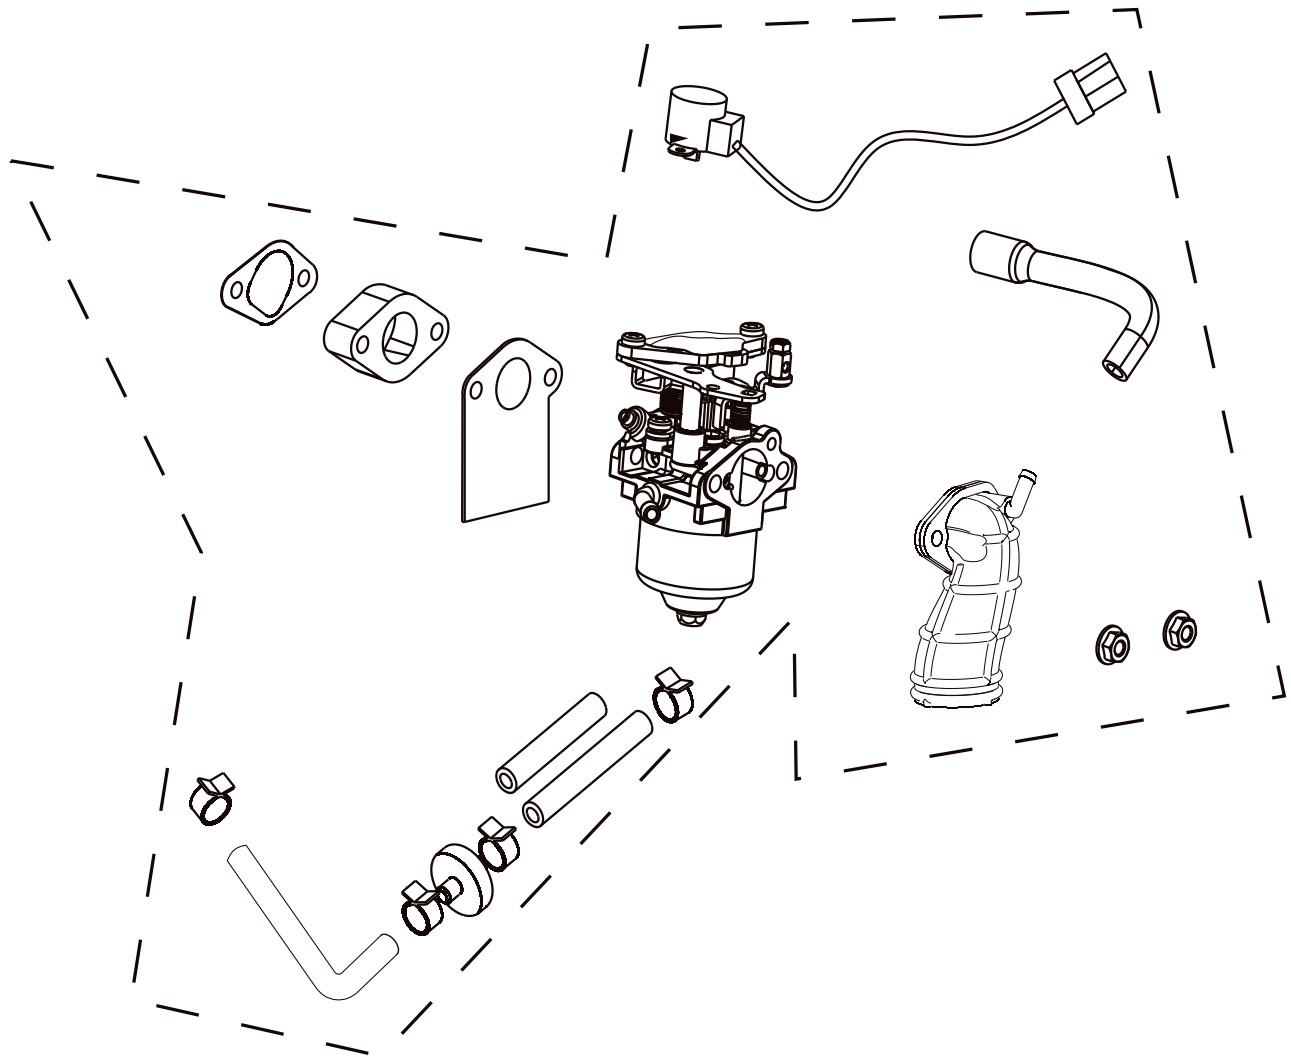

## CYLINDER HEAD COVER ASSEMBLY

REF #	DESCRIPTION	QTY	PART #
1	CYLINDER HEAD COVER	1	PA-P85561099
2	STUDS BOLT	2+2	PA-P85561106
3	CYLINDER HEAD GASKET	1	PA-P85561100
4	EXHAUST PORT GASKET	1	PA-P85561107

### ENGINE STARTER

REF #	DESCRIPTION	QTY	PART #
1	FAN SHROUD W/AIR FILTER	1	PA-P85561044
2	RECOIL ASSEMBLY	1	PA-P85561045

### VALVE ASSEMBLY

REF #	DESCRIPTION	QTY	PART #
1	VALVE ASSEMBLY	1	PA-P85561101

### CARBURETOR PARTS

REF #	DESCRIPTION	QTY	PART #
1	CARBURETOR ASSEMBLY	1	PA-P85561046