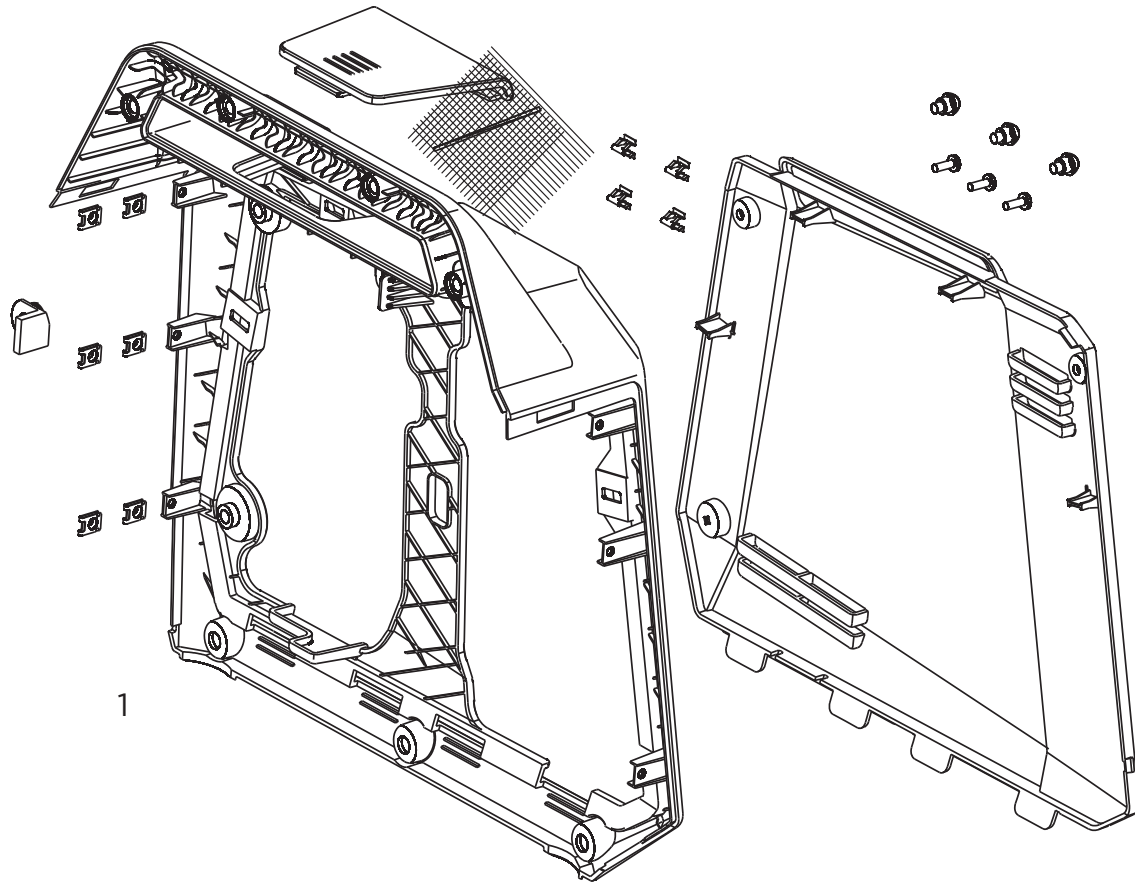

RIGHT EXTERIOR COVER

REF #	DESCRIPTION	QTY	PART #
1	RIGHT COVER ASSEMBLY	1	PA-P85561104