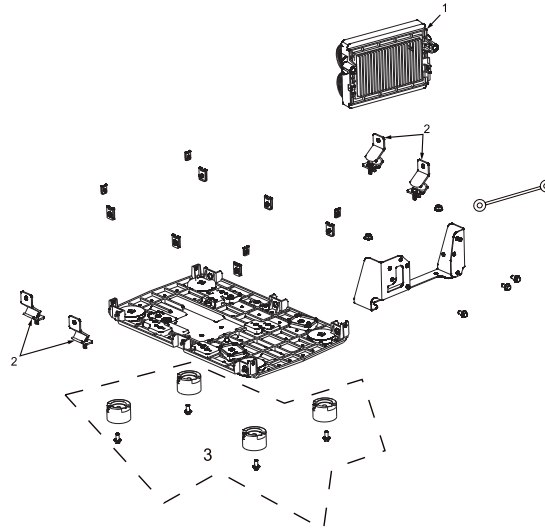

BACKPLANE / INVERTER

REF #	DESCRIPTION	QTY	PART #
1	INVERTER	1	PA-P85561047
2	SHOCK ABSORBERS	4	PA-P85561105
3	FEET W/HARDWARE	1	PA-P85561102