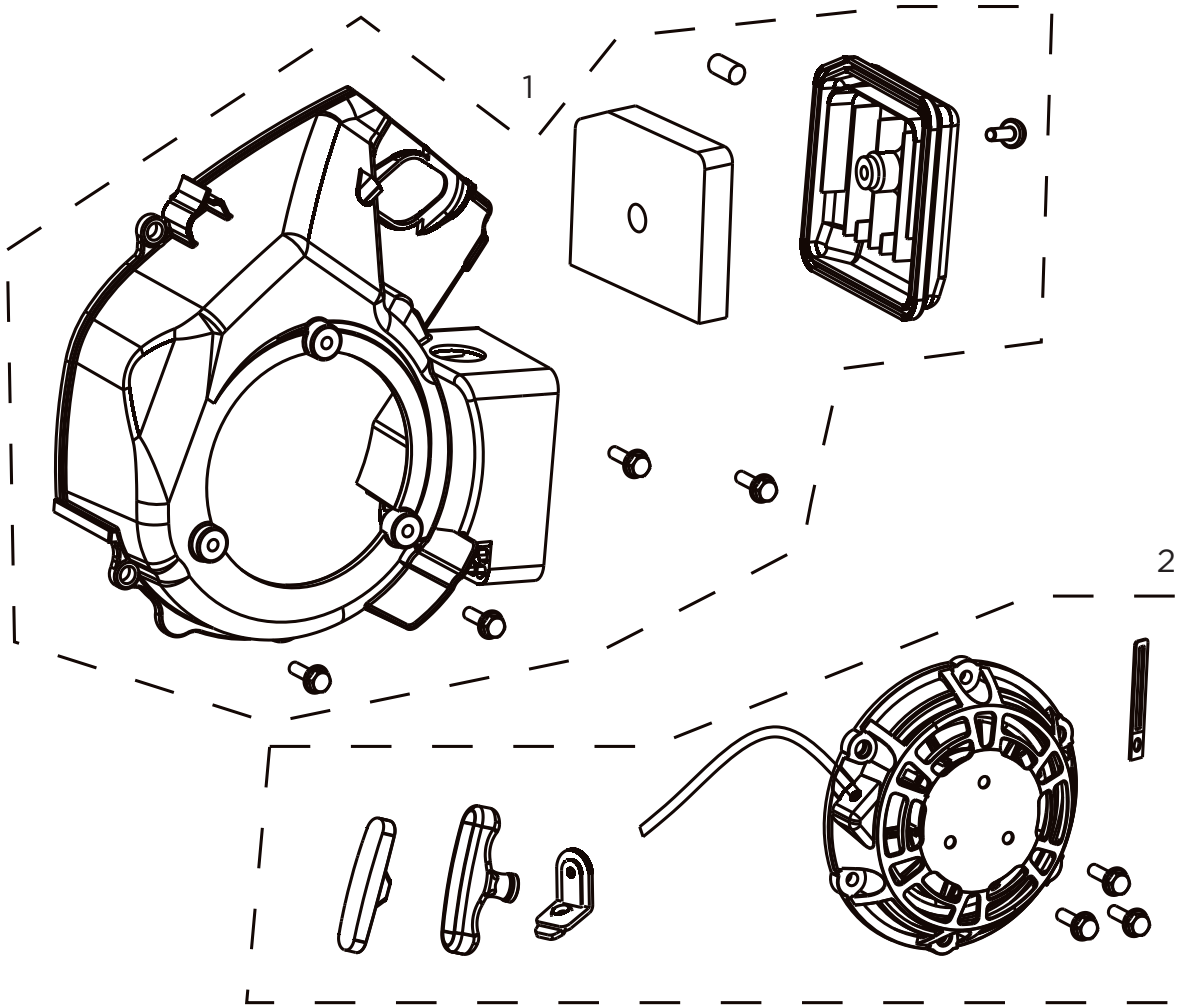

## CYLINDER HEAD COVER ASSEMBLY

REF #	DESCRIPTION	QTY	PART #
1	CYLINDER HEAD COVER	1	PA-P85561099
2	STUDS BOLT	2+2	PA-P85561106
3	CYLINDER HEAD GASKET	1	PA-P85561100
4	EXHAUST PORT GASKET	1	PA-P85561107

### ENGINE STARTER

REF #	DESCRIPTION	QTY	PART #
1	FAN SHROUD W/AIR FILTER	1	PA-P85561044
2	RECOIL ASSEMBLY	1	PA-P85561045

### CARBURETOR PARTS

REF #	DESCRIPTION	QTY	PART #
1	CARBURETOR ASSEMBLY	1	PA-P85561046