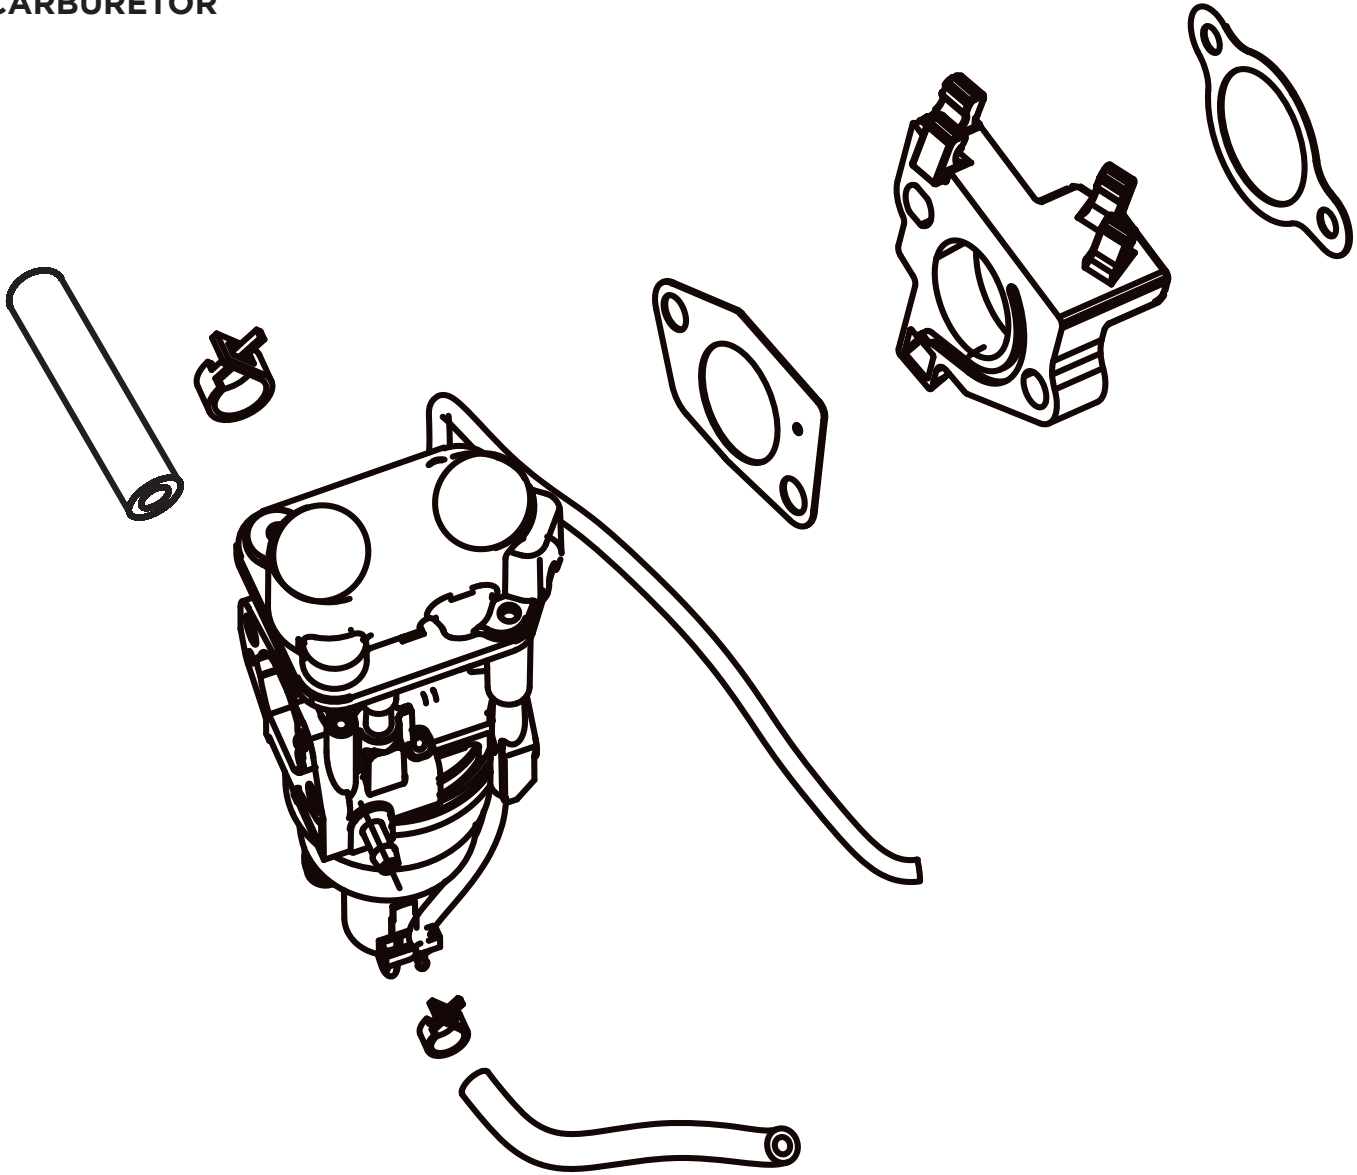

PARTS BREAKDOWN

INVERTER GENERATOR

MODEL: PA-GI10500T

CRANKCASE

REF #	DESCRIPTION	QTY	PART #
1	MOTOR STARTER	1	PA-P85561034
2	OIL DIPSTICK	1	PA-P85561040

CRANKCASE COVER

REF #	DESCRIPTION	QTY	PART #
1	OIL ALARM MODULE	1	PA-P85561129
2	OIL FILTER PLUG	1	PA-P85561042

CYLINDER HEAD PARTS

REF #	DESCRIPTION	QTY	PART #
1	CYLINDER HEAD GASKET	1	PA-P85561130
2	BOLT	4	PA-P85561125
3	SPARK PLUG	1	PA-P85561115
4	CYLINDER HEAD COVER PAD	1	PA-P85561094
5	OIL CONDENSER	1	PA-P85561096

ENGINE STARTER

REF #	DESCRIPTION	QTY	PART #
1	RECOIL STARTER	1	PA-P85561020

VALVE ASSEMBLY

REF #	DESCRIPTION	QTY	PART #
1	VALVE ASSEMBLY	1	PA-P85561126

MODEL: PA-GI10500T

CARBURETOR

REF #	DESCRIPTION	QTY	PART #
1	CARBURETOR ASSEMBLY	1	PA-P85561035

PARTS BREAKDOWN

INVERTER GENERATOR

MODEL: PA-GI10500T

AIR CLEANER

REF #	DESCRIPTION	QTY	PART #
2	AIR CLEANER ASSEMBLY	1	PA-P85561036

RIGHT HOUSING

REF #	DESCRIPTION	QTY	PART #
1	EXTERIOR RIGHT COVER	1	PA-P85561127
2	PRESSURE REDUCING VALVE	1	PA-P85561074