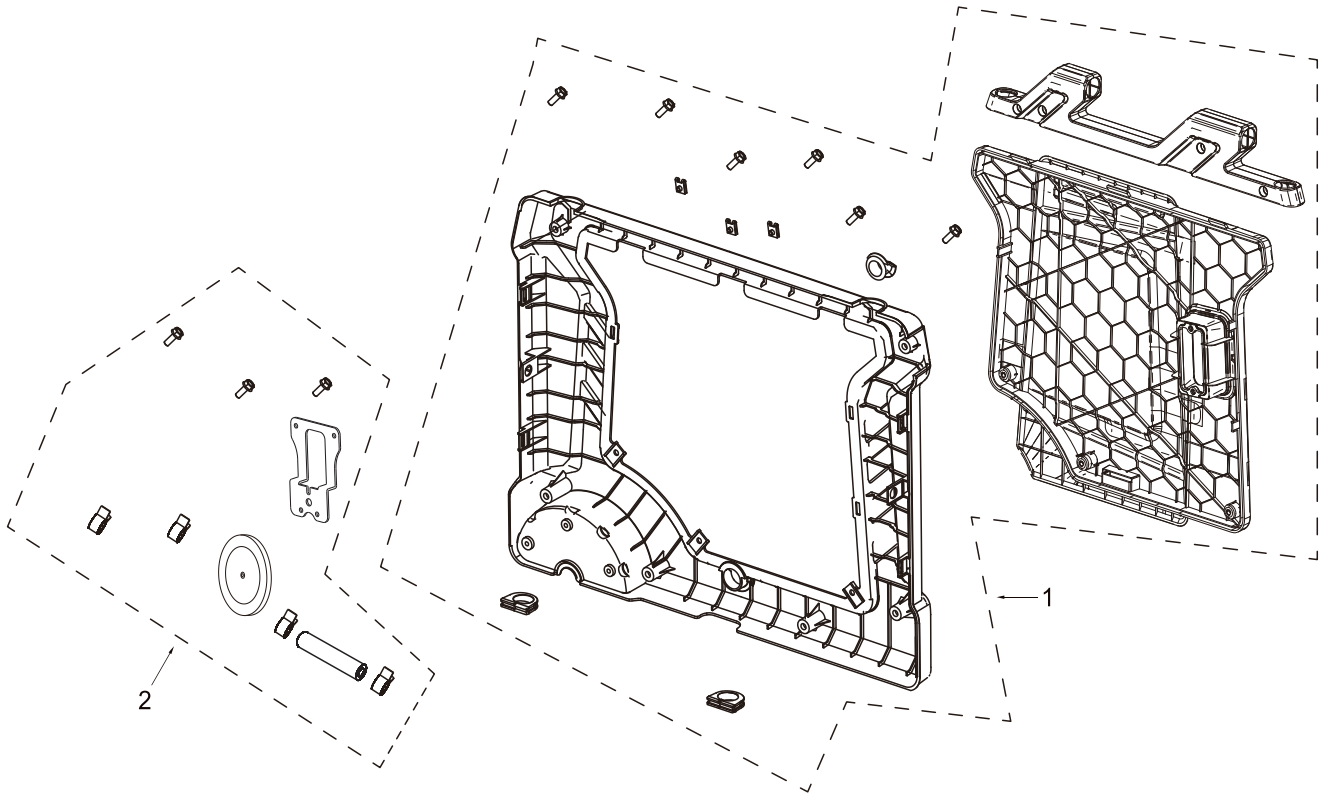

PARTS BREAKDOWN

INVERTER GENERATOR

MODEL: PA-GI10500T

AIR CLEANER

REF #	DESCRIPTION	QTY	PART #
2	AIR CLEANER ASSEMBLY	1	PA-P85561036

RIGHT HOUSING

REF #	DESCRIPTION	QTY	PART #
1	EXTERIOR RIGHT COVER	1	PA-P85561127
2	PRESSURE REDUCING VALVE	1	PA-P85561074