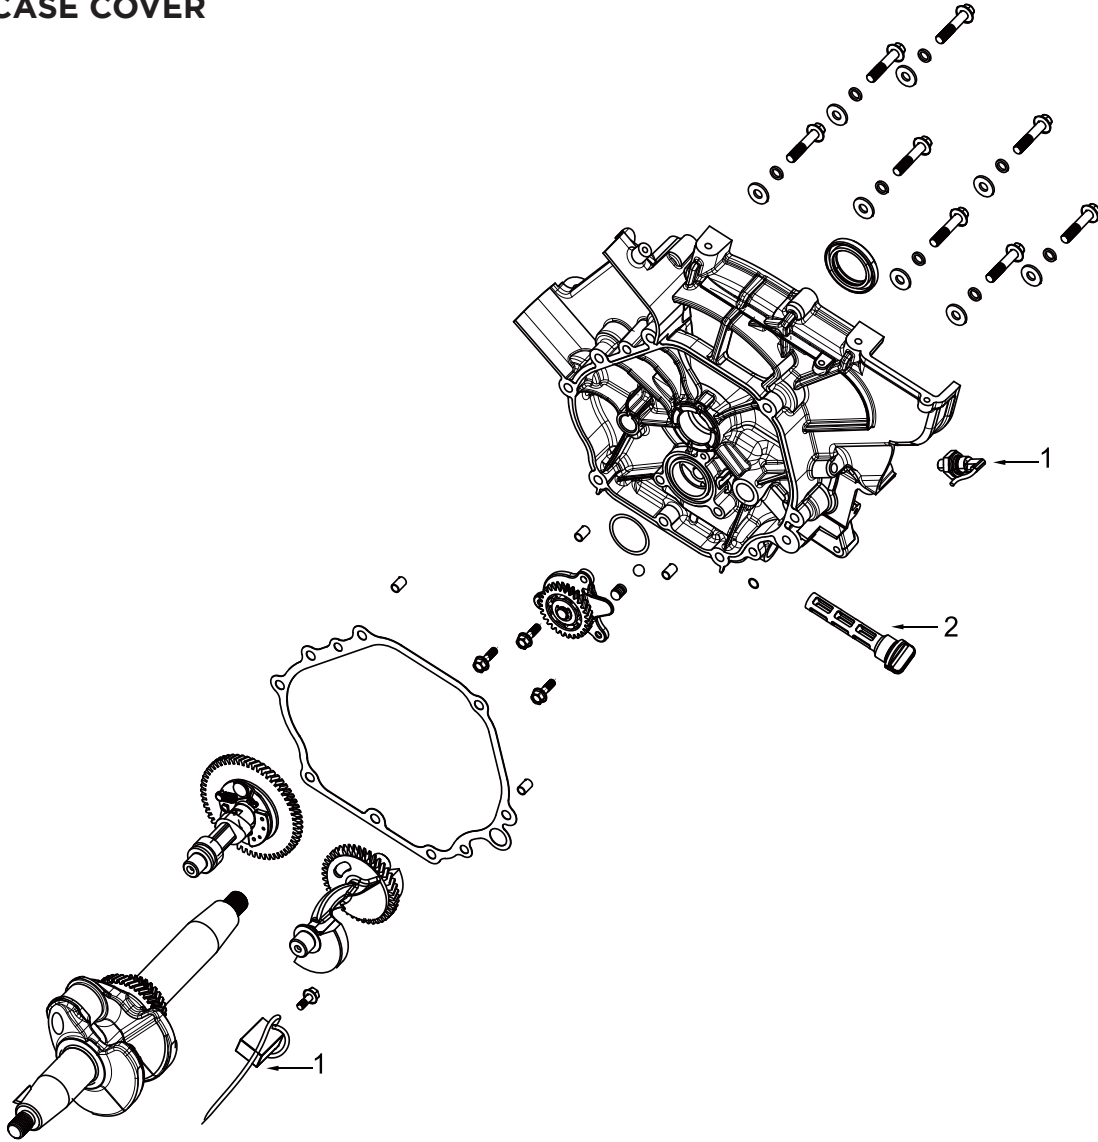

PARTS BREAKDOWN

INVERTER GENERATOR

MODEL: PA-GI10500T

CRANKCASE

REF #	DESCRIPTION	QTY	PART #
1	MOTOR STARTER	1	PA-P85561034
2	OIL DIPSTICK	1	PA-P85561040

CRANKCASE COVER

REF #	DESCRIPTION	QTY	PART #
1	OIL ALARM MODULE	1	PA-P85561129
2	OIL FILTER PLUG	1	PA-P85561042

CYLINDER HEAD PARTS

REF #	DESCRIPTION	QTY	PART #
1	CYLINDER HEAD GASKET	1	PA-P85561130
2	BOLT	4	PA-P85561125
3	SPARK PLUG	1	PA-P85561115
4	CYLINDER HEAD COVER PAD	1	PA-P85561094
5	OIL CONDENSER	1	PA-P85561096

ENGINE STARTER

REF #	DESCRIPTION	QTY	PART #
1	RECOIL STARTER	1	PA-P85561020

VALVE ASSEMBLY

REF #	DESCRIPTION	QTY	PART #
1	VALVE ASSEMBLY	1	PA-P85561126

MODEL: PA-GI10500T

CARBURETOR

REF #	DESCRIPTION	QTY	PART #
1	CARBURETOR ASSEMBLY	1	PA-P85561035

PARTS BREAKDOWN

INVERTER GENERATOR

MODEL: PA-GI10500T

WHEEL AND HANDLE SET

REF #	DESCRIPTION	QTY	PART #
1	WHEEL AND HANDLE SET	1	PA-P85561076

PARTS BREAKDOWN

INVERTER GENERATOR

MODEL: PA-GI10500T