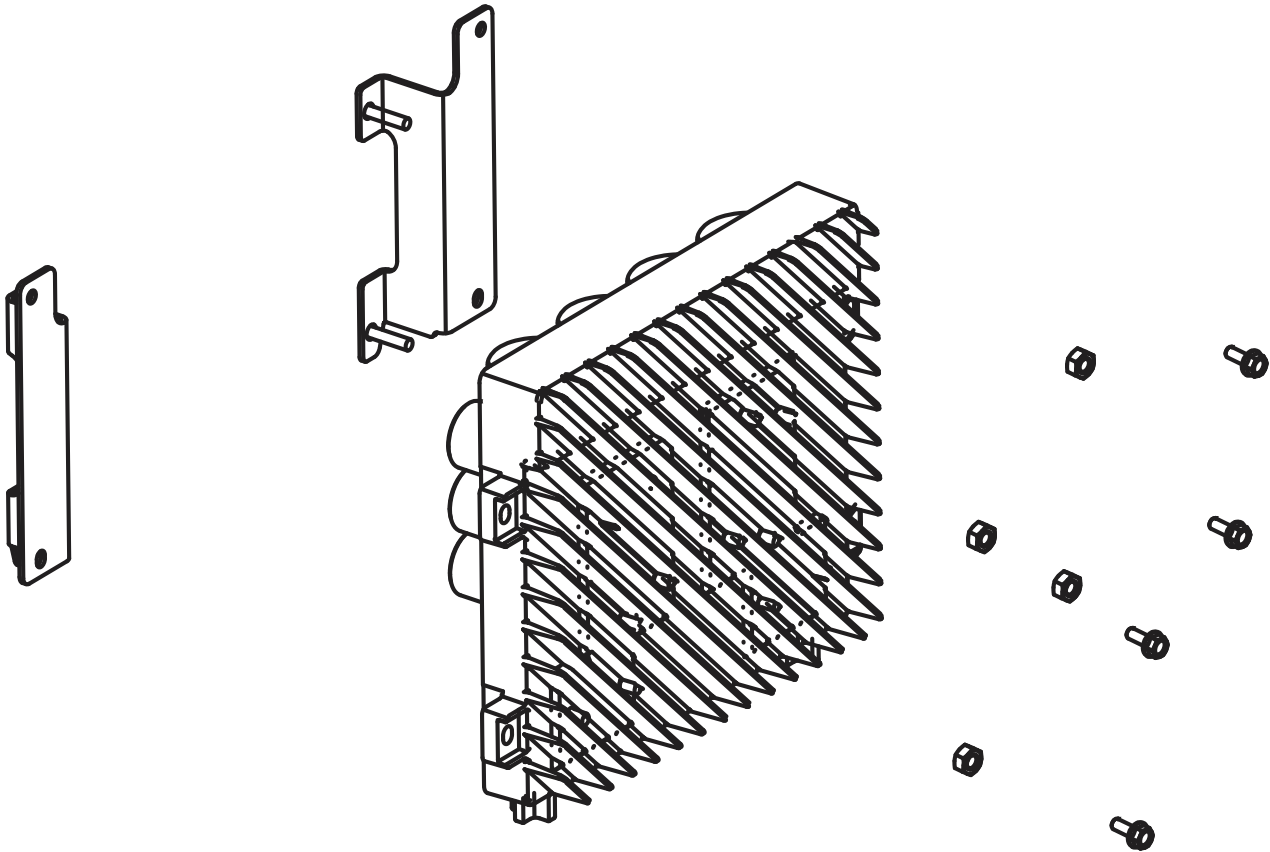

PARTS BREAKDOWN

INVERTER GENERATOR

MODEL: PA-GI10500T

WHEEL AND HANDLE SET

REF #	DESCRIPTION	QTY	PART #
1	WHEEL AND HANDLE SET	1	PA-P85561076

PARTS BREAKDOWN

INVERTER GENERATOR

MODEL: PA-GI10500T

INVERTER ASSEMBLY

REF #	DESCRIPTION	QTY	PART #
1	INVERTER MOUNTING HARDWARE	1	PA-P85561077

PARTS BREAKDOWN

INVERTER GENERATOR

MODEL: PA-G110500T

FUEL TANK COMPONENTS

REF #	DESCRIPTION	QTY	PART #
1	FUEL TANK SWITCH	1	PA-P85561078