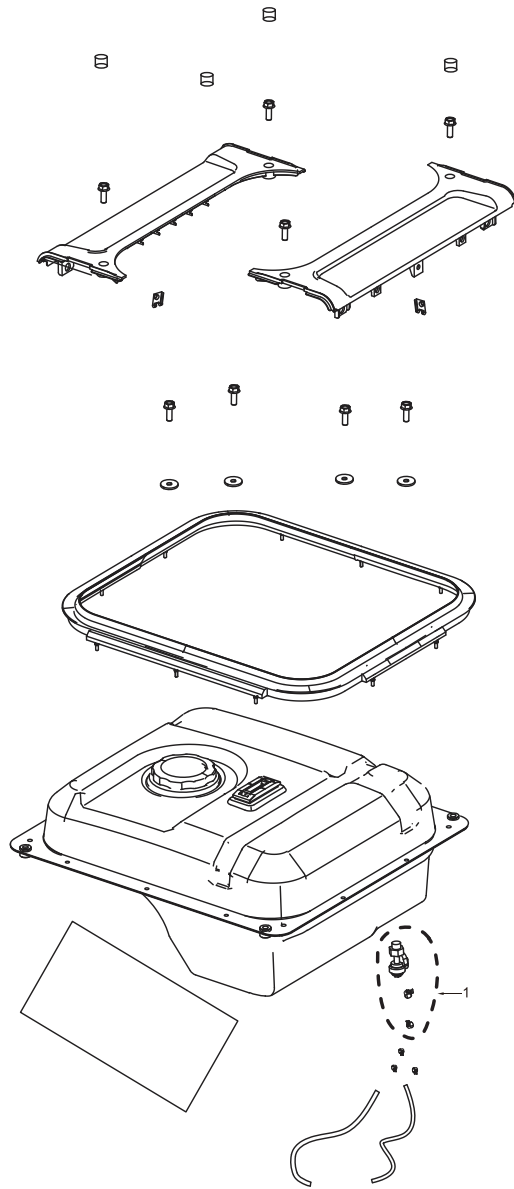

CYLINDER HEAD PARTS

REF #	DESCRIPTION	QTY	PART #
1	CYLINDER HEAD GASKET	1	PA-P85561130
2	BOLT	4	PA-P85561125
3	SPARK PLUG	1	PA-P85561115
4	CYLINDER HEAD COVER PAD	1	PA-P85561094
5	OIL CONDENSER	1	PA-P85561096

PARTS BREAKDOWN

INVERTER GENERATOR

MODEL: PA-GI10500T

WHEEL AND HANDLE SET

REF #	DESCRIPTION	QTY	PART #
1	WHEEL AND HANDLE SET	1	PA-P85561076

PARTS BREAKDOWN

INVERTER GENERATOR

MODEL: PA-GI10500T

INVERTER ASSEMBLY

REF #	DESCRIPTION	QTY	PART #
1	INVERTER MOUNTING HARDWARE	1	PA-P85561077

PARTS BREAKDOWN

INVERTER GENERATOR

MODEL: PA-G110500T

FUEL TANK COMPONENTS

REF #	DESCRIPTION	QTY	PART #
1	FUEL TANK SWITCH	1	PA-P85561078