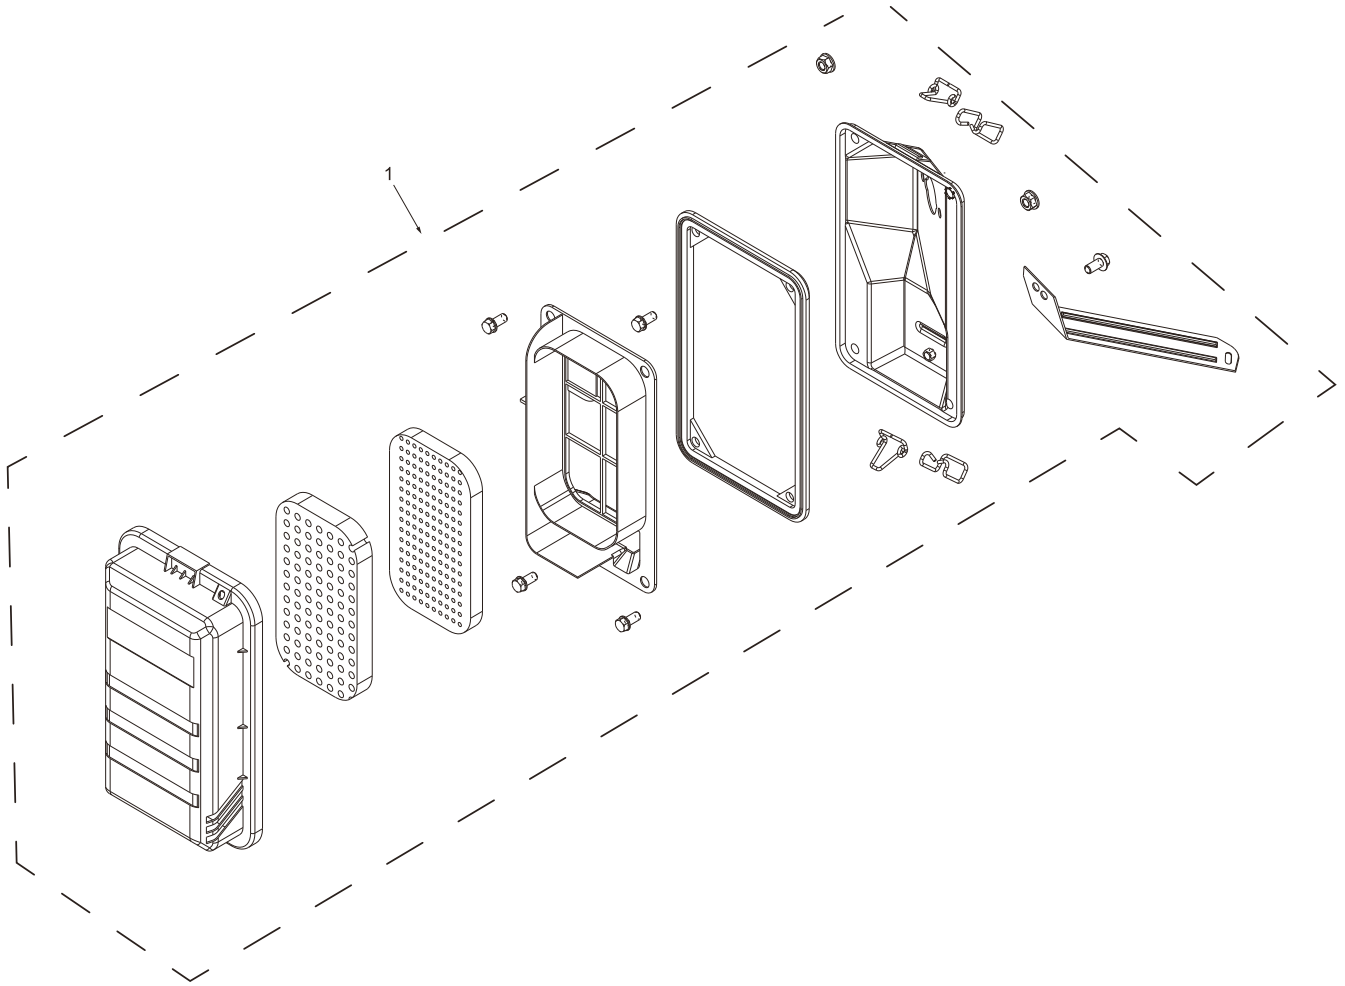

AIR CLEANER

REF #	DESCRIPTION	QTY	PART #
1	AIR CLEANER ASSEMBLY	1	PA-P85561003