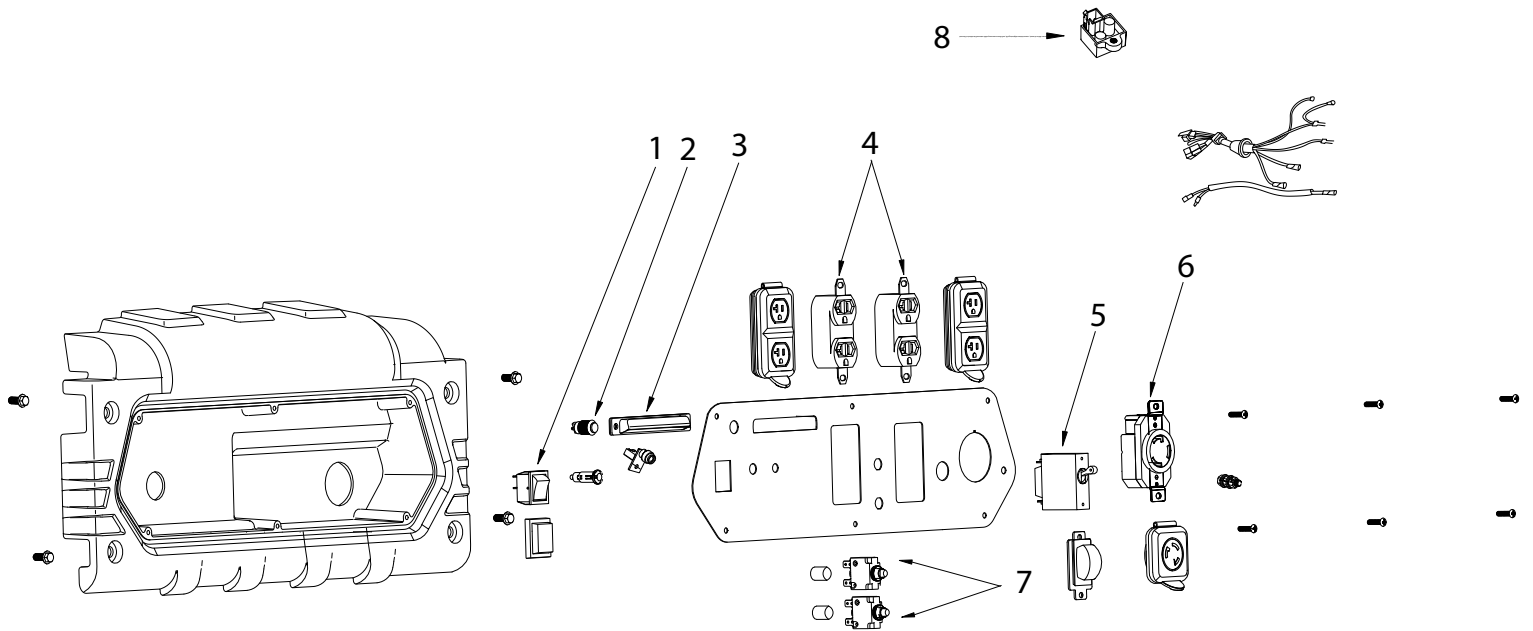

REF #	DESCRIPTION	QTY	PART #
1	VALVES ASSEMBLY	2	PA-P85561081

PARTS BREAKDOWN GENERATOR

MODEL: PA-GH3800

THROTTLE SPRING SET

REF #	DESCRIPTION	QTY	PART #
1	ROD, SPRINGS, AND THROTTLE ADJUSTMENT	1	PA-P85561082

CARBURETOR ASSEMBLY

REF #	DESCRIPTION	QTY	PART #
1	CARBURETOR ASSEMBLY	1	PA-P85561002

AIR CLEANER

REF #	DESCRIPTION	QTY	PART #
1	AIR CLEANER ASSEMBLY	1	PA-P85561003

ALTERNATOR

REF #	DESCRIPTION	QTY	PART #
1	ALTERNATOR ASSEMBLY	1	PA-P85561083
2	VOLTAGE REGULATOR WITH BRUSHES	1	PA-P85561004
3	ALTERNATOR TAIL COVER	1	PA-P85561084

FUEL TANK PARTS

REF #	DESCRIPTION	QTY	PART #
1	FUEL TANK ASSEMBLY	1	PA-P85561012
2	FUEL CAP W/FILTER AND SHUTOFF	1	PA-P85561007

CONTROL PANEL

REF #	DESCRIPTION	QTY	PART #
1	ENGINE SWITCH	1	PA-P85561135
2	LED SWITCH	1	PA-P85561136
3	LED LIGHT	1	PA-P85561137
4	AC RECEPTACLE AC125V/20A	2	PA-P85561138
5	CIRCUIT BREAKER 1P-25A	1	PA-P85561139
6	AC RECEPTACLE AC125V/30A	1	PA-P85561140
7	PROTECTOR 20A	2	PA-P85561141
8	DC08	1	PA-P85561142