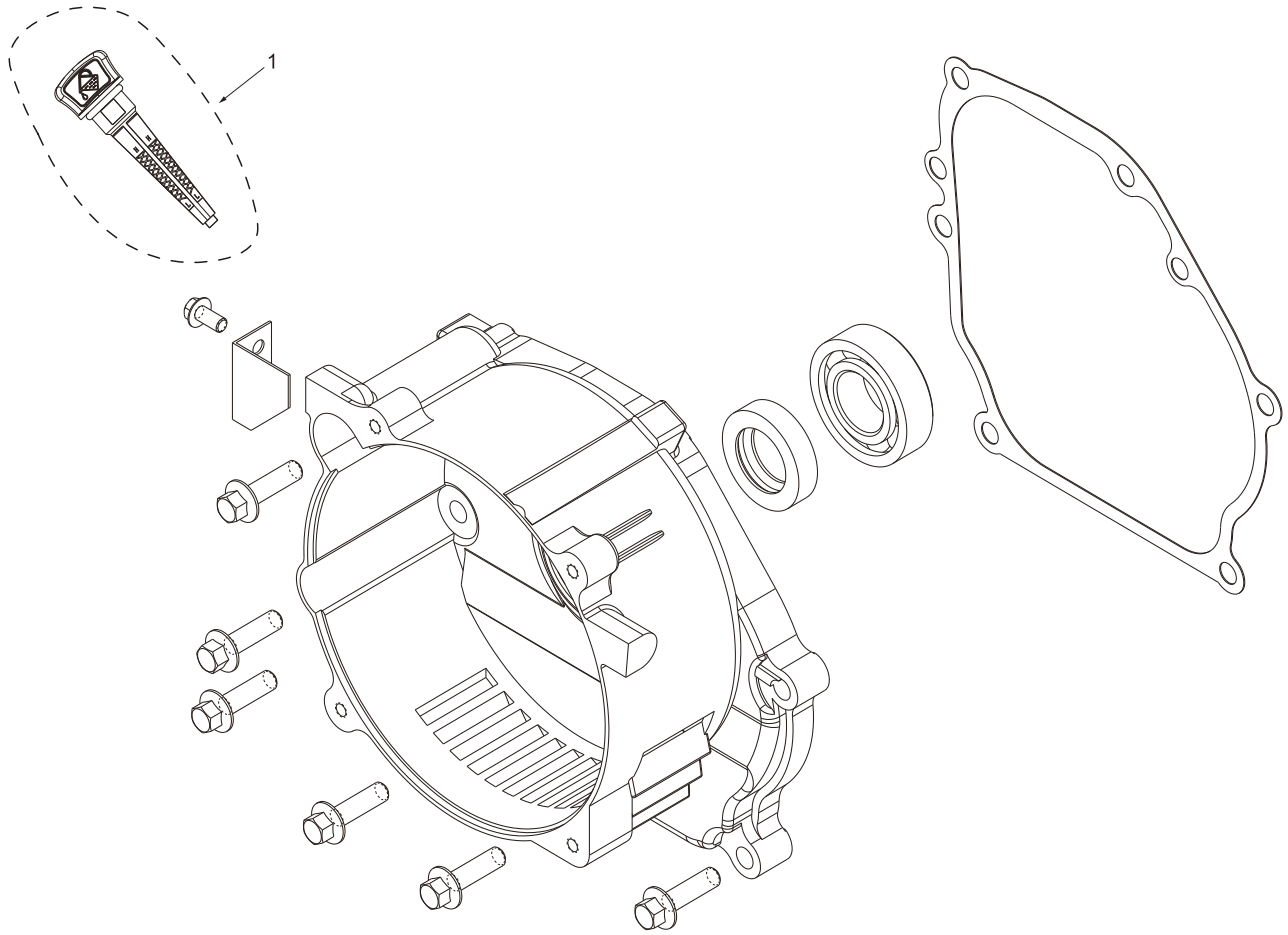

PARTS BREAKDOWN GENERATOR

MODEL: PA-GH3800

CRANKCASE COVER

REF #	DESCRIPTION	QTY	PART #
1	MAGNETIC DIPSTICK	1	PA-P85561000

ENGINE STARTER

REF #	DESCRIPTION	QTY	PART #
1	RECOIL ASSEMBLY	1	PA-P85561001

VALVE ASSEMBLY

REF #	DESCRIPTION	QTY	PART #
1	VALVES ASSEMBLY	2	PA-P85561081

PARTS BREAKDOWN GENERATOR

MODEL: PA-GH3800

THROTTLE SPRING SET

REF #	DESCRIPTION	QTY	PART #
1	ROD, SPRINGS, AND THROTTLE ADJUSTMENT	1	PA-P85561082

CARBURETOR ASSEMBLY

REF #	DESCRIPTION	QTY	PART #
1	CARBURETOR ASSEMBLY	1	PA-P85561002

AIR CLEANER

REF #	DESCRIPTION	QTY	PART #
1	AIR CLEANER ASSEMBLY	1	PA-P85561003

ALTERNATOR

REF #	DESCRIPTION	QTY	PART #
1	ALTERNATOR ASSEMBLY	1	PA-P85561083
2	VOLTAGE REGULATOR WITH BRUSHES	1	PA-P85561004
3	ALTERNATOR TAIL COVER	1	PA-P85561084

FUEL TANK PARTS

REF #	DESCRIPTION	QTY	PART #
1	FUEL TANK ASSEMBLY	1	PA-P85561012
2	FUEL CAP W/FILTER AND SHUTOFF	1	PA-P85561007

CONTROL PANEL

REF #	DESCRIPTION	QTY	PART #
1	ENGINE SWITCH	1	PA-P85561135
2	LED SWITCH	1	PA-P85561136
3	LED LIGHT	1	PA-P85561137
4	AC RECEPTACLE AC125V/20A	2	PA-P85561138
5	CIRCUIT BREAKER 1P-25A	1	PA-P85561139
6	AC RECEPTACLE AC125V/30A	1	PA-P85561140
7	PROTECTOR 20A	2	PA-P85561141
8	DC08	1	PA-P85561142