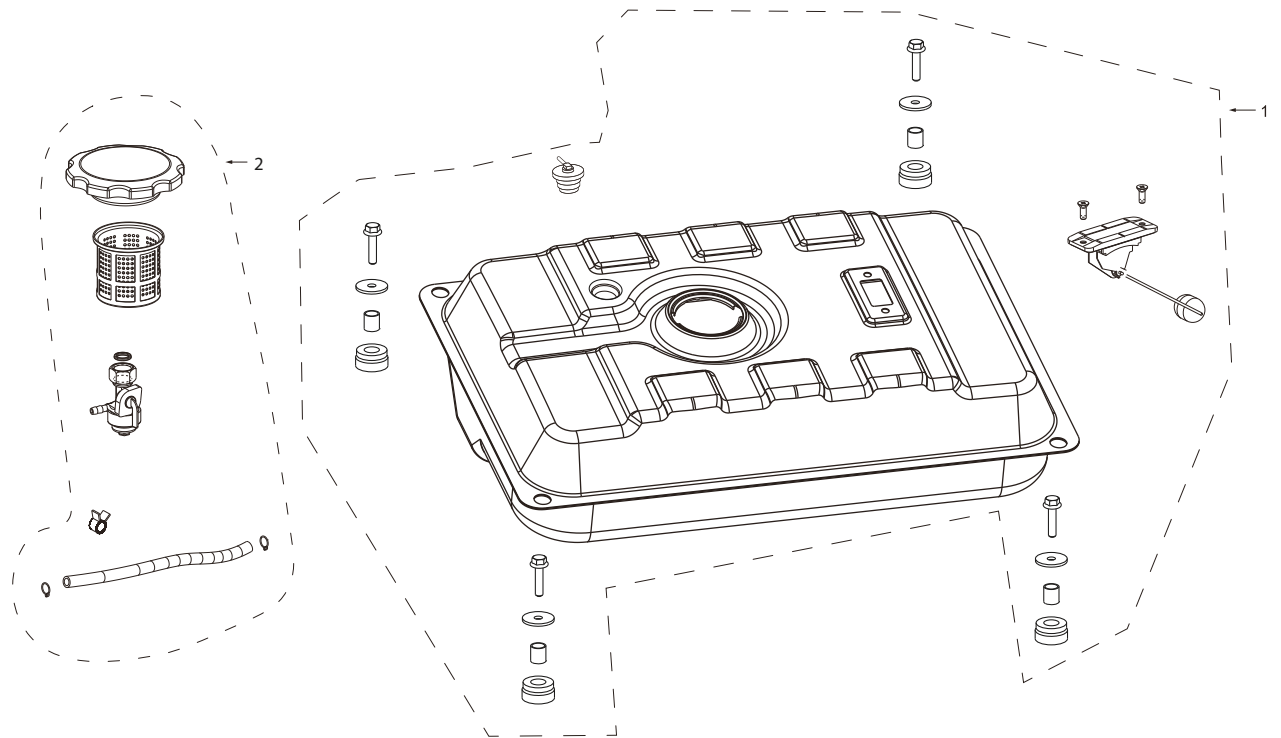

REF #	DESCRIPTION	QTY	PART #
1	VALVES ASSEMBLY	2	PA-P85561081

PARTS BREAKDOWN GENERATOR

MODEL: PA-GH3800

THROTTLE SPRING SET

REF #	DESCRIPTION	QTY	PART #
1	ROD, SPRINGS, AND THROTTLE ADJUSTMENT	1	PA-P85561082

CARBURETOR ASSEMBLY

REF #	DESCRIPTION	QTY	PART #
1	CARBURETOR ASSEMBLY	1	PA-P85561002

AIR CLEANER

REF #	DESCRIPTION	QTY	PART #
1	AIR CLEANER ASSEMBLY	1	PA-P85561003

ALTERNATOR

REF #	DESCRIPTION	QTY	PART #
1	ALTERNATOR ASSEMBLY	1	PA-P85561083
2	VOLTAGE REGULATOR WITH BRUSHES	1	PA-P85561004
3	ALTERNATOR TAIL COVER	1	PA-P85561084

FUEL TANK PARTS

REF #	DESCRIPTION	QTY	PART #
1	FUEL TANK ASSEMBLY	1	PA-P85561012
2	FUEL CAP W/FILTER AND SHUTOFF	1	PA-P85561007

CONTROL PANEL

REF #	DESCRIPTION	QTY	PART #
1	ENGINE SWITCH	1	PA-P85561135
2	LED SWITCH	1	PA-P85561136
3	LED LIGHT	1	PA-P85561137
4	AC RECEPTACLE AC125V/20A	2	PA-P85561138
5	CIRCUIT BREAKER 1P-25A	1	PA-P85561139
6	AC RECEPTACLE AC125V/30A	1	PA-P85561140
7	PROTECTOR 20A	2	PA-P85561141
8	DC08	1	PA-P85561142