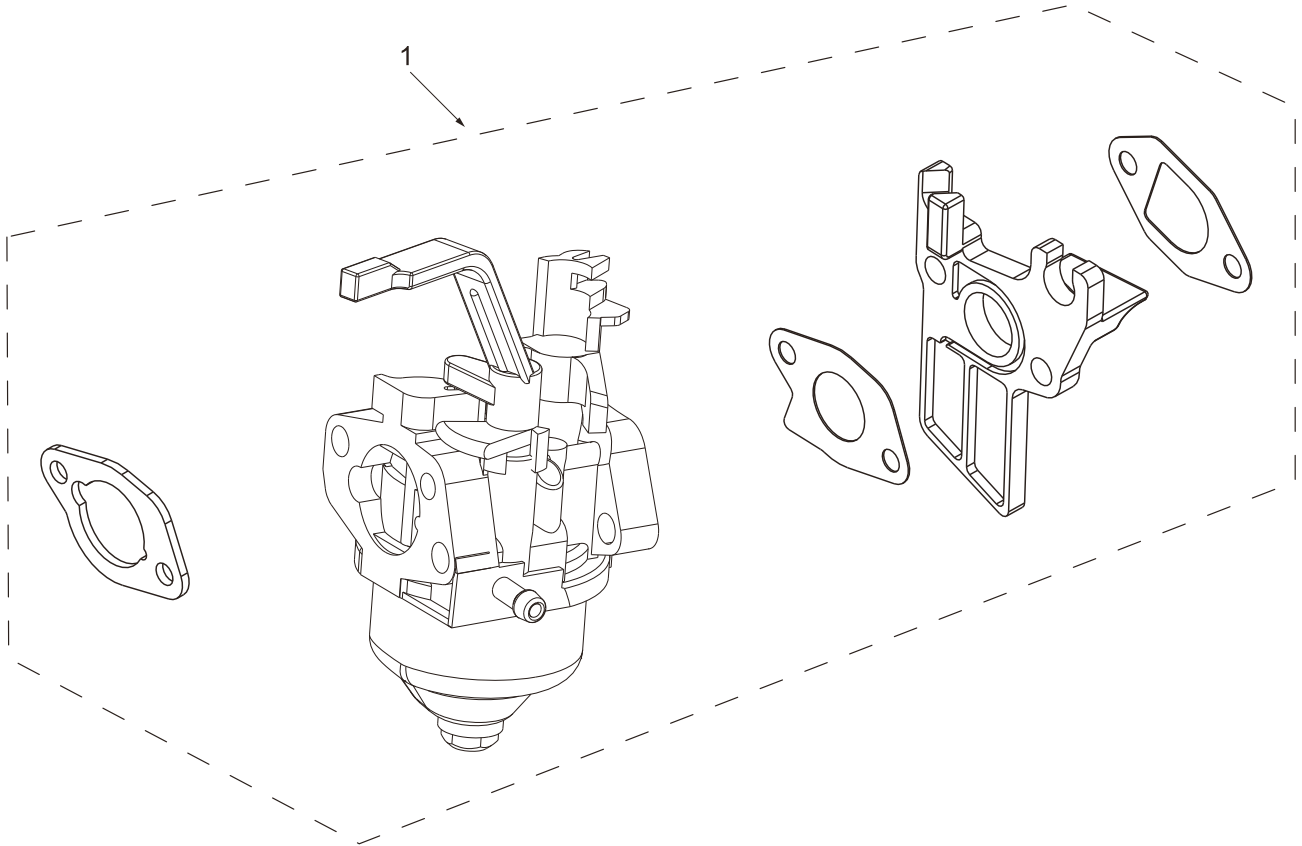

PARTS BREAKDOWN GENERATOR

MODEL: PA-GH3800

CRANKCASE COVER

REF #	DESCRIPTION	QTY	PART #
1	MAGNETIC DIPSTICK	1	PA-P85561000

ENGINE STARTER

REF #	DESCRIPTION	QTY	PART #
1	RECOIL ASSEMBLY	1	PA-P85561001

VALVE ASSEMBLY

REF #	DESCRIPTION	QTY	PART #
1	VALVES ASSEMBLY	2	PA-P85561081

PARTS BREAKDOWN GENERATOR

MODEL: PA-GH3800

THROTTLE SPRING SET

REF #	DESCRIPTION	QTY	PART #
1	ROD, SPRINGS, AND THROTTLE ADJUSTMENT	1	PA-P85561082

CARBURETOR ASSEMBLY

REF #	DESCRIPTION	QTY	PART #
1	CARBURETOR ASSEMBLY	1	PA-P85561002

AIR CLEANER

REF #	DESCRIPTION	QTY	PART #
1	AIR CLEANER ASSEMBLY	1	PA-P85561003

ALTERNATOR

REF #	DESCRIPTION	QTY	PART #
1	ALTERNATOR ASSEMBLY	1	PA-P85561083
2	VOLTAGE REGULATOR WITH BRUSHES	1	PA-P85561004
3	ALTERNATOR TAIL COVER	1	PA-P85561084

FUEL TANK PARTS

REF #	DESCRIPTION	QTY	PART #
1	FUEL TANK ASSEMBLY	1	PA-P85561012
2	FUEL CAP W/FILTER AND SHUTOFF	1	PA-P85561007

CONTROL PANEL

REF #	DESCRIPTION	QTY	PART #
1	ENGINE SWITCH	1	PA-P85561135
2	LED SWITCH	1	PA-P85561136
3	LED LIGHT	1	PA-P85561137
4	AC RECEPTACLE AC125V/20A	2	PA-P85561138
5	CIRCUIT BREAKER 1P-25A	1	PA-P85561139
6	AC RECEPTACLE AC125V/30A	1	PA-P85561140
7	PROTECTOR 20A	2	PA-P85561141
8	DC08	1	PA-P85561142