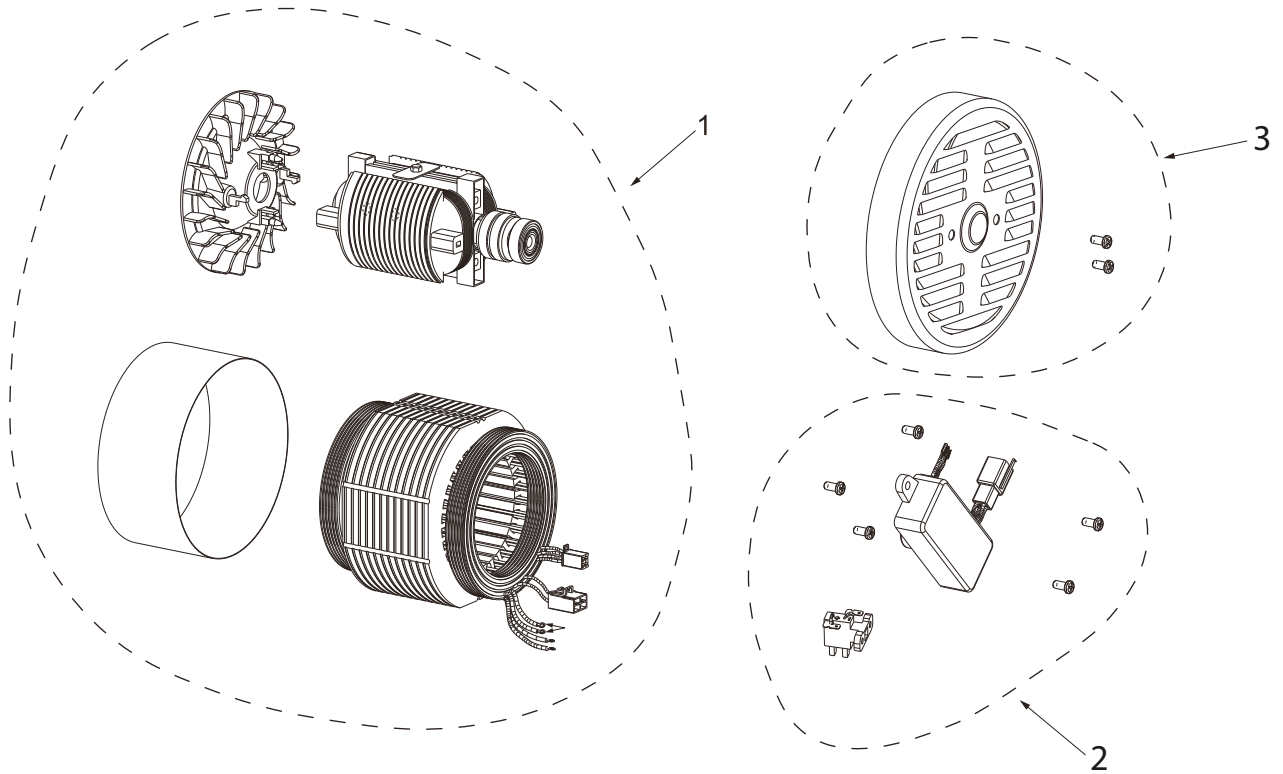

PARTS BREAKDOWN GENERATOR

MODEL: PA-GH3800

CRANKCASE COVER

REF #	DESCRIPTION	QTY	PART #
1	MAGNETIC DIPSTICK	1	PA-P85561000

ENGINE STARTER

REF #	DESCRIPTION	QTY	PART #
1	RECOIL ASSEMBLY	1	PA-P85561001

VALVE ASSEMBLY

REF #	DESCRIPTION	QTY	PART #
1	VALVES ASSEMBLY	2	PA-P85561081

PARTS BREAKDOWN GENERATOR

MODEL: PA-GH3800

THROTTLE SPRING SET

REF #	DESCRIPTION	QTY	PART #
1	ROD, SPRINGS, AND THROTTLE ADJUSTMENT	1	PA-P85561082

CARBURETOR ASSEMBLY

REF #	DESCRIPTION	QTY	PART #
1	CARBURETOR ASSEMBLY	1	PA-P85561002

AIR CLEANER

REF #	DESCRIPTION	QTY	PART #
1	AIR CLEANER ASSEMBLY	1	PA-P85561003

ALTERNATOR

REF #	DESCRIPTION	QTY	PART #
1	ALTERNATOR ASSEMBLY	1	PA-P85561083
2	VOLTAGE REGULATOR WITH BRUSHES	1	PA-P85561004
3	ALTERNATOR TAIL COVER	1	PA-P85561084

FUEL TANK PARTS

REF #	DESCRIPTION	QTY	PART #
1	FUEL TANK ASSEMBLY	1	PA-P85561012
2	FUEL CAP W/FILTER AND SHUTOFF	1	PA-P85561007

CONTROL PANEL

REF #	DESCRIPTION	QTY	PART #
1	ENGINE SWITCH	1	PA-P85561135
2	LED SWITCH	1	PA-P85561136
3	LED LIGHT	1	PA-P85561137
4	AC RECEPTACLE AC125V/20A	2	PA-P85561138
5	CIRCUIT BREAKER 1P-25A	1	PA-P85561139
6	AC RECEPTACLE AC125V/30A	1	PA-P85561140
7	PROTECTOR 20A	2	PA-P85561141
8	DC08	1	PA-P85561142