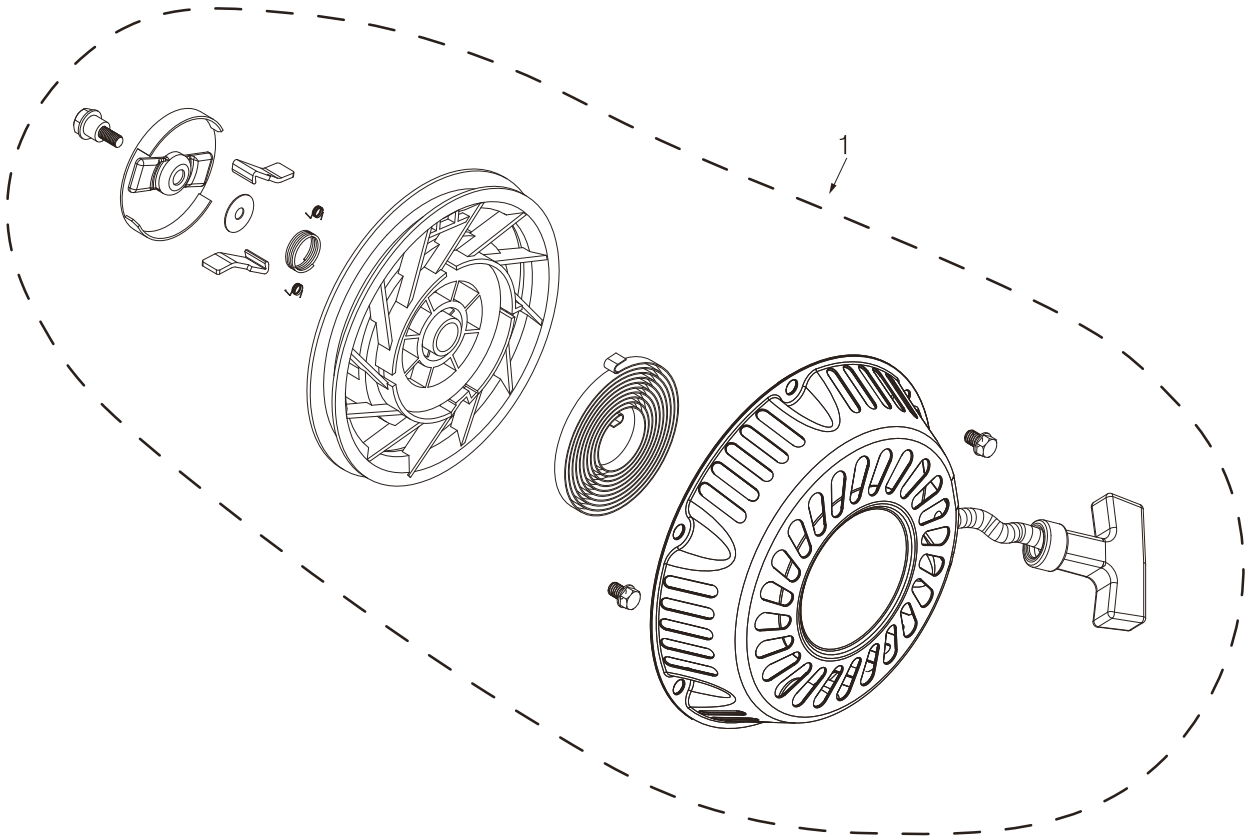

PARTS BREAKDOWN GENERATOR

MODEL: PA-GH3800

CRANKCASE COVER

REF #	DESCRIPTION	QTY	PART #
1	MAGNETIC DIPSTICK	1	PA-P85561000

ENGINE STARTER

REF #	DESCRIPTION	QTY	PART #
1	RECOIL ASSEMBLY	1	PA-P85561001

VALVE ASSEMBLY

REF #	DESCRIPTION	QTY	PART #
1	VALVES ASSEMBLY	2	PA-P85561081

PARTS BREAKDOWN GENERATOR

MODEL: PA-GH3800

THROTTLE SPRING SET

REF #	DESCRIPTION	QTY	PART #
1	ROD, SPRINGS, AND THROTTLE ADJUSTMENT	1	PA-P85561082

CARBURETOR ASSEMBLY

REF #	DESCRIPTION	QTY	PART #
1	CARBURETOR ASSEMBLY	1	PA-P85561002

AIR CLEANER

REF #	DESCRIPTION	QTY	PART #
1	AIR CLEANER ASSEMBLY	1	PA-P85561003

ALTERNATOR

REF #	DESCRIPTION	QTY	PART #
1	ALTERNATOR ASSEMBLY	1	PA-P85561083
2	VOLTAGE REGULATOR WITH BRUSHES	1	PA-P85561004
3	ALTERNATOR TAIL COVER	1	PA-P85561084

FUEL TANK PARTS

REF #	DESCRIPTION	QTY	PART #
1	FUEL TANK ASSEMBLY	1	PA-P85561012
2	FUEL CAP W/FILTER AND SHUTOFF	1	PA-P85561007

CONTROL PANEL

REF #	DESCRIPTION	QTY	PART #
1	ENGINE SWITCH	1	PA-P85561135
2	LED SWITCH	1	PA-P85561136
3	LED LIGHT	1	PA-P85561137
4	AC RECEPTACLE AC125V/20A	2	PA-P85561138
5	CIRCUIT BREAKER 1P-25A	1	PA-P85561139
6	AC RECEPTACLE AC125V/30A	1	PA-P85561140
7	PROTECTOR 20A	2	PA-P85561141
8	DC08	1	PA-P85561142