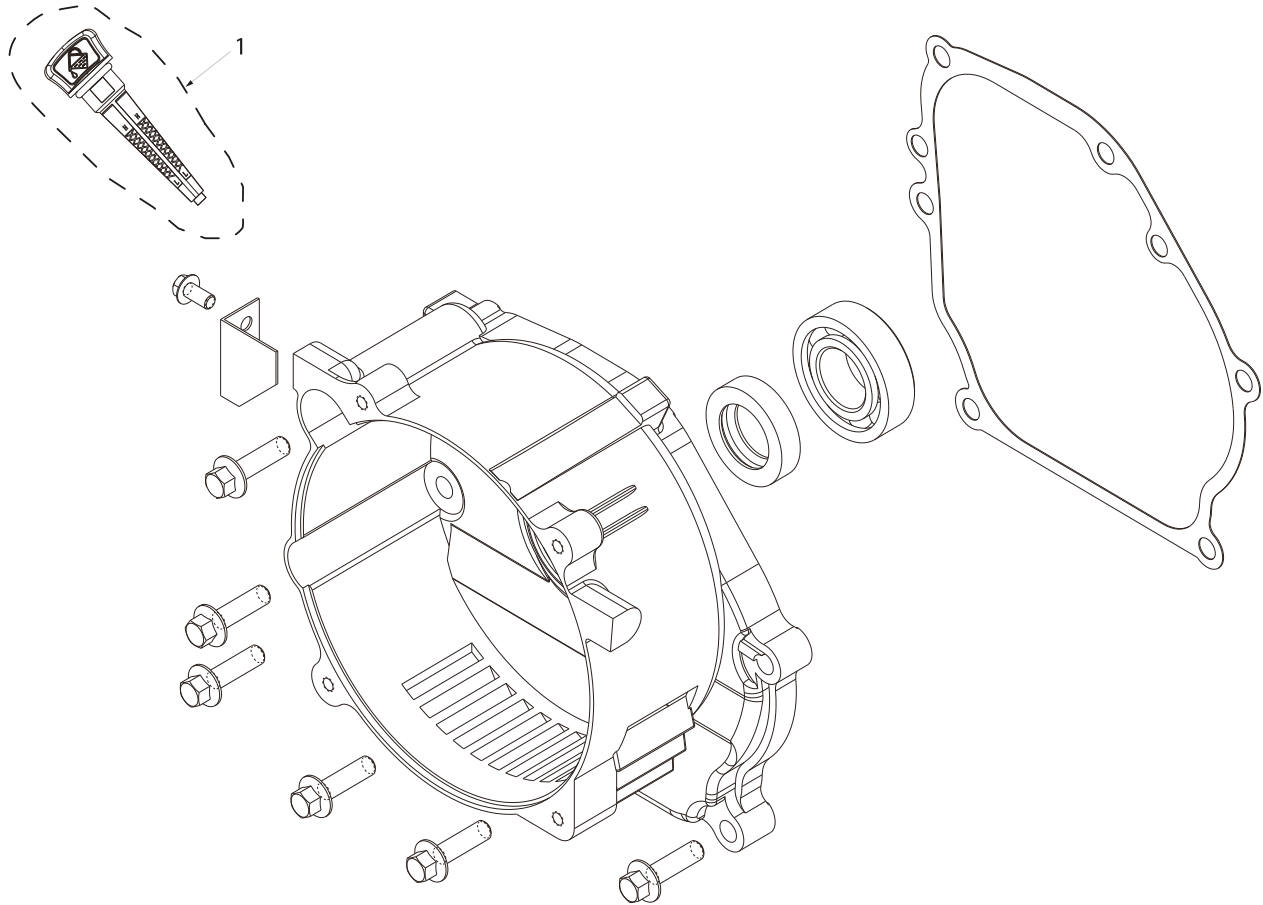

PARTS BREAKDOWN GENERATOR

MODEL: PA-GH4800

CRANKCASE COVER

REF #	DESCRIPTION	QTY	PART #
1	MAGNETIC DIPSTICK	1	PA-P85561000

ENGINE STARTER

REF #	DESCRIPTION	QTY	PART #
1	RECOIL ASSEMBLY	1	PA-P85561001

VALVE ASSEMBLY

REF #	DESCRIPTION	QTY	PART #
1	VALVES ASSEMBLY	2	PA-P85561086

PARTS BREAKDOWN GENERATOR

MODEL: PA-GH4800

THROTTLE SPRINGS

REF #	DESCRIPTION	QTY	PART #
1	ROD, SPRINGS, AND THROTTLE ADJUSTMENT	1	PA-P85561082

CARBURETOR PARTS

REF #	DESCRIPTION	QTY	PART #
1	CARBURETOR ASSEMBLY	1	PA-P85561008

AIR CLEANER

REF #	DESCRIPTION	QTY	PART #
1	CARBURETOR ASSEMBLY	1	PA-P85561009

ALTERNATOR

REF #	DESCRIPTION	QTY	PART #
1	ALTERNATOR ASSEMBLY	1	PA-P85561088
2	VOLTAGE REGULATOR WITH BRUSHES	1	PA-P85561004
3	ALTERNATOR TAIL COVER	1	PA-P85561084

FUEL TANK PARTS

REF #	DESCRIPTION	QTY	PART #
1	FUEL TANK ASSEMBLY	1	PA-P85561012
2	FUEL CAP W/FILTER AND SHUTOFF	1	PA-P85561013

CONTROL PANEL

REF #	DESCRIPTION	QTY	PART #
1	LED SWITCH	1	PA-P85561136
2	LED LIGHT	1	PA-P85561137
3	VOLTAGE SWITCH	1	PA-P85561143
4	CIRCUIT BREAKER 2P-16A	1	PA-P85561144
5	AC RECEPTACLE AC125V250V/30A	1	PA-P85561145
6	PROTECTOR 20A	2	PA-P85561141
7	AC RECEPTACLE(GFCI) AC125V/20A	2	PA-P85561146
8	ENGINE SWITCH	1	PA-P85561135
9	DC08	1	PA-P85561142