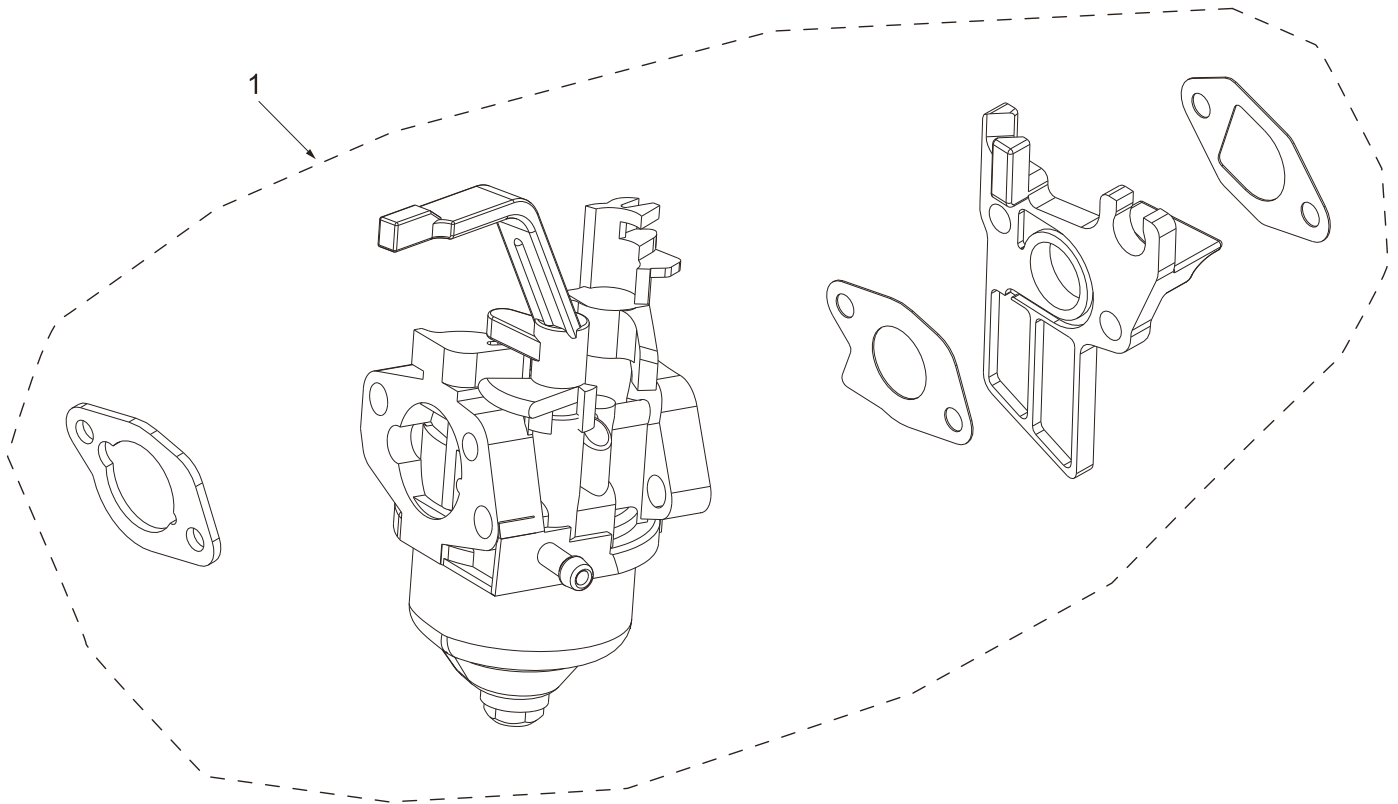

PARTS BREAKDOWN GENERATOR

MODEL: PA-GH4800

CRANKCASE COVER

REF #	DESCRIPTION	QTY	PART #
1	MAGNETIC DIPSTICK	1	PA-P85561000

ENGINE STARTER

REF #	DESCRIPTION	QTY	PART #
1	RECOIL ASSEMBLY	1	PA-P85561001

VALVE ASSEMBLY

REF #	DESCRIPTION	QTY	PART #
1	VALVES ASSEMBLY	2	PA-P85561086

PARTS BREAKDOWN GENERATOR

MODEL: PA-GH4800

THROTTLE SPRINGS

REF #	DESCRIPTION	QTY	PART #
1	ROD, SPRINGS, AND THROTTLE ADJUSTMENT	1	PA-P85561082

CARBURETOR PARTS

REF #	DESCRIPTION	QTY	PART #
1	CARBURETOR ASSEMBLY	1	PA-P85561008

AIR CLEANER

REF #	DESCRIPTION	QTY	PART #
1	CARBURETOR ASSEMBLY	1	PA-P85561009

ALTERNATOR

REF #	DESCRIPTION	QTY	PART #
1	ALTERNATOR ASSEMBLY	1	PA-P85561088
2	VOLTAGE REGULATOR WITH BRUSHES	1	PA-P85561004
3	ALTERNATOR TAIL COVER	1	PA-P85561084

FRAME PARTS

REF #	DESCRIPTION	QTY	PART #
1	COLD WEATHER PRIMER	1	PA-P85561005
2	SHOCK ABSORBER SET	4	PA-P85561085
3	CO ALARM	1	PA-P85561006

WHEEL AND HANDLE SET

REF #	DESCRIPTION	QTY	PART #
1	WHEEL AND HANDLE SET	2	PA-P85561011