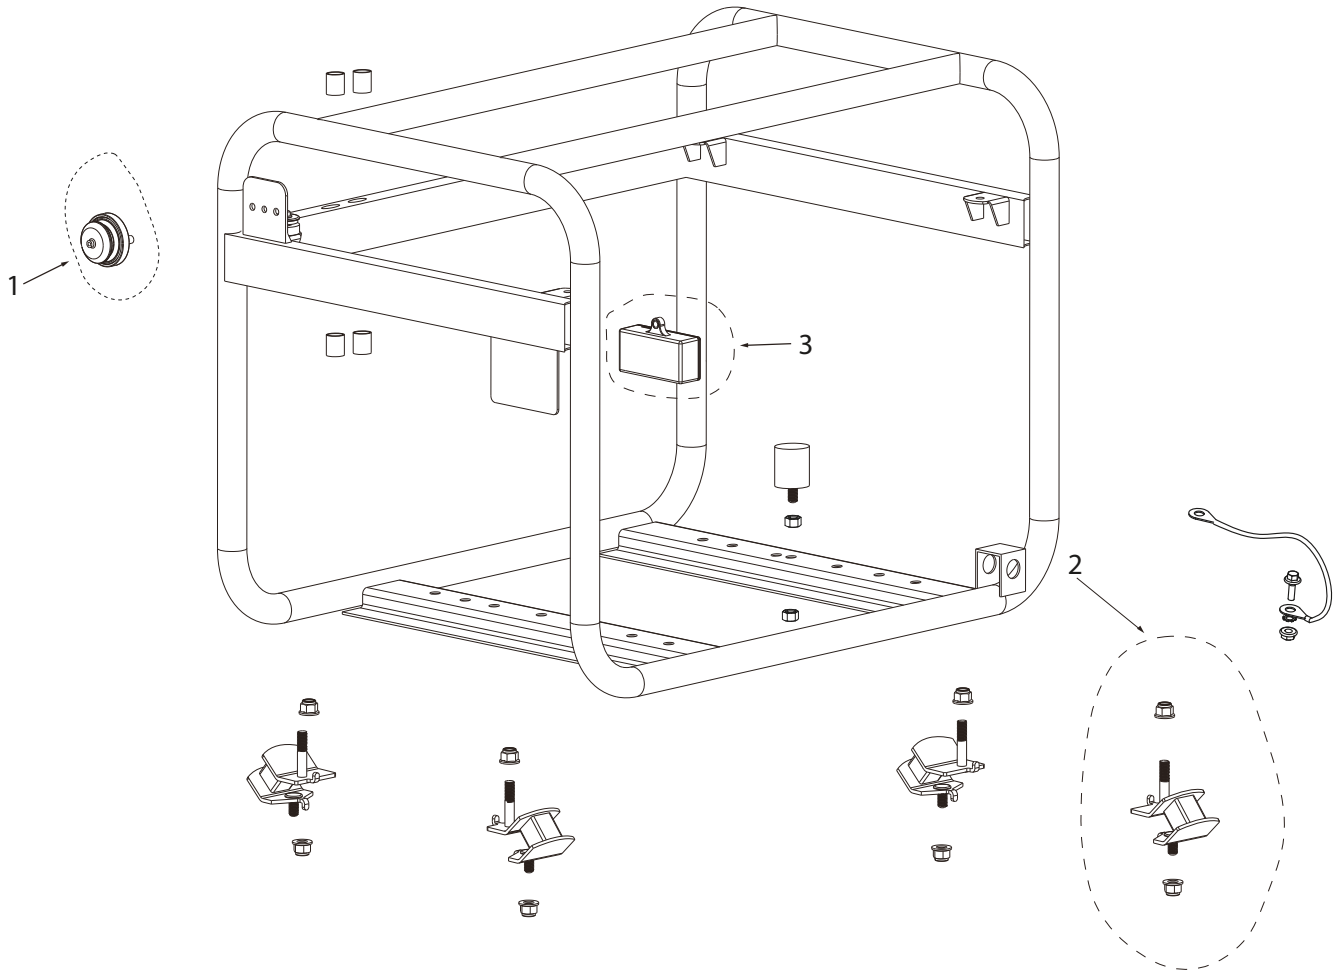

REF #	DESCRIPTION	QTY	PART #
1	VALVES ASSEMBLY	2	PA-P85561086

PARTS BREAKDOWN GENERATOR

MODEL: PA-GH4800

THROTTLE SPRINGS

REF #	DESCRIPTION	QTY	PART #
1	ROD, SPRINGS, AND THROTTLE ADJUSTMENT	1	PA-P85561082

CARBURETOR PARTS

REF #	DESCRIPTION	QTY	PART #
1	CARBURETOR ASSEMBLY	1	PA-P85561008

AIR CLEANER

REF #	DESCRIPTION	QTY	PART #
1	CARBURETOR ASSEMBLY	1	PA-P85561009

ALTERNATOR

REF #	DESCRIPTION	QTY	PART #
1	ALTERNATOR ASSEMBLY	1	PA-P85561088
2	VOLTAGE REGULATOR WITH BRUSHES	1	PA-P85561004
3	ALTERNATOR TAIL COVER	1	PA-P85561084

FRAME PARTS

REF #	DESCRIPTION	QTY	PART #
1	COLD WEATHER PRIMER	1	PA-P85561005
2	SHOCK ABSORBER SET	4	PA-P85561085
3	CO ALARM	1	PA-P85561006

WHEEL AND HANDLE SET

REF #	DESCRIPTION	QTY	PART #
1	WHEEL AND HANDLE SET	2	PA-P85561011

FUEL TANK PARTS

REF #	DESCRIPTION	QTY	PART #
1	FUEL TANK ASSEMBLY	1	PA-P85561012
2	FUEL CAP W/FILTER AND SHUTOFF	1	PA-P85561013

CONTROL PANEL

REF #	DESCRIPTION	QTY	PART #
1	LED SWITCH	1	PA-P85561136
2	LED LIGHT	1	PA-P85561137
3	VOLTAGE SWITCH	1	PA-P85561143
4	CIRCUIT BREAKER 2P-16A	1	PA-P85561144
5	AC RECEPTACLE AC125V250V/30A	1	PA-P85561145
6	PROTECTOR 20A	2	PA-P85561141
7	AC RECEPTACLE(GFCI) AC125V/20A	2	PA-P85561146
8	ENGINE SWITCH	1	PA-P85561135
9	DC08	1	PA-P85561142