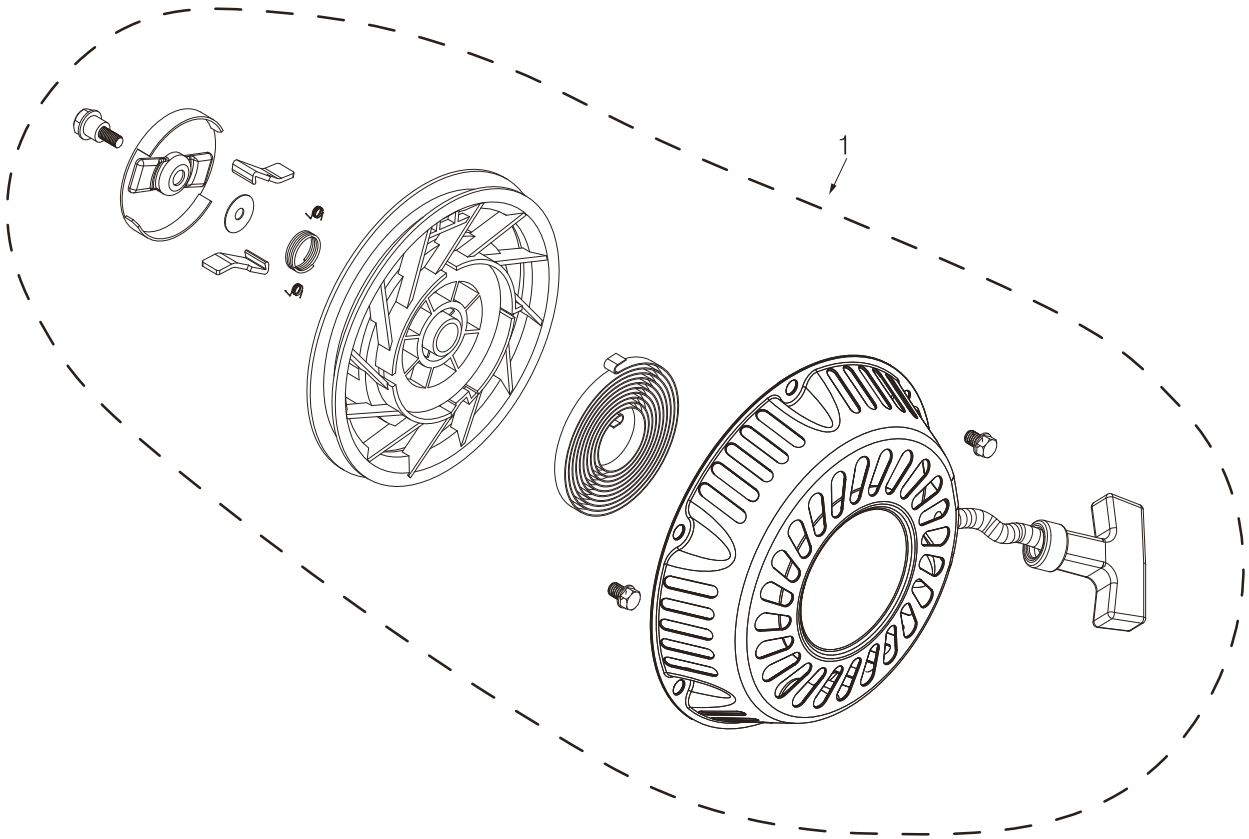

PARTS BREAKDOWN GENERATOR

MODEL: PA-GH4800

CRANKCASE COVER

REF #	DESCRIPTION	QTY	PART #
1	MAGNETIC DIPSTICK	1	PA-P85561000

ENGINE STARTER

REF #	DESCRIPTION	QTY	PART #
1	RECOIL ASSEMBLY	1	PA-P85561001

VALVE ASSEMBLY

REF #	DESCRIPTION	QTY	PART #
1	VALVES ASSEMBLY	2	PA-P85561086

PARTS BREAKDOWN GENERATOR

MODEL: PA-GH4800

THROTTLE SPRINGS

REF #	DESCRIPTION	QTY	PART #
1	ROD, SPRINGS, AND THROTTLE ADJUSTMENT	1	PA-P85561082

CARBURETOR PARTS

REF #	DESCRIPTION	QTY	PART #
1	CARBURETOR ASSEMBLY	1	PA-P85561008

AIR CLEANER

REF #	DESCRIPTION	QTY	PART #
1	CARBURETOR ASSEMBLY	1	PA-P85561009

ALTERNATOR

REF #	DESCRIPTION	QTY	PART #
1	ALTERNATOR ASSEMBLY	1	PA-P85561088
2	VOLTAGE REGULATOR WITH BRUSHES	1	PA-P85561004
3	ALTERNATOR TAIL COVER	1	PA-P85561084

FUEL TANK PARTS

REF #	DESCRIPTION	QTY	PART #
1	FUEL TANK ASSEMBLY	1	PA-P85561012
2	FUEL CAP W/FILTER AND SHUTOFF	1	PA-P85561013

CONTROL PANEL

REF #	DESCRIPTION	QTY	PART #
1	LED SWITCH	1	PA-P85561136
2	LED LIGHT	1	PA-P85561137
3	VOLTAGE SWITCH	1	PA-P85561143
4	CIRCUIT BREAKER 2P-16A	1	PA-P85561144
5	AC RECEPTACLE AC125V250V/30A	1	PA-P85561145
6	PROTECTOR 20A	2	PA-P85561141
7	AC RECEPTACLE(GFCI) AC125V/20A	2	PA-P85561146
8	ENGINE SWITCH	1	PA-P85561135
9	DC08	1	PA-P85561142