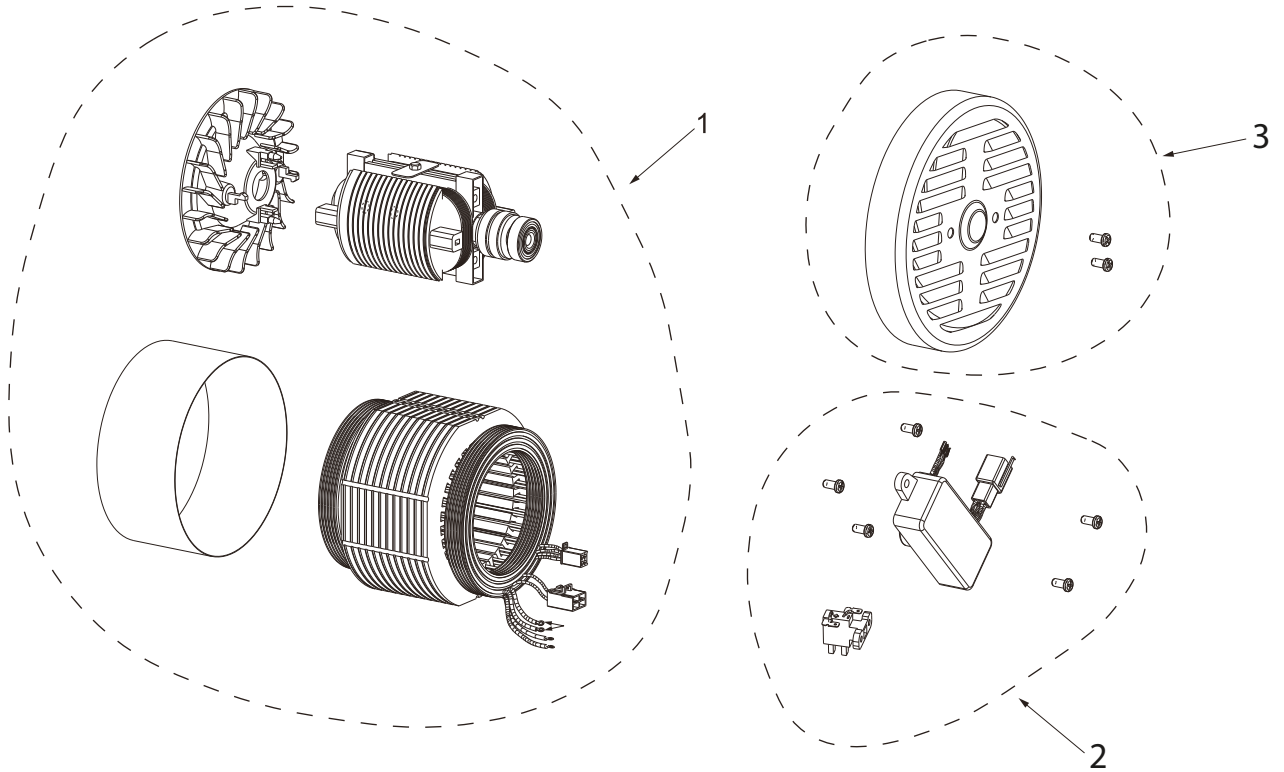

REF #	DESCRIPTION	QTY	PART #
1	VALVES ASSEMBLY	2	PA-P85561086

PARTS BREAKDOWN GENERATOR

MODEL: PA-GH4800

THROTTLE SPRINGS

REF #	DESCRIPTION	QTY	PART #
1	ROD, SPRINGS, AND THROTTLE ADJUSTMENT	1	PA-P85561082

CARBURETOR PARTS

REF #	DESCRIPTION	QTY	PART #
1	CARBURETOR ASSEMBLY	1	PA-P85561008

AIR CLEANER

REF #	DESCRIPTION	QTY	PART #
1	CARBURETOR ASSEMBLY	1	PA-P85561009

ALTERNATOR

REF #	DESCRIPTION	QTY	PART #
1	ALTERNATOR ASSEMBLY	1	PA-P85561088
2	VOLTAGE REGULATOR WITH BRUSHES	1	PA-P85561004
3	ALTERNATOR TAIL COVER	1	PA-P85561084

FRAME PARTS

REF #	DESCRIPTION	QTY	PART #
1	COLD WEATHER PRIMER	1	PA-P85561005
2	SHOCK ABSORBER SET	4	PA-P85561085
3	CO ALARM	1	PA-P85561006

WHEEL AND HANDLE SET

REF #	DESCRIPTION	QTY	PART #
1	WHEEL AND HANDLE SET	2	PA-P85561011

FUEL TANK PARTS

REF #	DESCRIPTION	QTY	PART #
1	FUEL TANK ASSEMBLY	1	PA-P85561012
2	FUEL CAP W/FILTER AND SHUTOFF	1	PA-P85561013

CONTROL PANEL

REF #	DESCRIPTION	QTY	PART #
1	LED SWITCH	1	PA-P85561136
2	LED LIGHT	1	PA-P85561137
3	VOLTAGE SWITCH	1	PA-P85561143
4	CIRCUIT BREAKER 2P-16A	1	PA-P85561144
5	AC RECEPTACLE AC125V250V/30A	1	PA-P85561145
6	PROTECTOR 20A	2	PA-P85561141
7	AC RECEPTACLE(GFCI) AC125V/20A	2	PA-P85561146
8	ENGINE SWITCH	1	PA-P85561135
9	DC08	1	PA-P85561142