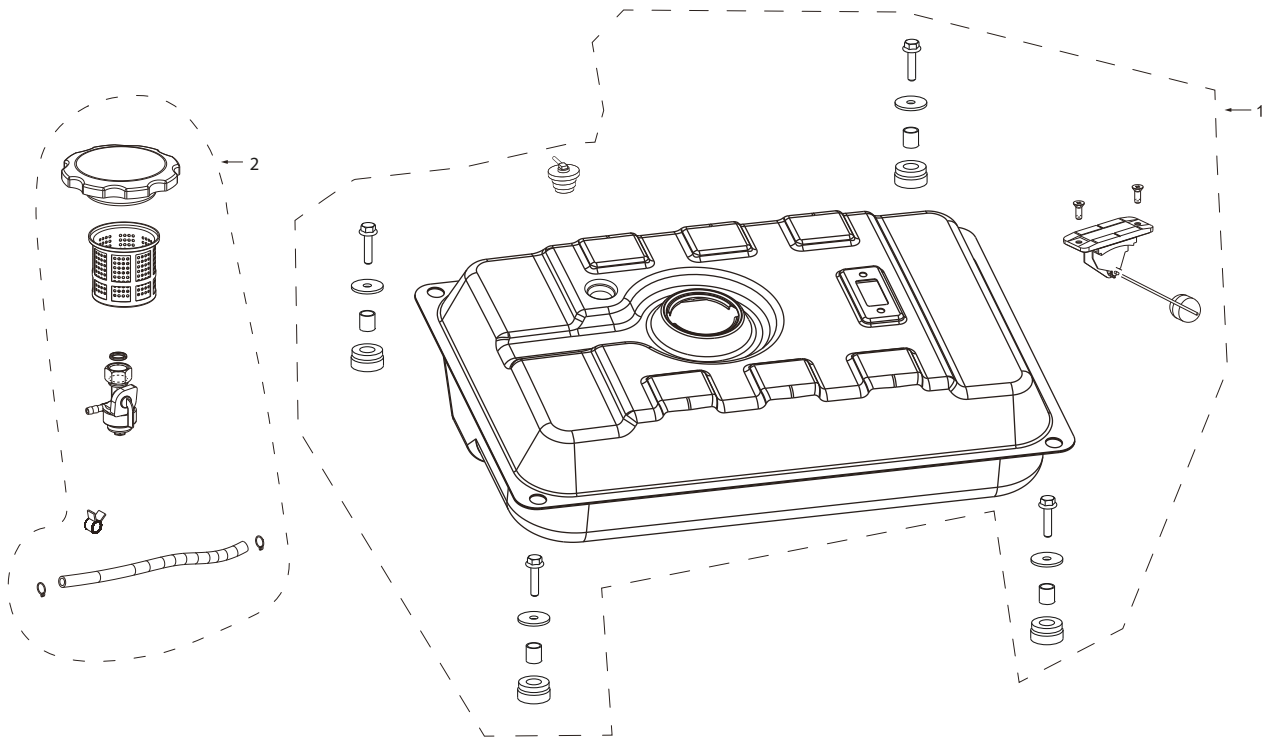

CARBURETOR PARTS

REF #	DESCRIPTION	QTY	PART #
1	CARBURETOR ASSEMBLY	1	PA-P85561008

AIR CLEANER

REF #	DESCRIPTION	QTY	PART #
1	CARBURETOR ASSEMBLY	1	PA-P85561009

ALTERNATOR

REF #	DESCRIPTION	QTY	PART #
1	ALTERNATOR ASSEMBLY	1	PA-P85561088
2	VOLTAGE REGULATOR WITH BRUSHES	1	PA-P85561004
3	ALTERNATOR TAIL COVER	1	PA-P85561084

FRAME PARTS

REF #	DESCRIPTION	QTY	PART #
1	COLD WEATHER PRIMER	1	PA-P85561005
2	SHOCK ABSORBER SET	4	PA-P85561085
3	CO ALARM	1	PA-P85561006

WHEEL AND HANDLE SET

REF #	DESCRIPTION	QTY	PART #
1	WHEEL AND HANDLE SET	2	PA-P85561011

FUEL TANK PARTS

REF #	DESCRIPTION	QTY	PART #
1	FUEL TANK ASSEMBLY	1	PA-P85561012
2	FUEL CAP W/FILTER AND SHUTOFF	1	PA-P85561013

CONTROL PANEL

REF #	DESCRIPTION	QTY	PART #
1	LED SWITCH	1	PA-P85561136
2	LED LIGHT	1	PA-P85561137
3	VOLTAGE SWITCH	1	PA-P85561143
4	CIRCUIT BREAKER 2P-16A	1	PA-P85561144
5	AC RECEPTACLE AC125V250V/30A	1	PA-P85561145
6	PROTECTOR 20A	2	PA-P85561141
7	AC RECEPTACLE(GFCI) AC125V/20A	2	PA-P85561146
8	ENGINE SWITCH	1	PA-P85561135
9	DC08	1	PA-P85561142