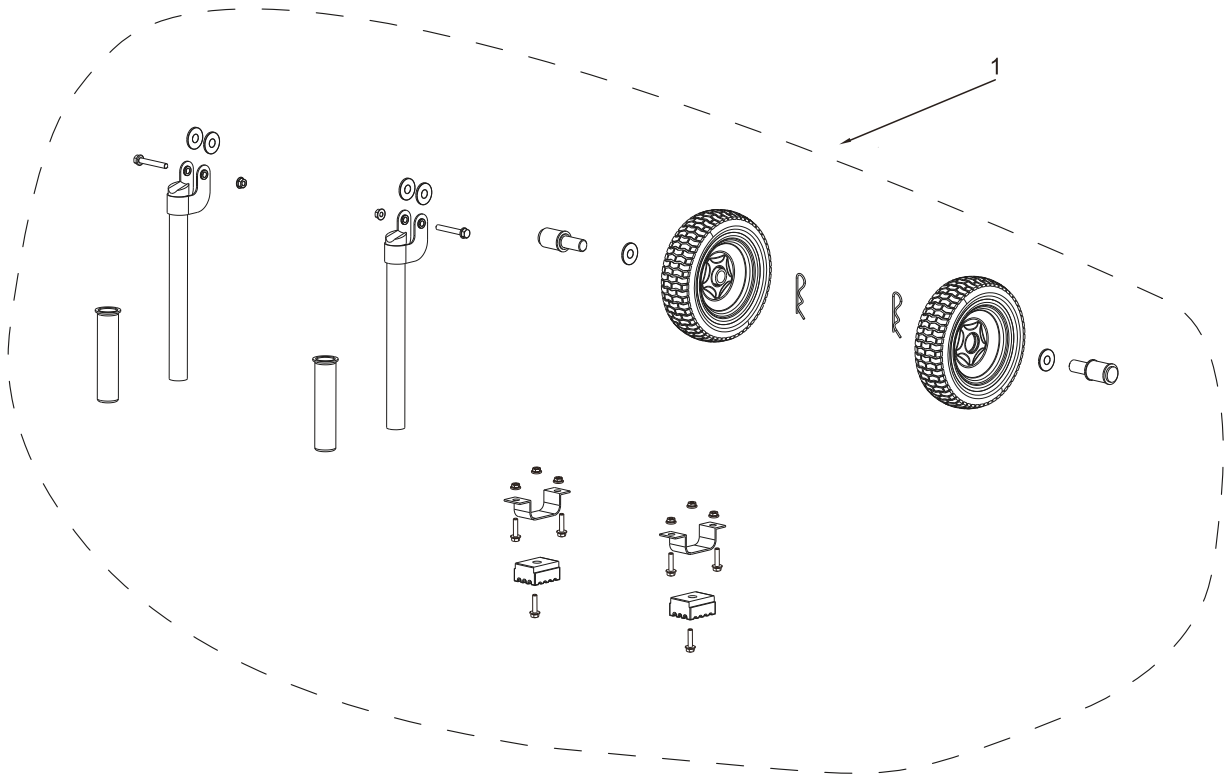

PARTS BREAKDOWN GENERATOR

MODEL: PA-GH4800

CRANKCASE COVER

REF #	DESCRIPTION	QTY	PART #
1	MAGNETIC DIPSTICK	1	PA-P85561000

ENGINE STARTER

REF #	DESCRIPTION	QTY	PART #
1	RECOIL ASSEMBLY	1	PA-P85561001

VALVE ASSEMBLY

REF #	DESCRIPTION	QTY	PART #
1	VALVES ASSEMBLY	2	PA-P85561086

PARTS BREAKDOWN GENERATOR

MODEL: PA-GH4800

THROTTLE SPRINGS

REF #	DESCRIPTION	QTY	PART #
1	ROD, SPRINGS, AND THROTTLE ADJUSTMENT	1	PA-P85561082

CARBURETOR PARTS

REF #	DESCRIPTION	QTY	PART #
1	CARBURETOR ASSEMBLY	1	PA-P85561008

AIR CLEANER

REF #	DESCRIPTION	QTY	PART #
1	CARBURETOR ASSEMBLY	1	PA-P85561009

ALTERNATOR

REF #	DESCRIPTION	QTY	PART #
1	ALTERNATOR ASSEMBLY	1	PA-P85561088
2	VOLTAGE REGULATOR WITH BRUSHES	1	PA-P85561004
3	ALTERNATOR TAIL COVER	1	PA-P85561084

FRAME PARTS

REF #	DESCRIPTION	QTY	PART #
1	COLD WEATHER PRIMER	1	PA-P85561005
2	SHOCK ABSORBER SET	4	PA-P85561085
3	CO ALARM	1	PA-P85561006

WHEEL AND HANDLE SET

REF #	DESCRIPTION	QTY	PART #
1	WHEEL AND HANDLE SET	2	PA-P85561011