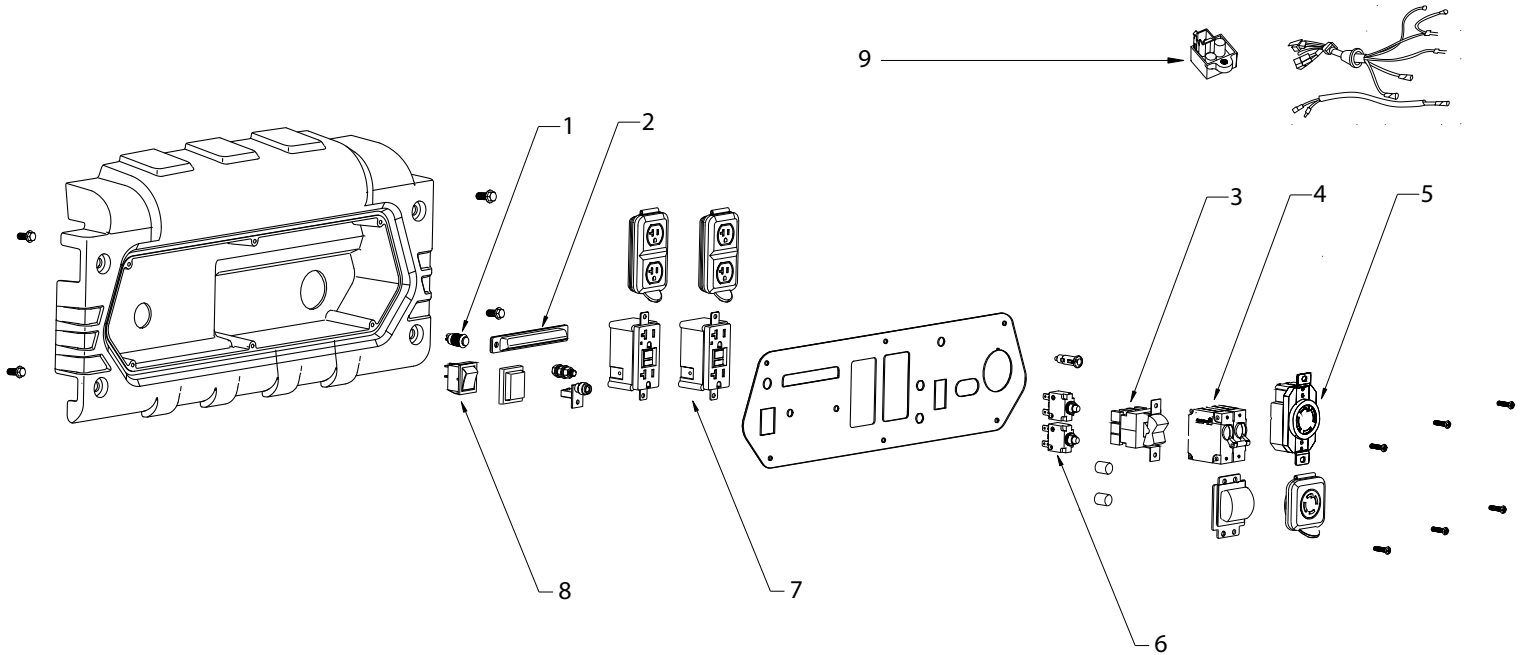

REF #	DESCRIPTION	QTY	PART #
1	VALVES ASSEMBLY	2	PA-P85561086

PARTS BREAKDOWN GENERATOR

MODEL: PA-GH4800

THROTTLE SPRINGS

REF #	DESCRIPTION	QTY	PART #
1	ROD, SPRINGS, AND THROTTLE ADJUSTMENT	1	PA-P85561082

CARBURETOR PARTS

REF #	DESCRIPTION	QTY	PART #
1	CARBURETOR ASSEMBLY	1	PA-P85561008

AIR CLEANER

REF #	DESCRIPTION	QTY	PART #
1	CARBURETOR ASSEMBLY	1	PA-P85561009

ALTERNATOR

REF #	DESCRIPTION	QTY	PART #
1	ALTERNATOR ASSEMBLY	1	PA-P85561088
2	VOLTAGE REGULATOR WITH BRUSHES	1	PA-P85561004
3	ALTERNATOR TAIL COVER	1	PA-P85561084

FRAME PARTS

REF #	DESCRIPTION	QTY	PART #
1	COLD WEATHER PRIMER	1	PA-P85561005
2	SHOCK ABSORBER SET	4	PA-P85561085
3	CO ALARM	1	PA-P85561006

WHEEL AND HANDLE SET

REF #	DESCRIPTION	QTY	PART #
1	WHEEL AND HANDLE SET	2	PA-P85561011

FUEL TANK PARTS

REF #	DESCRIPTION	QTY	PART #
1	FUEL TANK ASSEMBLY	1	PA-P85561012
2	FUEL CAP W/FILTER AND SHUTOFF	1	PA-P85561013

CONTROL PANEL

REF #	DESCRIPTION	QTY	PART #
1	LED SWITCH	1	PA-P85561136
2	LED LIGHT	1	PA-P85561137
3	VOLTAGE SWITCH	1	PA-P85561143
4	CIRCUIT BREAKER 2P-16A	1	PA-P85561144
5	AC RECEPTACLE AC125V250V/30A	1	PA-P85561145
6	PROTECTOR 20A	2	PA-P85561141
7	AC RECEPTACLE(GFCI) AC125V/20A	2	PA-P85561146
8	ENGINE SWITCH	1	PA-P85561135
9	DC08	1	PA-P85561142