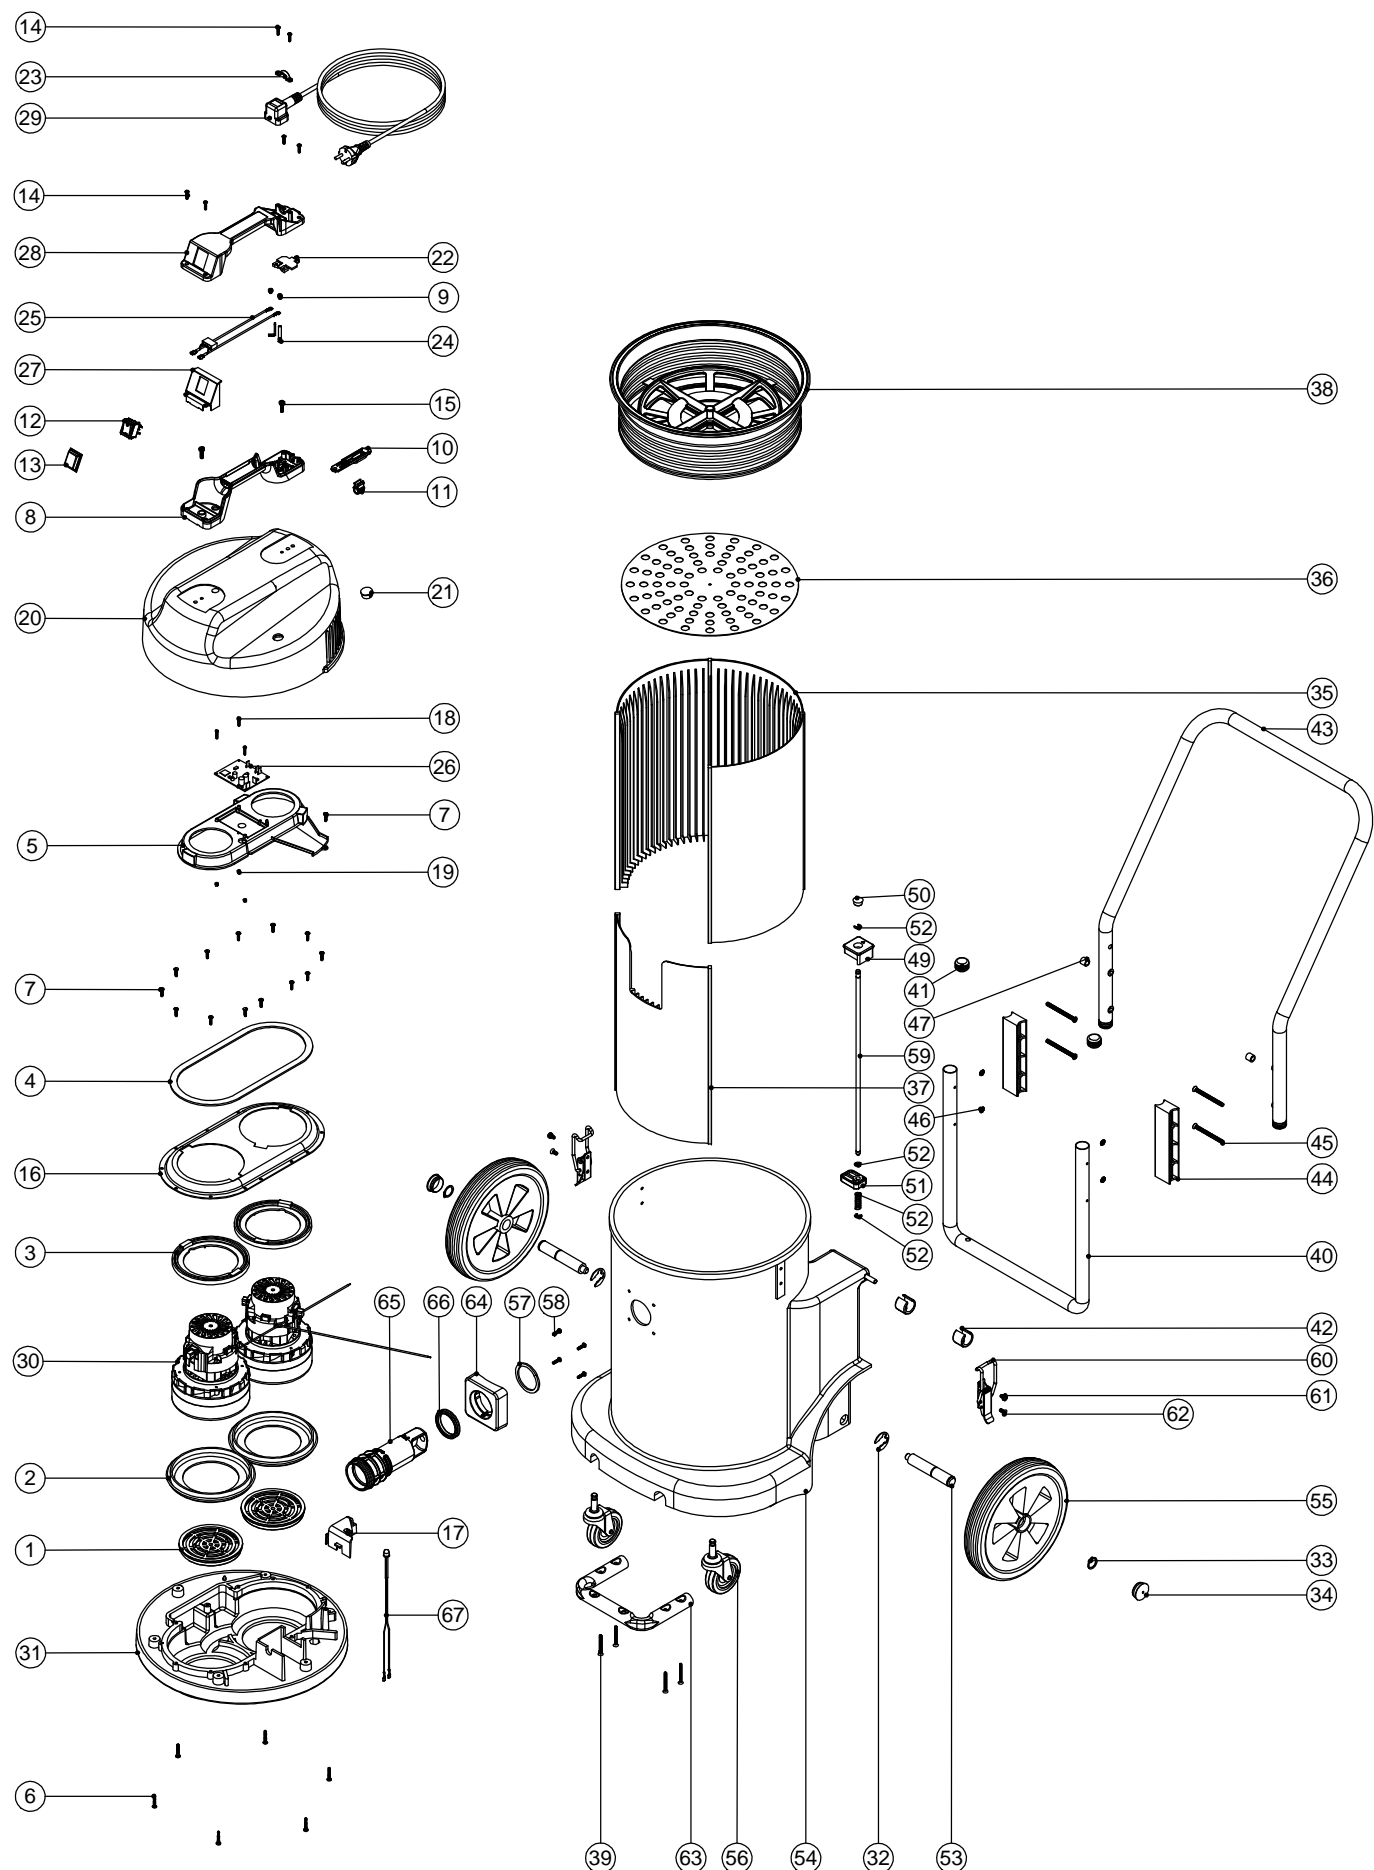

Numatic International Spare Parts

Model No: NDD 900 ASSEMBLY DRAWING

NB: FOR WIRING SEE DRAWING: DRW-4345 (220/240V) DRW-5823 (120V)

234686

DRAWING: DRW-4364 A02
08/02/2012

Numatic International Spare Parts