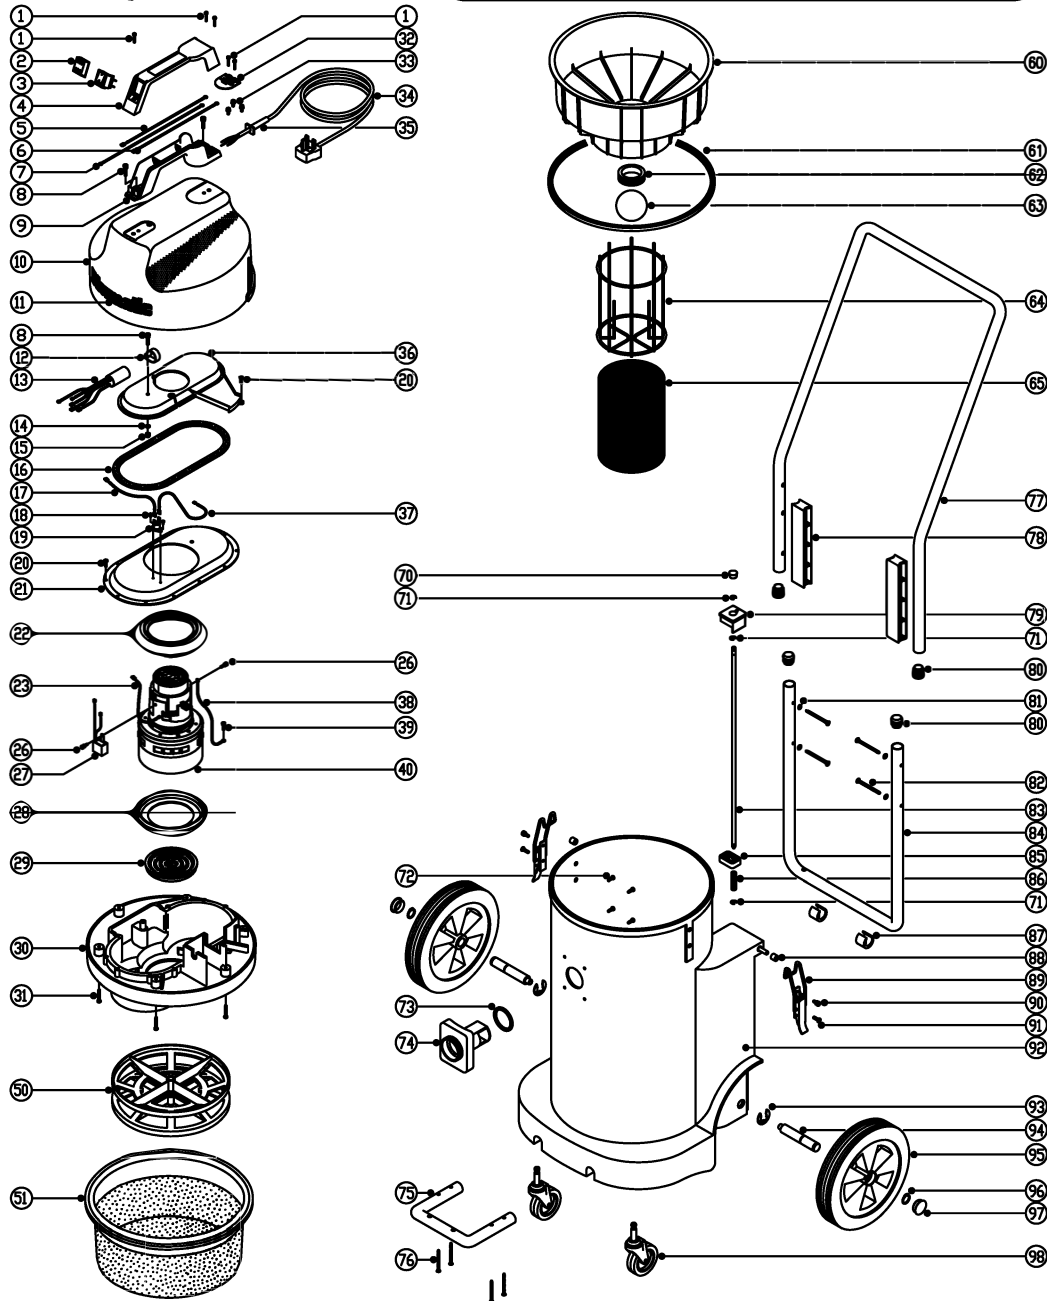

Spare Parts

Model No. WV900

Numatic, International, Chard, Somerset, TA20 2GB. 231868
Tel: 01460 68480 Fax: 01460 68560 DRAWING: EXP377 ISS: A03
Sales - Tel: 01460 68600 Fax: 01460 68458 15/10/99