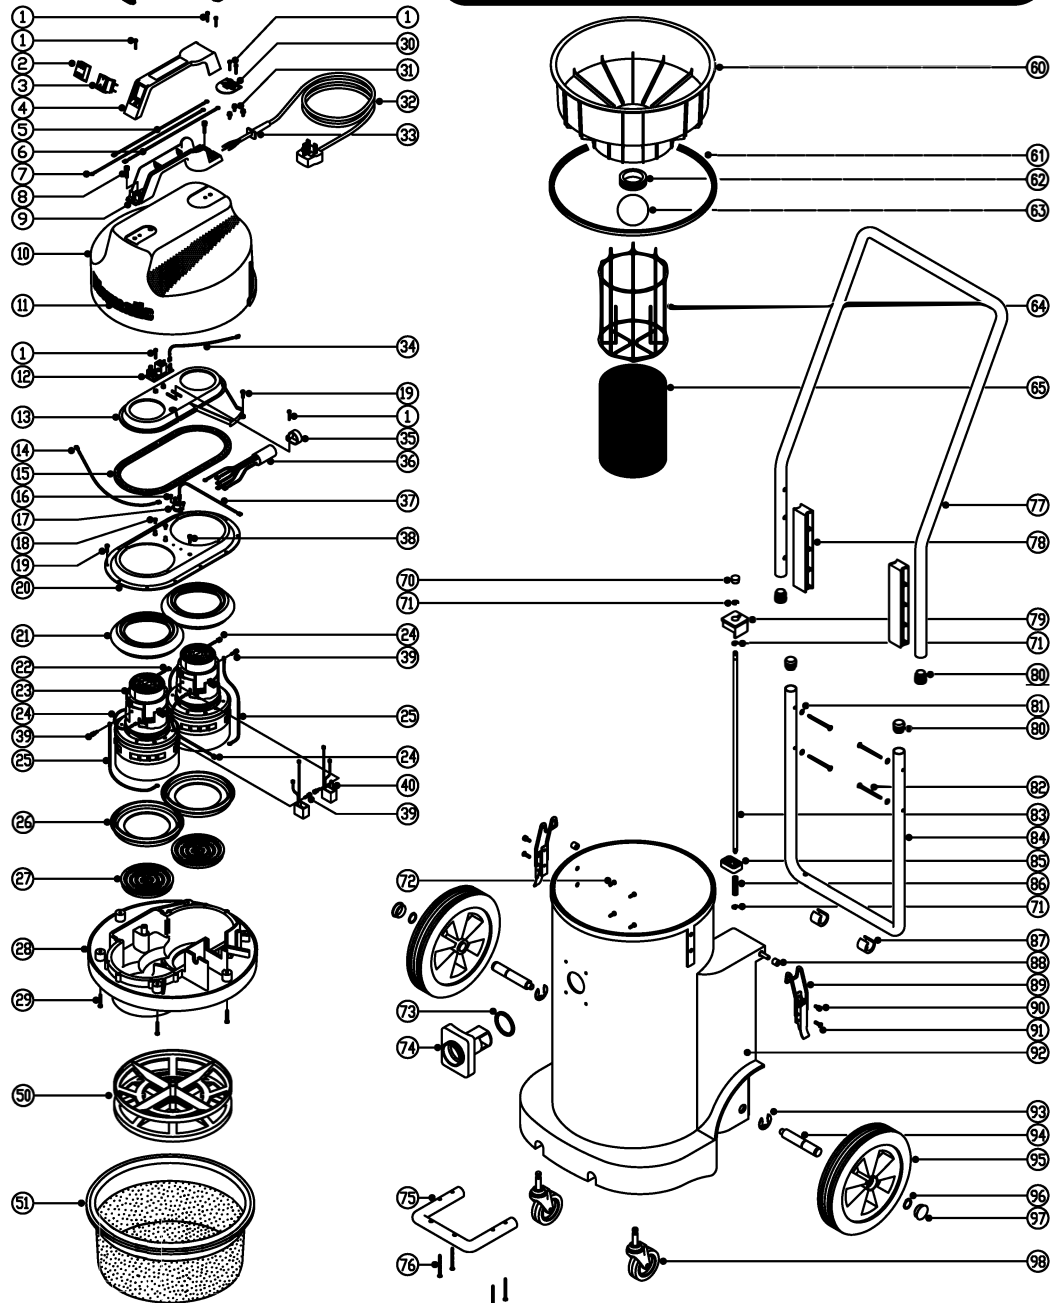

Spare Parts

Model No. WVD902

Numatic, International, Chard, Somerset, TA20 2GB. 231869
Tel: 01460 68480 Fax: 01460 68560 DRAWING:EXP378 ISS:A03
Sales - Tel: 01460 68600 Fax: 01460 68458 15/10/99